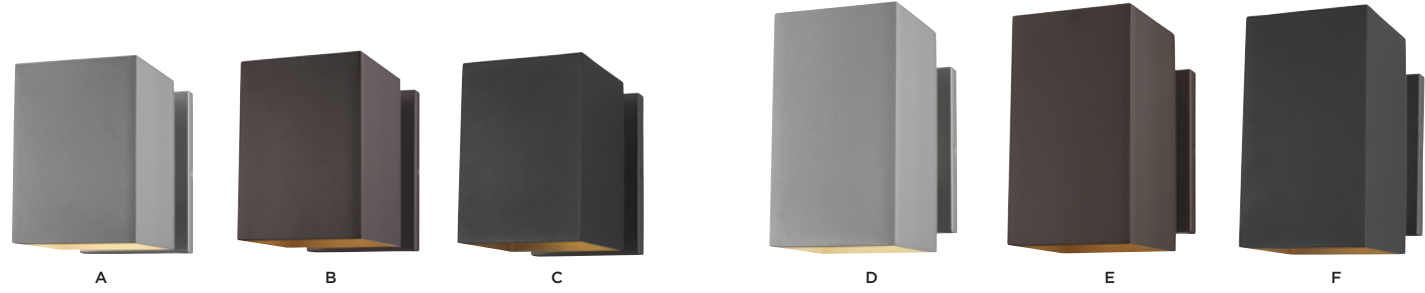

**POHL SMALL ONE LIGHT
OUTDOOR WALL LANTERN**

W: 5" H: 7" E: 7.75"
Socket: 65W PAR30
Wet Rated, Dark Sky Compliant

- A. **8531701-753**
Painted Brushed Nickel
- B. **8531701-10**
Bronze
- C. **8531701-12**
Black

**POHL MEDIUM ONE LIGHT
OUTDOOR WALL LANTERN**

W: 5" H: 9" E: 7.75"
Socket: 65W PAR30
Wet Rated, Dark Sky Compliant

- D. **8731701-753**
Painted Brushed Nickel
- E. **8731701-10**
Bronze
- F. **8731701-12**
Black

**POHL MEDIUM TWO LIGHT
OUTDOOR WALL LANTERN**

W: 5" H: 14.25" E: 7.75"
Socket: 65W PAR30
Includes 1 Glass and 1 Metal Cover for top
Wet Rated

- G. **8631702-753**
Painted Brushed Nickel
- H. **8631702-10**
Bronze
- I. **8631702-12**
Black

**POHL LARGE TWO LIGHT
OUTDOOR WALL LANTERN**

W: 5" H: 18.5" E: 7.75"
Socket: 65W PAR30
Includes 1 Glass and 1 Metal Cover for top
Wet Rated

- J. **8831702-753**
Painted Brushed Nickel
- K. **8831702-10**
Bronze
- L. **8831702-12**
Black