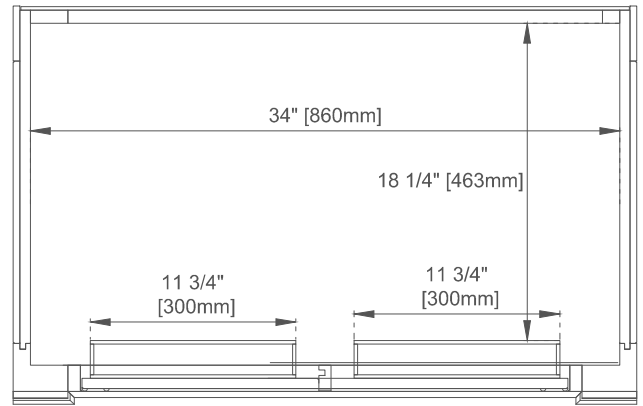

Fits Drain Hole Size: 1 3/4"

Full Extension, Soft Close Glides

European Soft Close Hinges

Aluminum Laminate Drawer Liners

Adjustable Levelers

Dimension

Width: 35-7/8"

Depth: 22-7/8"

Height: 32-1/2"

Rough-In Height: 21-1/2"

Visit website for warranty and installation information
www.jamesmartinvanities.com

36" BRISTOL VANITY

157-V36-BW

157-V36-SBR

157-V36-WWW

JAMES MARTIN VANITIES

Top View 1

Top View 2

Front View

Knob

All dimensions are nominal
Diagrams are of cabinet only—James Martin Optional Countertops and sinks are not shown

Visit website for warranty and installation information
www.jamesmartinvanities.com

36" BRISTOL VANITY
 157-V36-BW
 157-V36-SBR
 157-V36-WWW

JAMES MARTIN
 VANITIES

Side View 1

Side View 2

Back View

All dimensions are nominal
 Diagrams are of cabinet only—James Martin Optional Countertops and sinks are not shown