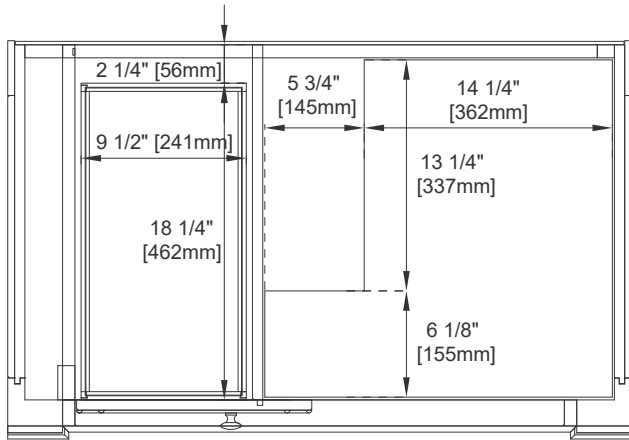

Fits Drain Hole Size: 1 3/4"

Full Extension, Soft Close Glides

European Soft Close Hinges

Aluminum Laminate Drawer Liners

Adjustable Levelers

Dimension

Width: 35-7/8"

Depth: 22-7/8"

Height: 32-1/2"

Rough-In Height: 21-1/2"

Visit website for warranty and installation information
www.jamesmartinvanities.com

36" BRISTOL VANITY

157-V36-BW

157-V36-SBR

157-V36-WWW

JAMES MARTIN VANITIES

Top View 1

Top View 2

Front View

Knob

All dimensions are nominal
Diagrams are of cabinet only—James Martin Optional Countertops and sinks are not shown

Visit website for warranty and installation information
www.jamesmartinvanities.com

36" BRISTOL VANITY
 157-V36-BW
 157-V36-SBR
 157-V36-WWW

JAMES MARTIN
 VANITIES

Side View 1

Side View 2

Back View

All dimensions are nominal
 Diagrams are of cabinet only—James Martin Optional Countertops and sinks are not shown