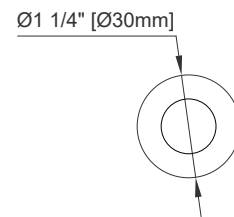

Fits Drain Hole Size: 1 3/4"

Full Extension, Soft Close Glides

European Soft Close Hinges

Aluminum Laminate Drawer Liners

Adjustable Levelers

Dimension

Width: 35-7/8"

Depth: 22-7/8"

Height: 32-1/2"

Rough-In Height: 21-1/2"

Visit website for warranty and installation information
www.jamesmartinvanities.com

36" BRISTOL VANITY

157-V36-BW

157-V36-SBR

157-V36-WWW

JAMES MARTIN VANITIES

Top View 1

Top View 2

Front View

Knob

All dimensions are nominal
Diagrams are of cabinet only—James Martin Optional Countertops and sinks are not shown

Visit website for warranty and installation information
www.jamesmartinvanities.com

36" BRISTOL VANITY
 157-V36-BW
 157-V36-SBR
 157-V36-WWW

JAMES MARTIN
 VANITIES

Side View 1

Side View 2

Back View

All dimensions are nominal
 Diagrams are of cabinet only—James Martin Optional Countertops and sinks are not shown