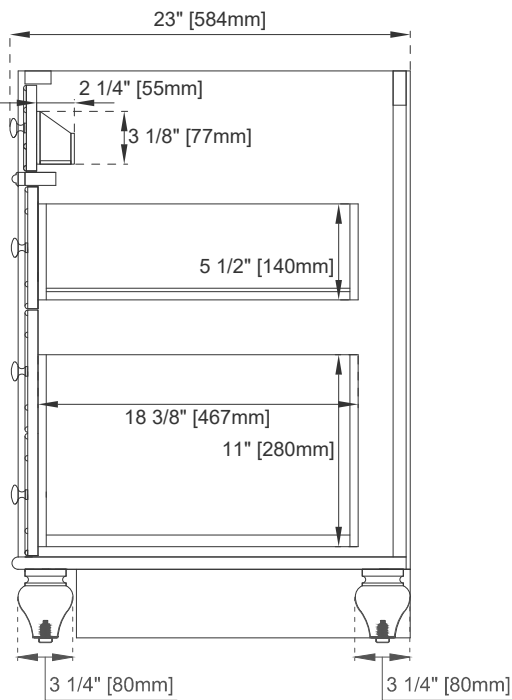

Fits Drain Hole Size: 1 3/4"

Full Extension, Soft Close Glides

European Soft Close Hinges

Aluminum Laminate Drawer Liners

Adjustable Levelers

Dimension

Width: 35-7/8"

Depth: 22-7/8"

Height: 32-1/2"

Rough-In Height: 21-1/2"

Visit website for warranty and installation information
www.jamesmartinvanities.com

36" BRISTOL VANITY

157-V36-BW

157-V36-SBR

157-V36-WWW

JAMES MARTIN VANITIES

Top View 1

Top View 2

Front View

Knob

All dimensions are nominal
Diagrams are of cabinet only—James Martin Optional Countertops and sinks are not shown

Visit website for warranty and installation information
www.jamesmartinvanities.com

36" BRISTOL VANITY
 157-V36-BW
 157-V36-SBR
 157-V36-WWW

JAMES MARTIN
 VANITIES

Side View 1

Side View 2

Back View

All dimensions are nominal
 Diagrams are of cabinet only—James Martin Optional Countertops and sinks are not shown