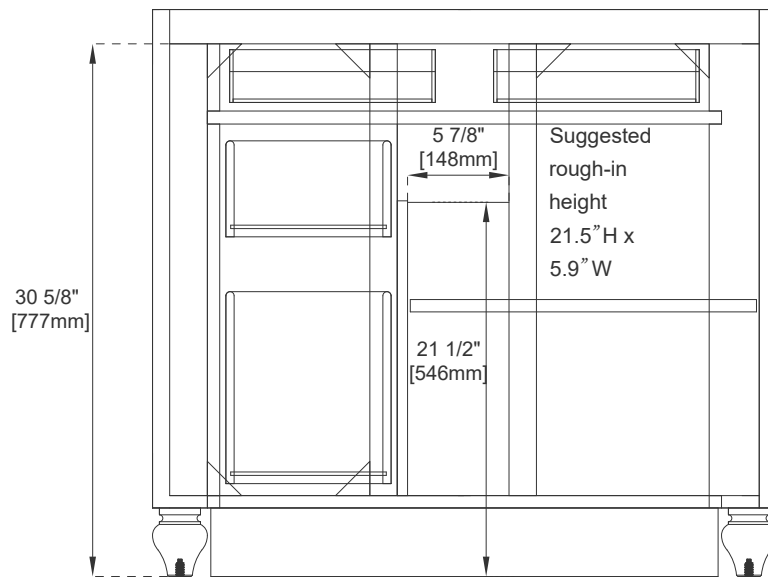

Fits Drain Hole Size: 1 3/4"

Full Extension, Soft Close Glides

European Soft Close Hinges

Aluminum Laminate Drawer Liners

Adjustable Levelers

Dimension

Width: 35-7/8"

Depth: 22-7/8"

Height: 32-1/2"

Rough-In Height: 21-1/2"

Visit website for warranty and installation information
www.jamesmartinvanities.com

36" BRISTOL VANITY

157-V36-BW

157-V36-SBR

157-V36-WWW

JAMES MARTIN VANITIES

Top View 1

Top View 2

Front View

Knob

All dimensions are nominal
Diagrams are of cabinet only—James Martin Optional Countertops and sinks are not shown

Visit website for warranty and installation information
www.jamesmartinvanities.com

36" BRISTOL VANITY
 157-V36-BW
 157-V36-SBR
 157-V36-WWW

JAMES MARTIN
 VANITIES

Side View 1

Side View 2

Back View

All dimensions are nominal
 Diagrams are of cabinet only—James Martin Optional Countertops and sinks are not shown