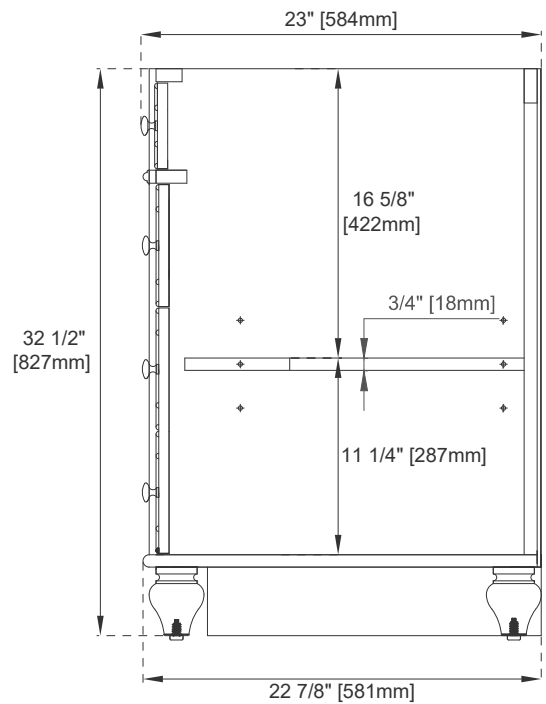

Fits Drain Hole Size: 1 3/4"

Full Extension, Soft Close Glides

European Soft Close Hinges

Aluminum Laminate Drawer Liners

Adjustable Levelers

Dimension

Width: 35-7/8"

Depth: 22-7/8"

Height: 32-1/2"

Rough-In Height: 21-1/2"

Visit website for warranty and installation information
www.jamesmartinvanities.com

36" BRISTOL VANITY

157-V36-BW

157-V36-SBR

157-V36-WWW

JAMES MARTIN VANITIES

Top View 1

Top View 2

Front View

Knob

All dimensions are nominal
Diagrams are of cabinet only—James Martin Optional Countertops and sinks are not shown

Visit website for warranty and installation information
www.jamesmartinvanities.com

36" BRISTOL VANITY
 157-V36-BW
 157-V36-SBR
 157-V36-WWW

JAMES MARTIN
 VANITIES

Side View 1

Side View 2

Back View

All dimensions are nominal
 Diagrams are of cabinet only—James Martin Optional Countertops and sinks are not shown