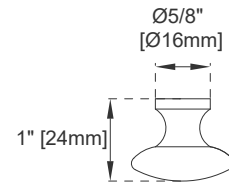

Fits Drain Hole Size: 1 3/4"

Full Extension, Soft Close Glides

European Soft Close Hinges

Aluminum Laminate Drawer Liners

Adjustable Levelers

Dimension

Width: 35-7/8"

Depth: 22-7/8"

Height: 32-1/2"

Rough-In Height: 21-1/2"

Visit website for warranty and installation information
www.jamesmartinvanities.com

36" BRISTOL VANITY

157-V36-BW

157-V36-SBR

157-V36-WWW

JAMES MARTIN VANITIES

Top View 1

Top View 2

Front View

Knob

All dimensions are nominal
Diagrams are of cabinet only—James Martin Optional Countertops and sinks are not shown

Visit website for warranty and installation information
www.jamesmartinvanities.com

36" BRISTOL VANITY
 157-V36-BW
 157-V36-SBR
 157-V36-WWW

JAMES MARTIN
 VANITIES

Side View 1

Side View 2

Back View

All dimensions are nominal
 Diagrams are of cabinet only—James Martin Optional Countertops and sinks are not shown