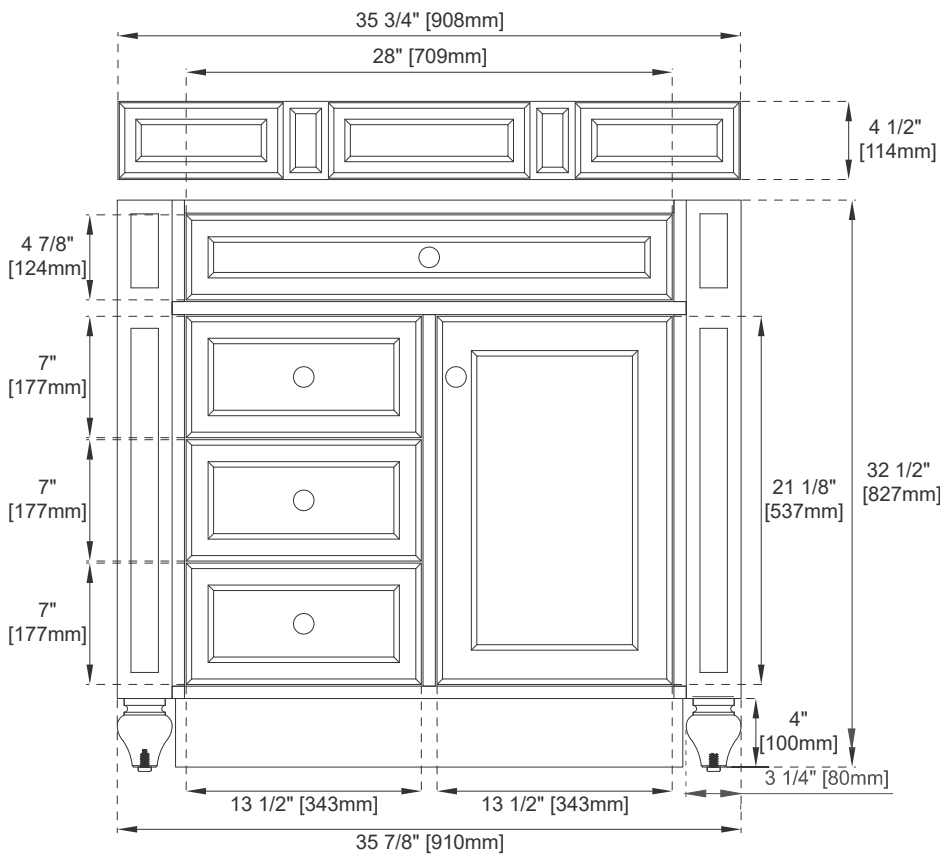

Fits Drain Hole Size: 1 3/4"

Full Extension, Soft Close Glides

European Soft Close Hinges

Aluminum Laminate Drawer Liners

Adjustable Levelers

Dimension

Width: 35-7/8"

Depth: 22-7/8"

Height: 32-1/2"

Rough-In Height: 21-1/2"

Visit website for warranty and installation information
www.jamesmartinvanities.com

36" BRISTOL VANITY

157-V36-BW

157-V36-SBR

157-V36-WWW

JAMES MARTIN VANITIES

Top View 1

Top View 2

Front View

Knob

All dimensions are nominal
Diagrams are of cabinet only—James Martin Optional Countertops and sinks are not shown

Visit website for warranty and installation information
www.jamesmartinvanities.com

36" BRISTOL VANITY
 157-V36-BW
 157-V36-SBR
 157-V36-WWW

JAMES MARTIN
 VANITIES

Side View 1

Side View 2

Back View

All dimensions are nominal
 Diagrams are of cabinet only—James Martin Optional Countertops and sinks are not shown