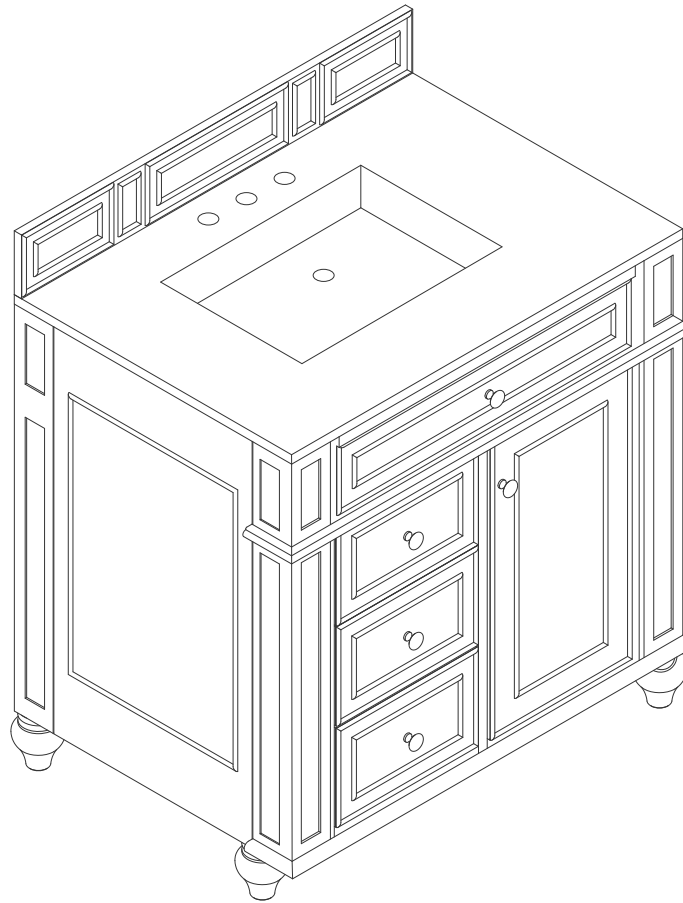

36" BRISTOL VANITY

157-V36-BW

157-V36-SBR

157-V36-WWW

JAMES MARTIN
VANITIES

Features and Materials

Solids: BW-Poplar; SBR/WWW-Para Wood and Poplar

Veneers: SBR-Para Wood; WWW-Walnut

Panels: Plywood

Installation Type: Floor Standing

Number of Basins: One, with optional 3cm top

Vanity Top: NO, Optional 3cm Tops Available with Sinks

Basins included: NO

Overflow: Yes, Front Facing

Optional Wooden Backsplash