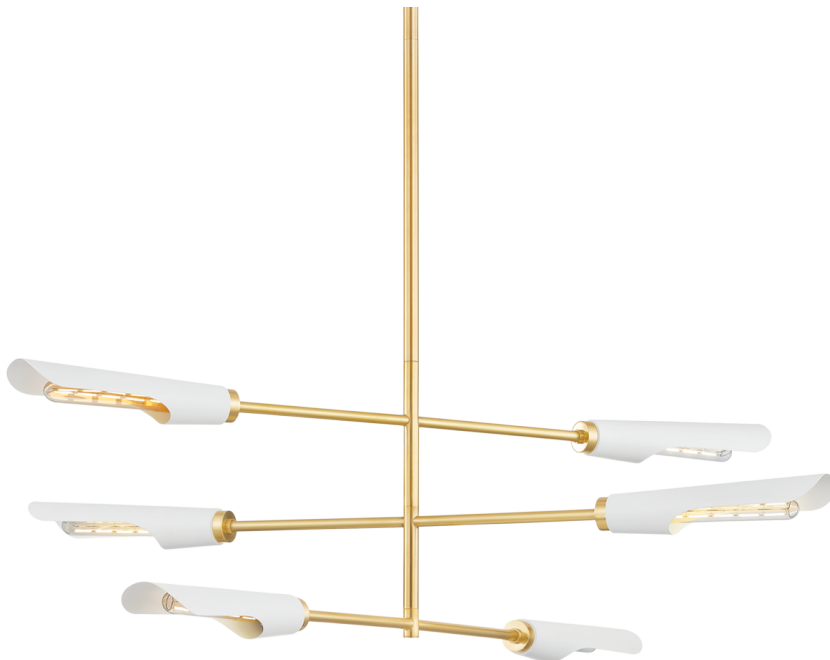

HARPERROSE

H828806-AGB/SWH

Sculptural and statement-making, Harperrose combines clean-line modernism with a playful touch. Recalling the clouds, this mobile-inspired design features an Aged Brass framework with shades in a Soft White finish. Mixing form with function, it directs light downwards, providing illumination over a large area. Available as a chandelier or wall sconce. Part of THELIFESTYLEDCO® collection.

FINISHES

AGED BRASS w/ SOFT WHITE

Coastal Suitable Finish (EPM): No

DIMENSIONS

Height: 15.5"

Width/Diameter: 48"

Minimum Height: 19"

Maximum Height: 55"

Canopy/Backplate: 6"

Product Weight: 8.38lb

Canopy/Backplate Shape: Round

Sloped Ceiling Compatible: No

Living Finish: No

Uplight Only: No

Shade

Shade 1: Steel

Shade 1 Finish: Soft White

Shade 1 Top Length: 8.75"

Shade 1 Height: 2.75"

ELECTRICAL

Bulb 1

Bulb Included: No

Socket: E26 Medium Base

Bulb Type: T10-9