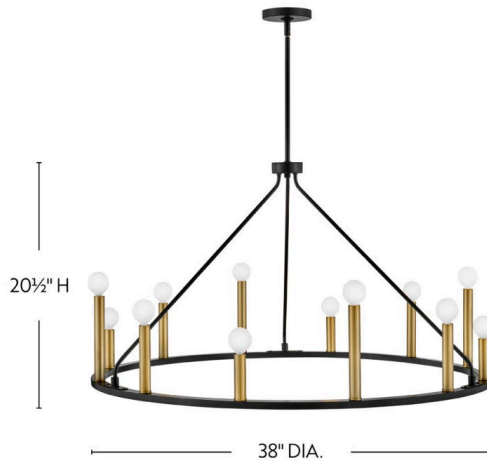

LAZLO

83159BK

LARGE SINGLE TIER CHANDELIER

Lazlo brings it on every level. Whether you are feeling modern lodge vibes, a contemporary urban loft or anything in between, Lazlo's sleek Black frame feels luxe without the fuss. Classic candle sleeves get streamlined with a modern makeover in Lacquered Brass, giving Lazlo a fresh edge.

DETAILS	
FINISH:	Black
MATERIAL:	Steel
SLOPE DEGREE:	90
DIMMABLE:	YES - WITH DIMMABLE LAMP (NOT INCLUDED)

DIMENSIONS	
WIDTH:	38"
HEIGHT:	20.5"
WEIGHT:	12.4lb

LIGHT SOURCE	
LIGHT SOURCE:	Socketed
WATTAGE:	12-5w Cand. LED, 60w Equiv.
VOLTAGE:	120v

MOUNTING	
CANOPY:	5" Dia.
LEAD WIRE:	1 X 72"
MAX HEIGHT:	53.5

SHIPPING	
CARTON LENGTH:	41.8
CARTON WIDTH:	41.5
CARTON HEIGHT:	12.3
CARTON WEIGHT:	27.1

PRODUCT DETAILS:

- Can be hung on a sloped ceiling
- Includes (1) 6" stem and (2) 12" stems to customize hanging height
- Dry Rated
- Please refer to Lark's Warranty for complete product warranty details (some warranty limitations may apply)
- Confidently create a modern moment with this dynamic design statement
- Shown with G16.5 bulbs (not included)