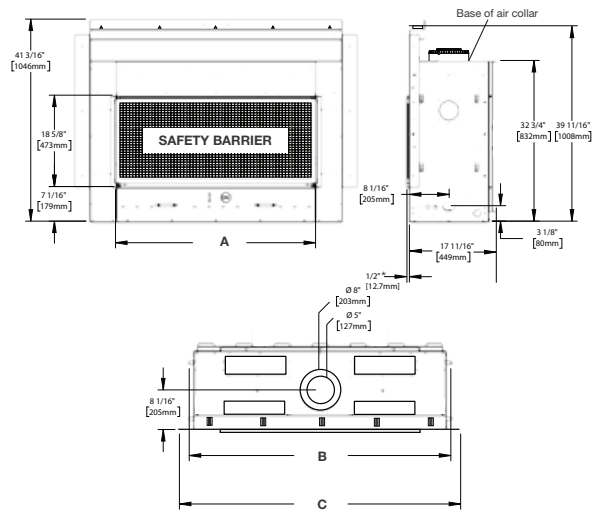

Continental CL50N Linear Gas Fireplace

Continental's CL50 gas fireplace is the perfect fit for great rooms and large family rooms or for anyone looking to make a statement in their home. Customize your fireplace with our selection of designer surrounds, to match or enhance your current décor. These linear fireplaces can also be dressed to match any room, with dozens of media options available the possibilities are endless.

Competitive Advantages

- Available in Natural Gas and Propane
- Multitude of designer media options, fronts and trims
- Easy access air control for fast and precise air shutter adjustments
- Manual Hi/Lo flame adjustment

Features and Benefits

- 992 sq. in. viewing area
- Up to 30,000 BTU's
- SIT Proflame II System (remote not included)
- Black Standard Safety Barrier included
- Topaz CRYSTALINE Ember Bed included
- Optional MIRRO-FLAMETM Porcelain Reflective Radiant Panels
- Optional Fronts and 1" Finishing Trims available in black and stainless steel
- Optional media includes: Mineral Rock Kit, Shore Fire Kit, Beach Fire Kit and Glass Ember Media Kits in various colors!

CL50	
BTU's (Input)	30,000
Venting	Top 5" & 8"
Glass Type	Tempered
Glass Size	
Height	18 13/16"
Width	52 3/4"
Efficiencies	
AFUE	-
Steady State	-
Mobile Home Certified	Yes

	A	B	C
CL50	52 3/4"	65 5/16"	69 5/16"

*Finishing flange depth (The finishing flange defines the perimeter of the fireplace opening). Framing or finishing materials must NEVER encroach inside the finishing flange.

Media and Trim Features options