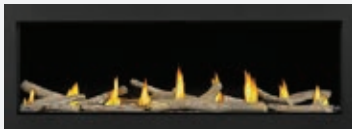

Continental CL50N Linear Gas Fireplace

Continental's CL50 gas fireplace is the perfect fit for great rooms and large family rooms or for anyone looking to make a statement in their home. Customize your fireplace with our selection of designer surrounds, to match or enhance your current décor. These linear fireplaces can also be dressed to match any room, with dozens of media options available the possibilities are endless.

Features and Benefits

- 992 sq. in. viewing area
- Up to 30,000 BTU's
- SIT Proflame II System (remote not included)
- Black Standard Safety Barrier included
- Topaz CRYSTALINE Ember Bed included
- Optional MIRRO-FLAMETM Porcelain Reflective Radiant Panels
- Optional Fronts and 1" Finishing Trims available in black and stainless steel
- Optional media includes: Mineral Rock Kit, Shore Fire Kit, Beach Fire Kit and Glass Ember Media Kits in various colors!

*Finishing flange depth (The finishing flange defines the perimeter of the fireplace opening). Framing or finishing materials must NEVER encroach inside the finishing flange.

Media and Trim Features options

Standard Safety Barrier

Stainless Steel Surround

Classic Black Surround

MIRRO-FLAME™
Porcelain Reflective Radiant Panels

Digital Remote

Shore Fire Kit

Beach Fire Kit

Mineral Rock Kit