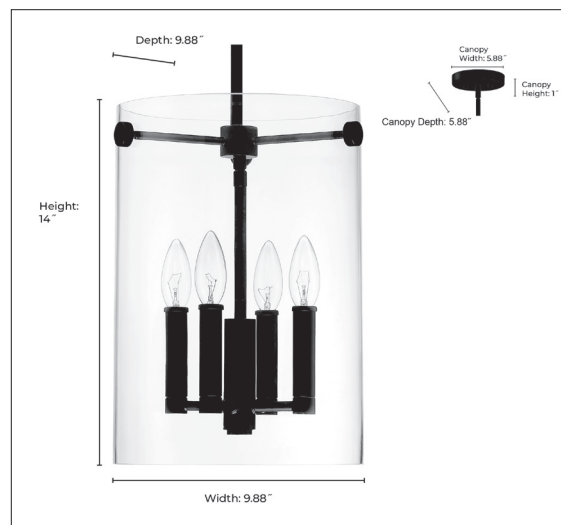

55301

VISSI FOUR LIGHT PENDANT

FINISH

MB - Matte Black

DIMENSIONS

Width 9.88"
Height 14"
Depth 9.88"
Canopy Width 5.88"
Canopy Height 1"
Canopy Depth 5.88"
Stems Included (1 ea.) 6", 12" & 18"
Wire 144"
Weight 9.17 lbs

MATERIAL

Steel

GLASS

Clear

LAMPING

Bulbs 4-Candle
Bulb Base Candelabra (E12)
Watts per Bulb 60W
Voltage 120V
Total Wattage 240W
Bulbs Included No

CERTIFICATION

UL & cUL Listed Dry Location

ITEM NUMBER

SKU 55301 MB

55301 MB

Millennium Lighting
105 Declaration Drive
McDonough, GA 30253
www.millenniumlighting.com