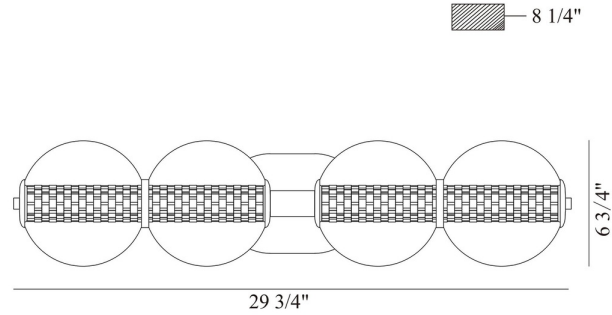

EUROfase

Atomo, Vanity, 4Lt, 30", Gold, Clear Glass

Item No.
46810-025

JOB NAME:

DATE:

TYPE:

COMMENTS:

LIGHT INFORMATION

Light Type	Integrated LED
Bulb Socket	N/A
Bulb Shape	N/A
Bulb Included	Yes
CRI	90
Delivered Lumens	1782
Colour Temperature (Kelvin)	3000K
Average Hours LED (L70)	52000
Number of Lights	4
Light Direction	Ambient
Dimming Method	Triac/Elv
Output Voltage	24
Current Type	DC

LIGHT INFORMATION (CONT'D.)

Light Wattage	4.63
Total Wattage	18.5

DIMENSIONS & WEIGHT

Product Width (In)	
Product Height (In)	6.75
Product Ext (In)	8.25
Product Diameter (In)	
Product Weight (Lbs)	6.57
Product Length (In)	29.75