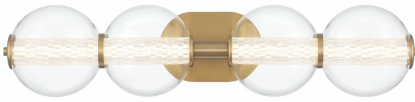

EUROfase

Atomo, Vanity, 4Lt, 30", Gold, Clear Glass

Item No.
46810-025

JOB NAME:

DATE:

TYPE:

COMMENTS:

LIGHT INFORMATION

Light Type	Integrated LED
Bulb Socket	N/A
Bulb Shape	N/A
Bulb Included	Yes
CRI	90
Delivered Lumens	1782
Colour Temperature (Kelvin)	3000K
Average Hours LED (L70)	52000
Number of Lights	4
Light Direction	Ambient
Dimming Method	Triac/Elv
Output Voltage	24
Current Type	DC

LIGHT INFORMATION (CONT'D.)

Light Wattage	4.63
Total Wattage	18.5

DIMENSIONS & WEIGHT

Product Width (In)	
Product Height (In)	6.75
Product Ext (In)	8.25
Product Diameter (In)	
Product Weight (Lbs)	6.57
Product Length (In)	29.75

INSTALLATION

Mounting Type	J-Box
Mounting Location Rating	Damp

PRODUCT FINISH

Finish: Gold

SHADE FINISH

Shade Finish: Clear

PRODUCT FEATURES

Feature 1: Rated for up to 52,000 hours of operation, delivering decades of light without a bulb change.