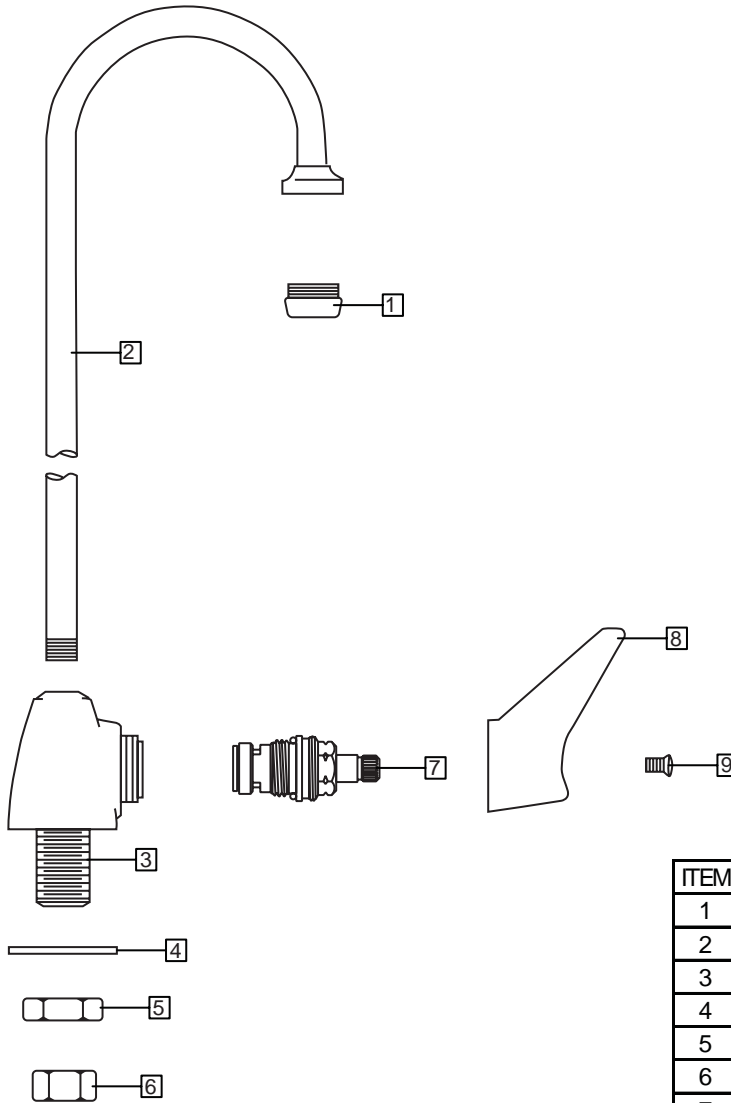

**Single Handle Hospitality Faucet
Models LKD20858, LKD20858L, LKD208513,
LKD208513L, LKDVR208513, and LKDVR208513L**

ITEM	IND. PART	KIT PART	DESCRIPTION
1	SEE CHART	SEE CHART	AERATOR
2	N/A		SPOUT ASSEMBLY
3	A74991NL	N/A	BODY
4	SEE CHART	N/A	WASHER
5	A51266	N/A	LOCK NUT
6	P02103	N/A	COUPLING NUT
7	SEE CHART	N/A	CARTRIDGE
8	P01265	N/A	HANDLE
9	SEE CHART	N/A	SCREW

FAUCET	AERATOR	SPOUT ASSM	WASHER	CARTRIDGE	SCREW
LKD20858	P05101	A51589	P35163	P29121NL	P36120
LKD20858L	P05101	A51589	P35163	P29122NL	P36120
LKD208513	P05101	A51590	P35163	P29121NL	P36120
LKD208513L	P05101	A51590	P35163	P29122NL	P36120
LKDVR208513	A55061	A51590	A54883	P29121NL	A75063
LKDVR208513L	A55061	A51590	A54883	P29122NL	A75063