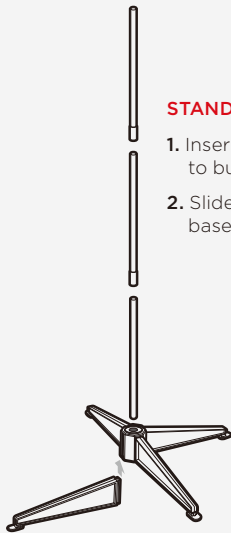

# 6-Foot Animatronic Witch

## ATTACHING BROOM

Loop the elastic around the witch's thumb

Questions about your product? We're here to help.  
Scan the QR code or visit us at:  
[help.bestchoiceproducts.com](http://help.bestchoiceproducts.com)  
SKY5813

## STAND ASSEMBLY

1. Insert poles into connectors to build stand
2. Slide four legs into base connector

**REQUIRES  
3 AA BATTERIES**