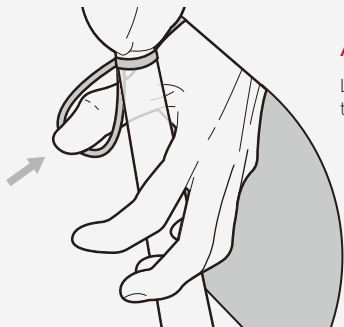

# 6-Foot Animatronic Witch

## ATTACHING BROOM

Loop the elastic around the witch's thumb

Questions about your product? We're here to help.  
Scan the QR code or visit us at:  
[help.bestchoiceproducts.com](http://help.bestchoiceproducts.com)  
SKY5813

## STAND ASSEMBLY

1. Insert poles into connectors to build stand
2. Slide four legs into base connector

**REQUIRES  
3 AA BATTERIES**