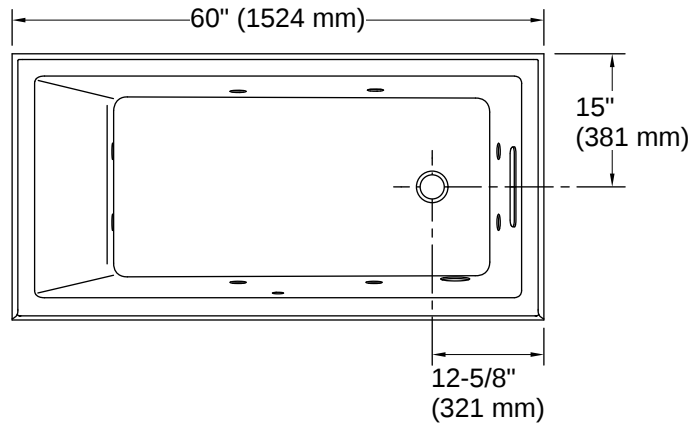

Technical Information

All product dimensions are nominal.

Drain Location:	Right
Drain Hole Diameter:	2-1/4" (57 mm)
Minimum Flat for Door:	2" (51 mm)
Basin Area, Bottom:	42-7/16" x 20" (1078 mm x 508 mm)
Basin Area, Top:	54-5/16" x 24-1/4" (1380 mm x 617 mm)
Water Depth:	14-3/4" (374 mm)
Water Capacity:	59.8 gal (226.4 L)
Minimum Floor Load:	46 lbs/ft ²
Weight:	120 lbs (54.4 kg)
Cutout:	Drop-in, 59-1/2" x 28-1/2" (1511 mm x 724 mm)

No change in measurements if connected with drain illustrated. (K-7271)

Integral Flange Detail

Blower Motor Access
20" (508 mm) W x 15" (381 mm) H Min

1-1/2" Bath Drain

Installation

- Alcove
- Integral flange
- Right drain
- Requires Clearflo slotted overflow bath drain (sold separately)