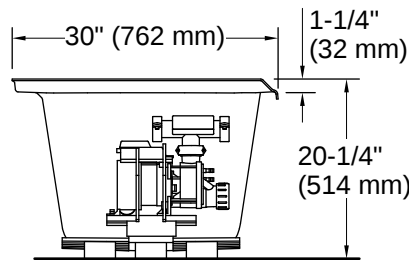

Technical Information

All product dimensions are nominal.

Drain Location:	Right
Drain Hole Diameter:	2-1/4" (57 mm)
Minimum Flat for Door:	2" (51 mm)
Basin Area, Bottom:	42-7/16" x 20" (1078 mm x 508 mm)
Basin Area, Top:	54-5/16" x 24-1/4" (1380 mm x 617 mm)
Water Depth:	14-3/4" (374 mm)
Water Capacity:	59.8 gal (226.4 L)
Minimum Floor Load:	46 lbs/ft ²
Weight:	120 lbs (54.4 kg)
Cutout:	Drop-in, 59-1/2" x 28-1/2" (1511 mm x 724 mm)

No change in measurements if connected with drain illustrated. (K-7271)

Integral Flange Detail

Blower Motor Access
20" (508 mm) W x 15" (381 mm) H Min

1-1/2" Bath Drain

Installation

- Alcove
- Integral flange
- Right drain
- Requires Clearflo slotted overflow bath drain (sold separately)