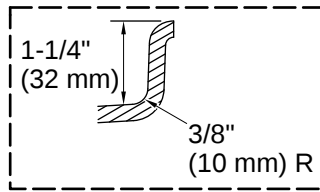

Technical Information

All product dimensions are nominal.

Drain Location:	Right
Drain Hole Diameter:	2-1/4" (57 mm)
Minimum Flat for Door:	2" (51 mm)
Basin Area, Bottom:	42-7/16" x 20" (1078 mm x 508 mm)
Basin Area, Top:	54-5/16" x 24-1/4" (1380 mm x 617 mm)
Water Depth:	14-3/4" (374 mm)
Water Capacity:	59.8 gal (226.4 L)
Minimum Floor Load:	46 lbs/ft ²
Weight:	120 lbs (54.4 kg)
Cutout:	Drop-in, 59-1/2" x 28-1/2" (1511 mm x 724 mm)

No change in measurements if connected with drain illustrated. (K-7271)

Integral Flange Detail

Blower Motor Access
20" (508 mm) W x 15" (381 mm) H Min

1-1/2" Bath Drain

Installation

- Alcove
- Integral flange
- Right drain
- Requires Clearflo slotted overflow bath drain (sold separately)