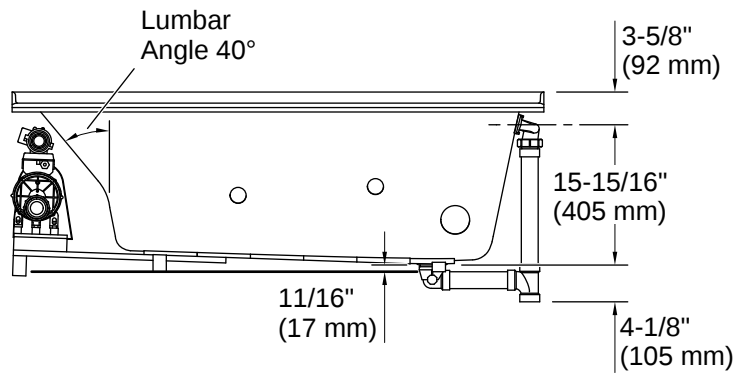

Technical Information

All product dimensions are nominal.

Drain Location:	Right
Drain Hole Diameter:	2-1/4" (57 mm)
Minimum Flat for Door:	2" (51 mm)
Basin Area, Bottom:	42-7/16" x 20" (1078 mm x 508 mm)
Basin Area, Top:	54-5/16" x 24-1/4" (1380 mm x 617 mm)
Water Depth:	14-3/4" (374 mm)
Water Capacity:	59.8 gal (226.4 L)
Minimum Floor Load:	46 lbs/ft ²
Weight:	120 lbs (54.4 kg)
Cutout:	Drop-in, 59-1/2" x 28-1/2" (1511 mm x 724 mm)

No change in measurements if connected with drain illustrated. (K-7271)

Integral Flange Detail

Blower Motor Access
20" (508 mm) W x 15" (381 mm) H Min

1-1/2" Bath Drain

Installation

- Alcove
- Integral flange
- Right drain
- Requires Clearflo slotted overflow bath drain (sold separately)