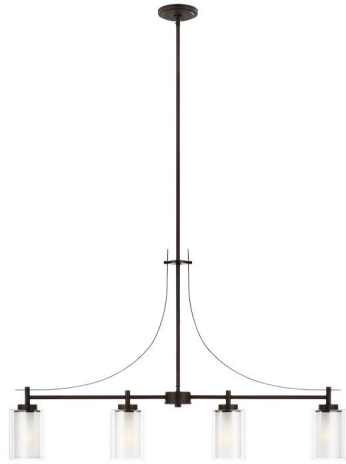

VISUAL COMFORT & Co.

6637304-710: Four Light Island Pendant

Dimensions:

Length:	40.0"	Wire:	72" (color;Brown)
Width:	4.38"	Mounting Proc.:	Screw Collar - Stem
Height:	24.75"	Connection:	Mounted To Box
Weight:	10.6 lbs.		

Bulbs:

4 - Medium A19 75.0w Max. 120v Not included

Features:

- Easily converts to LED with optional replacement lamps
- Meets Title 24 energy efficiency standards
- Title 24 compliant if used with Joint Appendix (JA8) approved light bulbs listed in the California Energy Commission Appliance database.

Collection: Elmwood Park

Featured in the decorative Elmwood Park collection

4 A19 Medium 75 watt light bulbs

Satin Etched glass shades and Clear glass shades

Easily converts to LED with optional replacement lamps

Sloped ceiling mounting hardware included

UPC #:785652089558

Finish: Bronze (710)

Shade / Glass / Diffuser Details:

Part	Material	Finish	Quantity	Item Number	Length	Width	Height	Diameter	Fitter Diameter	Shade Top Length	Shade Top Width	Shade Top Diameter
Shade	Glass	Satin Etched	4				5.5	3.12				
Shade	Glass	Clear	4				5.88	4.38				