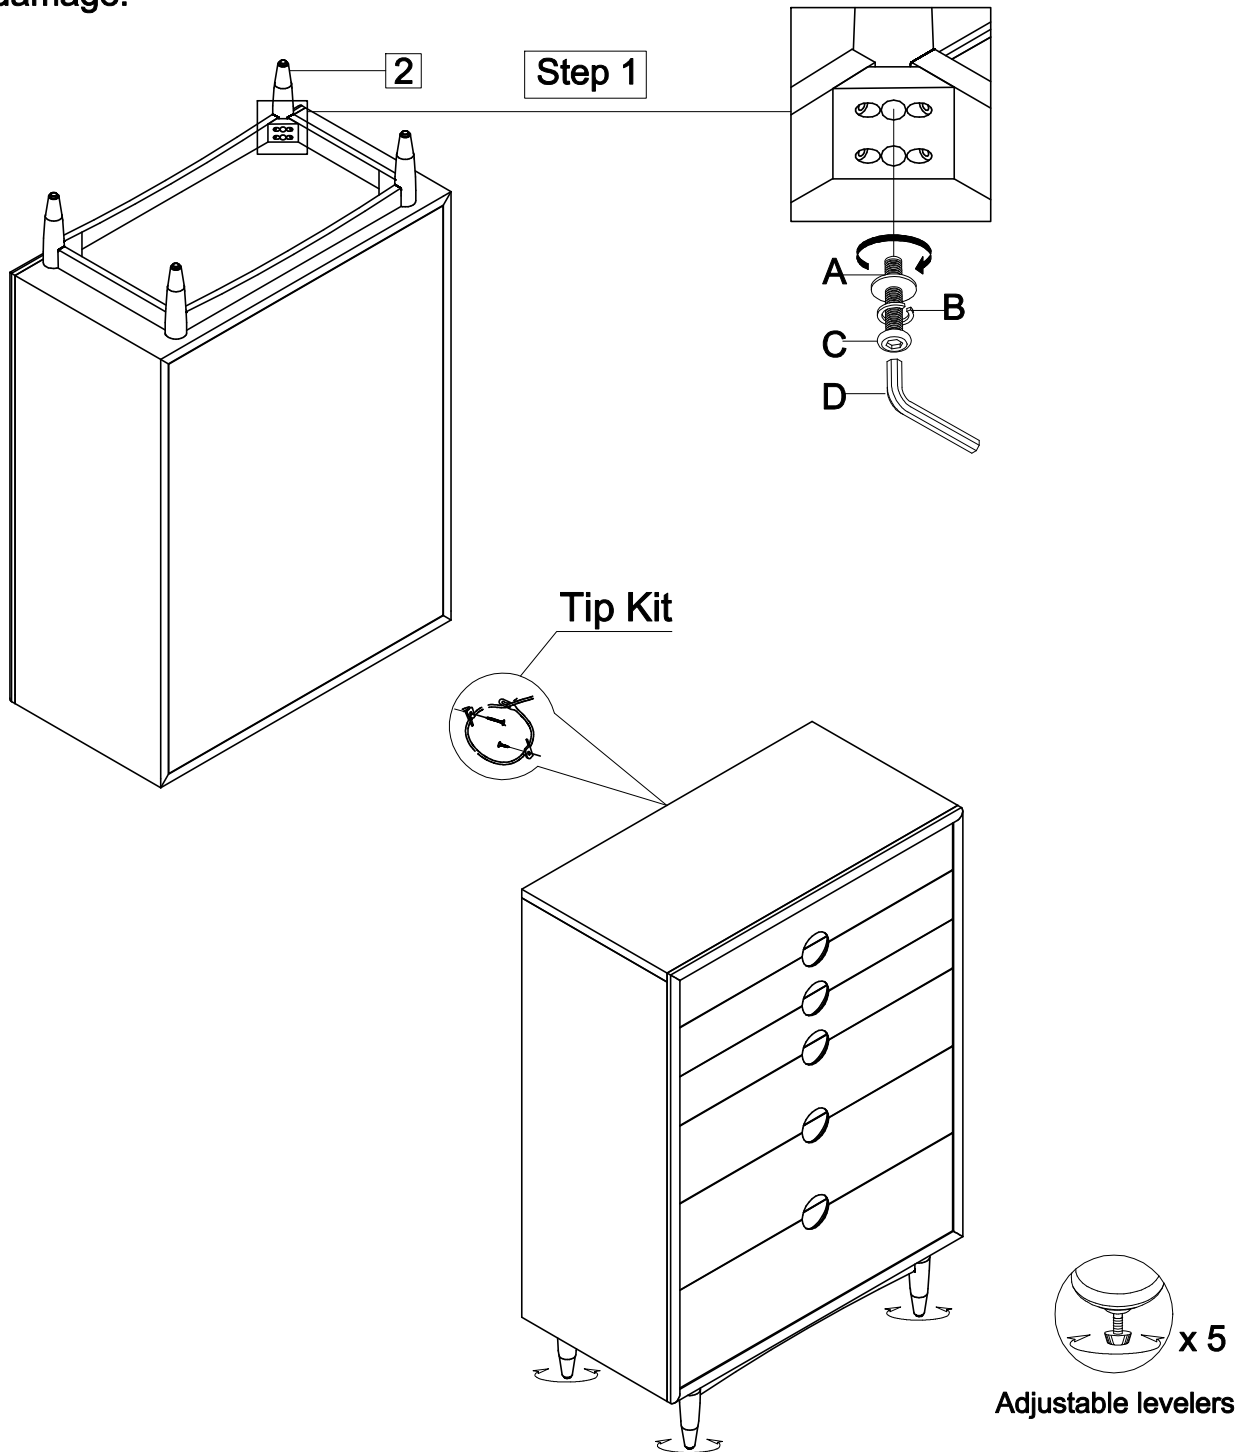

Thank you for purchasing this quality product from A.R.T. Furniture. Be sure to check all packing material for parts which may have come loose inside the carton during shipment. Identify and count all parts and compare with the parts list below.

Note: Some furniture is heavy, it is recommended that two people assembly this item to avoid injury or damage.

Parts List			
1		Table Top	1
2		Legs	4

No.	Hardware List		Qt.
A		$\frac{5}{16}$ " X 19mm Flat Washer	8
B		$\frac{5}{16}$ " Lock Washer	8
C		$\frac{1}{4}$ " x $1\frac{3}{4}$ " Bolt	8
D		4mm Allen Wrench	1