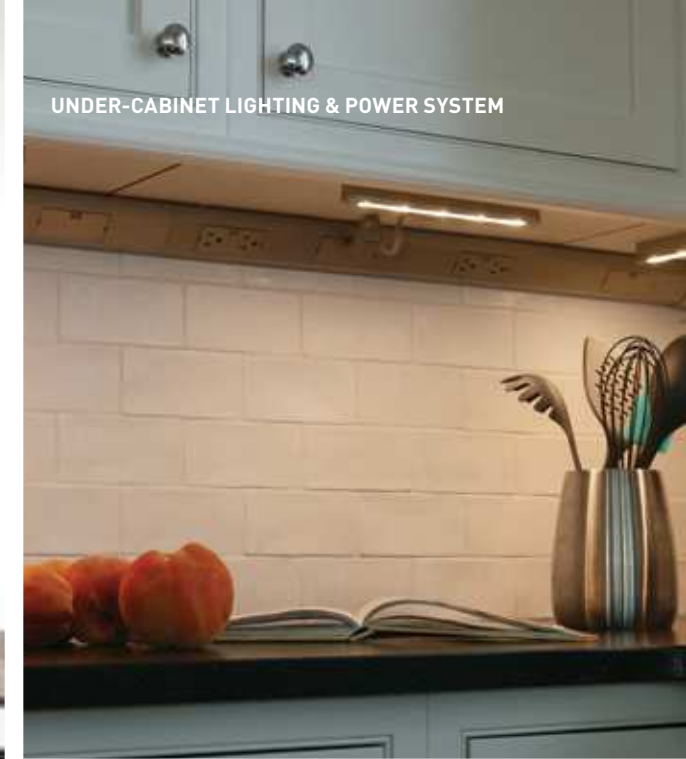

WALL PLATE: OIL-RUBBED BRONZE | SWITCH: TOUCH SWITCH WITH ACCENT NIGHTLIGHT

SWITCHES, DIMMERS, OUTLETS & WALL PLATES

UNDER-CABINET LIGHTING & POWER SYSTEM

WI-FI SYSTEMS FOR THE HOME

SOME SWITCHES
LIGHT ROOMS.
OTHERS, YOUR
IMAGINATION.