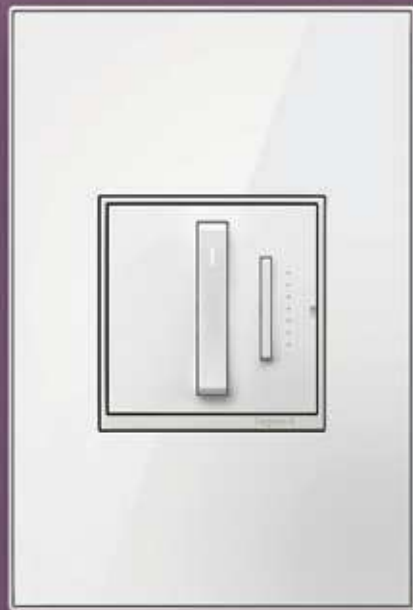

WALL PLATE: OIL-RUBBED BRONZE | SWITCH: TOUCH SWITCH WITH ACCENT NIGHTLIGHT

SWITCHES, DIMMERS, OUTLETS & WALL PLATES

UNDER-CABINET LIGHTING & POWER SYSTEM

WI-FI SYSTEMS FOR THE HOME

SOME SWITCHES
LIGHT ROOMS.
OTHERS, YOUR
IMAGINATION.

WALL PLATE: MIRROR WHITE | SWITCH: WHISPER DIMMER

SWITCHES

NEW COLOR!

Paddle™ Switch

Whisper™ Switch

SensaSwitch™

Touch™ Switch

sofTap™ Switch