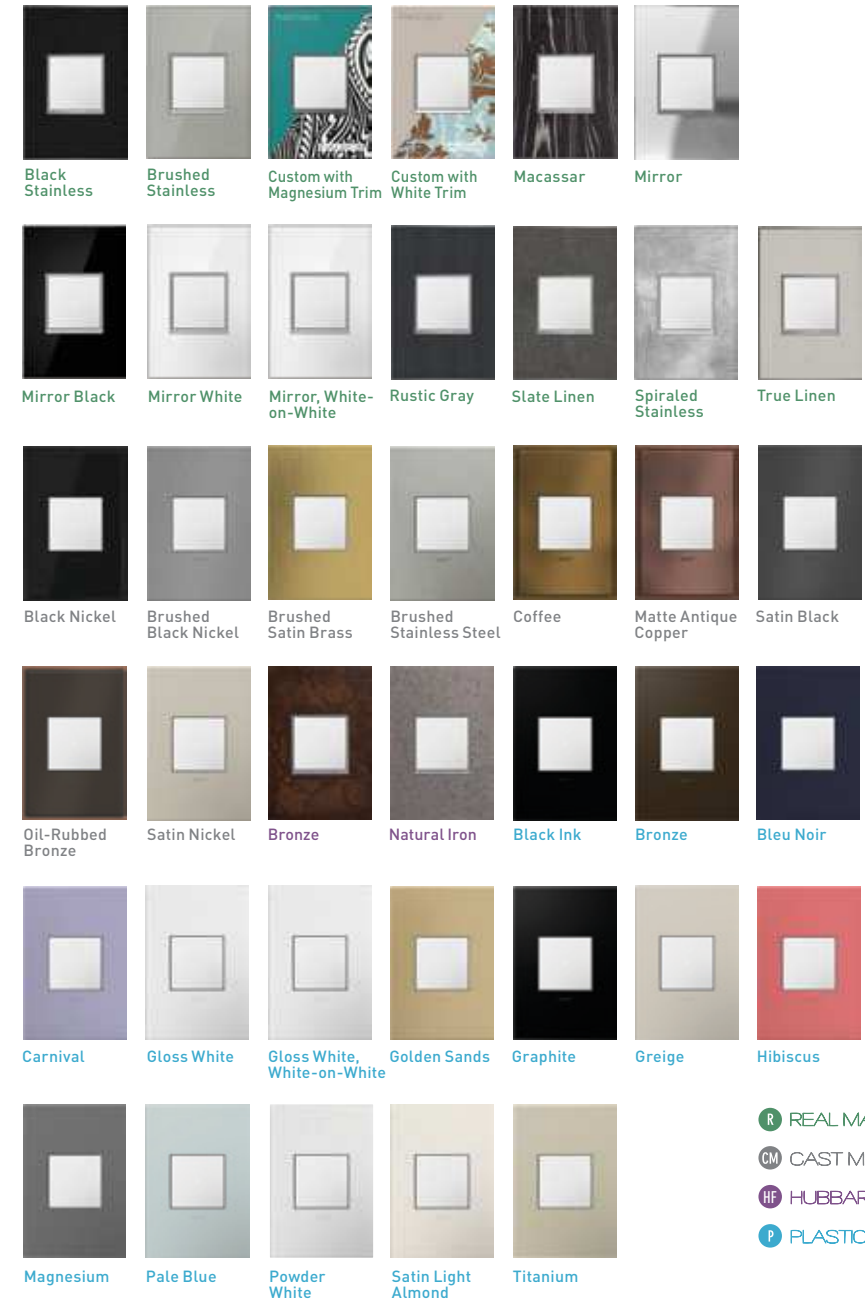

WALL PLATES

- R REAL MATERIALS
- CM CAST METALS
- HF HUBBARDTON FORGE®
- P PLASTIC