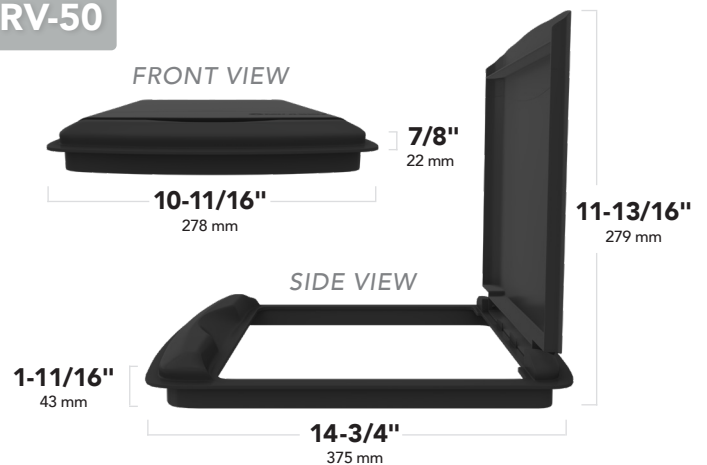

13-3/4"  
349 mm

14-7/32"  
361 mm

### RV-35

FRONT VIEW

7/8"  
22 mm

10-11/32"  
263 mm

SIDE VIEW

1-11/16"  
43 mm

11-13/16"  
279 mm

14-1/8"  
359 mm

### RV-50

FRONT VIEW

7/8"  
22 mm

10-11/16"  
278 mm

SIDE VIEW

1-11/16"  
43 mm

11-13/16"  
279 mm

14-3/4"  
375 mm