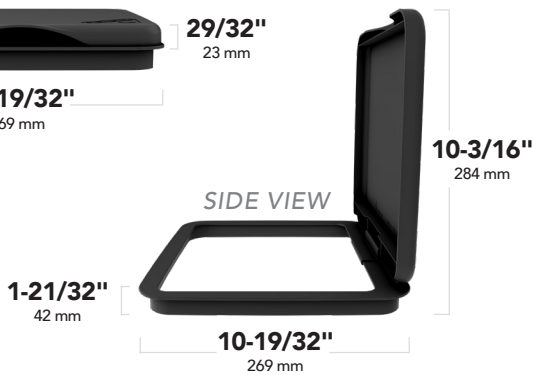

### RV-1024

FRONT VIEW

29/32"  
23 mm

10-19/32"  
269 mm

SIDE VIEW

1-21/32"  
42 mm

10-3/16"  
284 mm

10-19/32"  
269 mm

### RV-32

FRONT VIEW

1-21/32"  
42 mm

29/32"  
23 mm

9-5/16"  
237 mm

SIDE VIEW

ALTERNATE CONFIGURATION

9-31/32"  
253 mm

13-3/4"  
349 mm

14-7/32"  
361 mm

### RV-50

FRONT VIEW

7/8"  
22 mm

10-11/16"  
278 mm

SIDE VIEW

1-11/16"  
43 mm

11-13/16"  
279 mm

14-3/4"  
375 mm