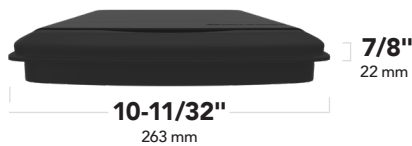

RV-35

FRONT VIEW

7/8"
22 mm

10-11/32"
263 mm

SIDE VIEW