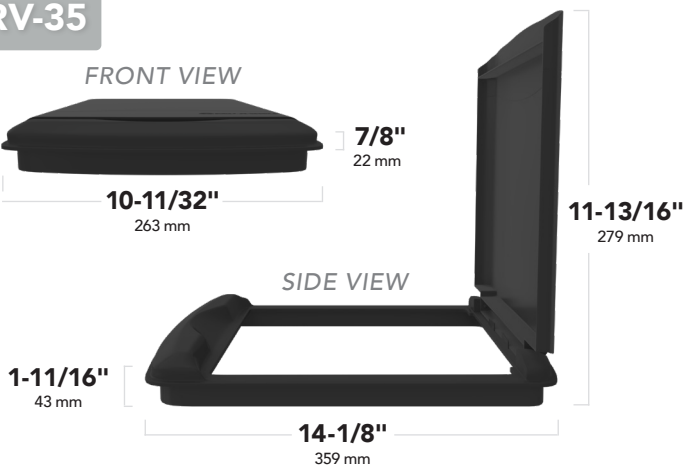

### RV-32

FRONT VIEW

1-21/32"  
42 mm

29/32"  
23 mm

9-5/16"  
237 mm

SIDE VIEW

ALTERNATE CONFIGURATION

9-31/32"  
253 mm

13-3/4"  
349 mm

14-7/32"  
361 mm

### RV-35

FRONT VIEW

7/8"  
22 mm

10-11/32"  
263 mm

SIDE VIEW

1-11/16"  
43 mm

11-13/16"  
279 mm

14-1/8"  
359 mm

### RV-50

FRONT VIEW

7/8"  
22 mm

10-11/16"  
278 mm

SIDE VIEW

1-11/16"  
43 mm

11-13/16"  
279 mm

14-3/4"  
375 mm