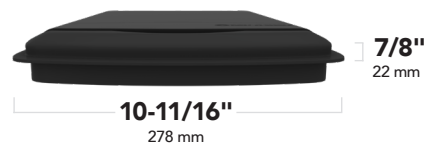

13-3/4"  
349 mm

14-7/32"  
361 mm

### RV-35

FRONT VIEW

7/8"  
22 mm

10-11/32"  
263 mm

SIDE VIEW

1-11/16"  
43 mm

11-13/16"  
279 mm

14-1/8"  
359 mm

### RV-50

FRONT VIEW

7/8"  
22 mm

10-11/16"  
278 mm

SIDE VIEW

1-11/16"  
43 mm

11-13/16"  
279 mm

14-3/4"  
375 mm