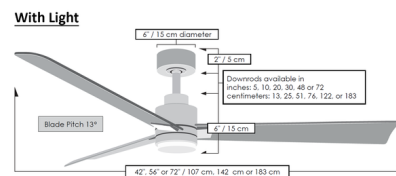

Lightology

lightology.com
866-954-4489
03-22-26

Project: _____
Company: _____
Location: _____ Fixture Type: _____
SPEC #: **MWG1255143**
Approved On: _____ Approved By: _____

Alessandra Ceiling Fan By Matthews Fan Company

Description

The Atlas Alessandra Ceiling Fan blends minimal form with maximum efficiency. This thoughtfully crafted, versatile fan complements any aesthetic and quietly delivers powerful airflow with its DC motor, creating a comfortable environment. The fan is available with or without a light that provides diffused ambient illumination. The light is dimmable and features adjustable color temperature (CCT). Color temperature options are 2700K, 3000K, 4000K, 5000K, and 6500K, with delivered lumens 1063, 1088, 1234, 1221, and 1107 respectively. A hand-held remote control is included for setting motor on/off, 6 speeds and forward/reverse. If the fan has a light, the remote also enables light on/off, dimming and color temperature adjustment. Optional accessories are sold separately.

Specifications

BLADE COLOR	Walnut Tone
BODY FINISH	Textured Bronze
WATTAGE	22W
DIMMER	Included
DIMENSIONS	56"W x 18"H
INTEGRATED LED MODULE	1 x LED/22W/120V LED
COUNTRY OF ORIGIN	China

Technical Information

LAMP LIFE	30000 hours
COLOR RENDERING	90 CRI
LAMP COLOR	CCT Select
LUMENS/WATT	48.32
LUMINOUS FLUX	1063 lumens

Shown in textured bronze / walnut tone

CLICK TO VIEW PRODUCT

Notes: