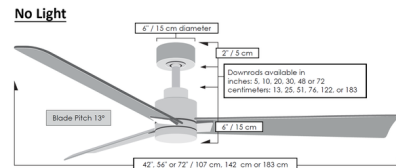

Shown in textured bronze / walnut tone