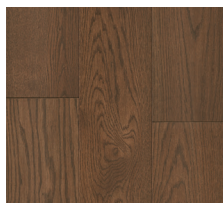

Evening Wine