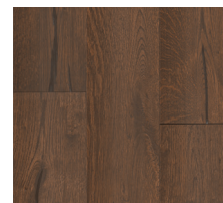

Southern Whiskey