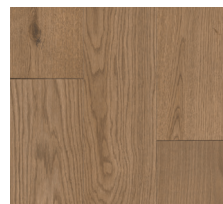

Reserve Wine