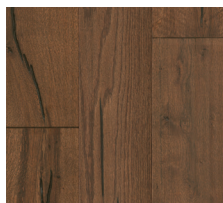

Evening Whiskey