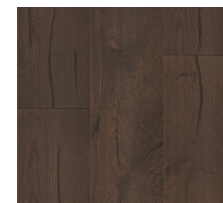

Irish Whiskey