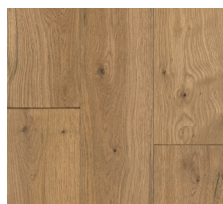

Blonde Wine