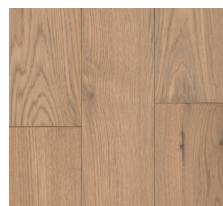

Chilled Wine