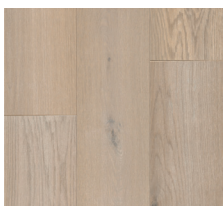

## Crafted For Your Personal Taste

The Whiskey & Wine collection delivers wood floor pairings with varied levels of texture. Wine floors offer clean, smooth grains, while Whiskey styles serve bolder character with more knots and personality. All floors are made in the USA and feature a top beauty layer of premium American white oak over a sustainable core of poplar wood. This engineered design boosts dimensional stability and allows up to 4x as much flooring from each tree.