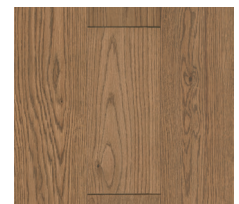

Spiced Wine