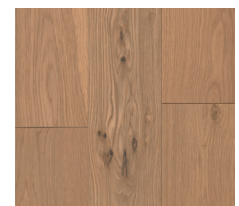

Sonoma Wine