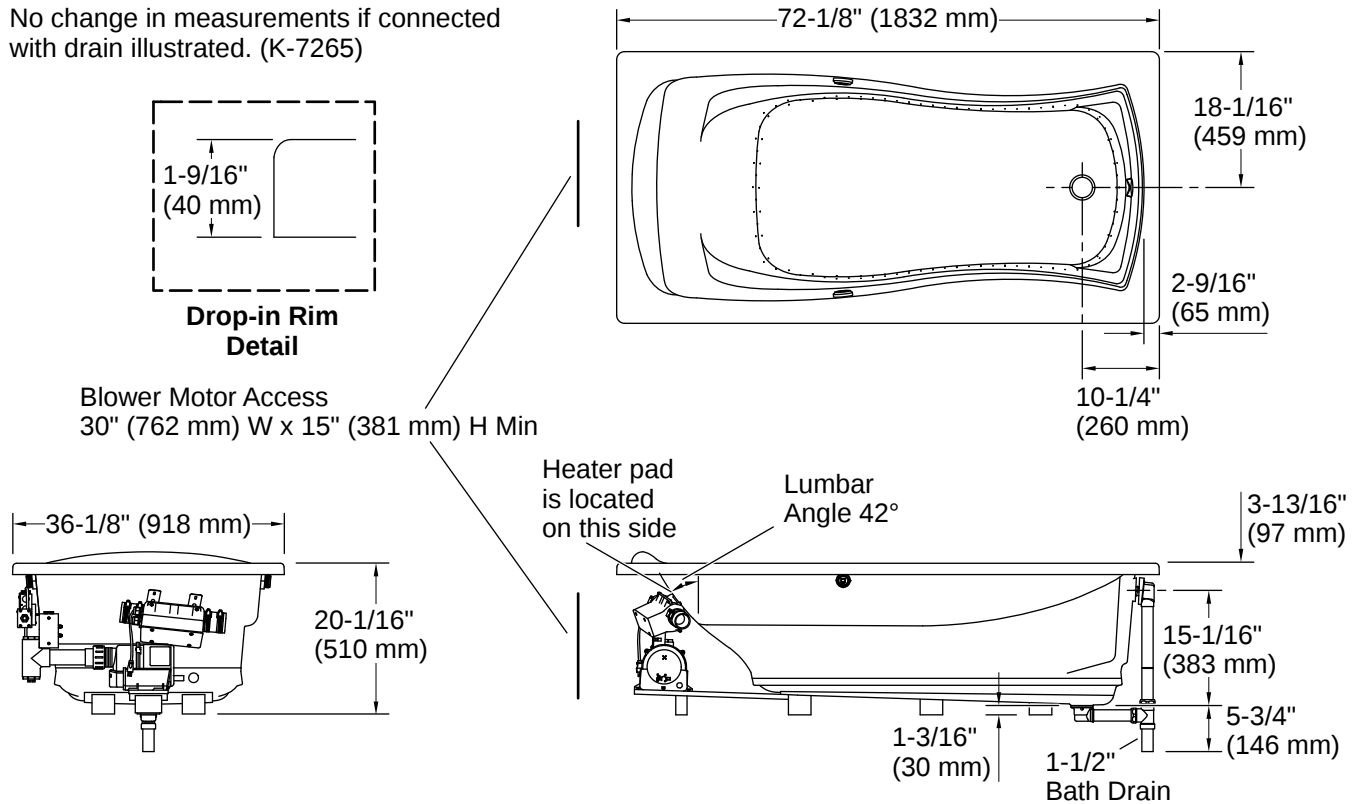

No change in measurements if connected with drain illustrated. (K-7265)

Installation

- Reversible drain

Installation Notes

Install this product according to the installation instructions.

Measure your actual product for rough-in details.

The hot water supply should be 70% of the capacity of the bath or greater. Installations will vary.

Remote blower installation kit K-1446 is available for relocating the blower. Provide access for servicing the blower.

Do not relocate or alter the PVC tee or coiled flexible tubing connected to the blower. Follow the blower relocation instructions exactly.