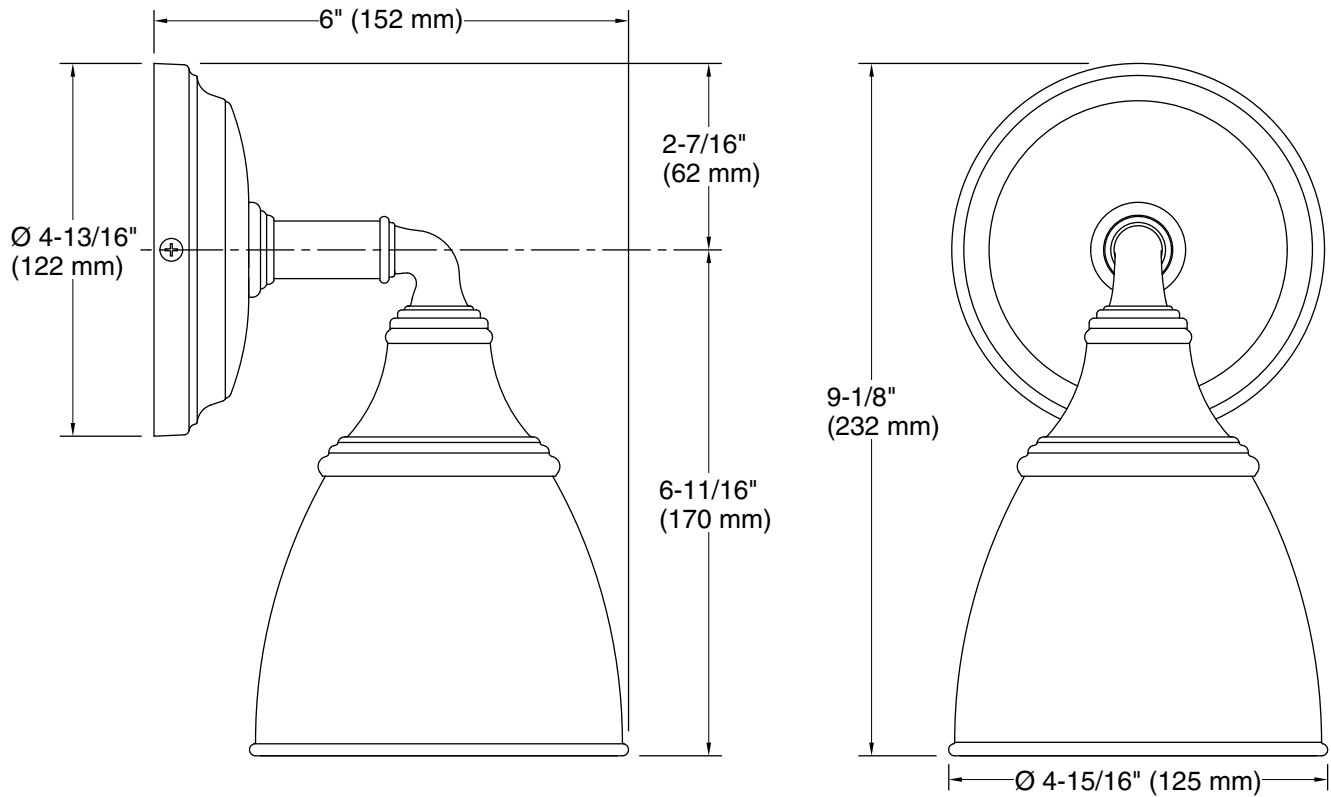

Features

- Frosted-glass shade
- Sconce can be positioned up or down, depending on room setting
- Coordinates with other products in the Devonshire collection
- Includes installation hardware
- Suitable for damp locations, per UL 1598
- Fixture is dimmable when paired with dimmer switch and compatible bulbs

Required Electrical Service

0.5 A

Technical Information

All product dimensions are nominal.

Material:	Metal, Glass
Number of Lights:	1
Lighting Type:	Socket-based
Number of Shades:	1
Shade Type:	Frosted Glass
Hanging Type:	Non-hanging