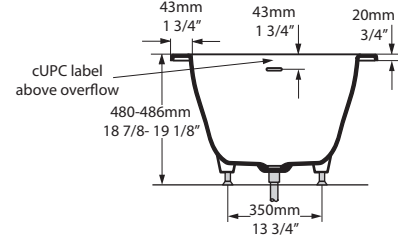

Kaldera 1 Undermount or Drop In Bathtub

KAL1-N-SW-10

Top view

Side view

Section AA

Section BB

Front view

Recommended drain: K-13-xx