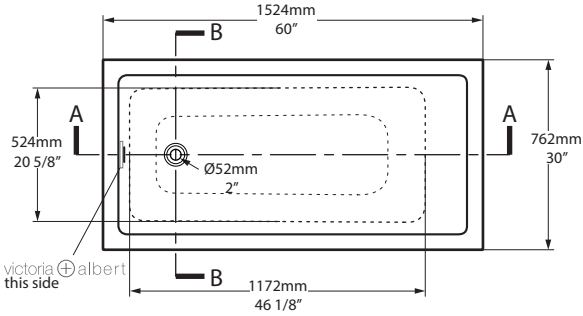

Kaldera 1 Undermount or Drop In Bathtub

KAL1-N-SW-10

Top view

Side view

Section AA

Section BB

Front view

Recommended drain: K-13-xx