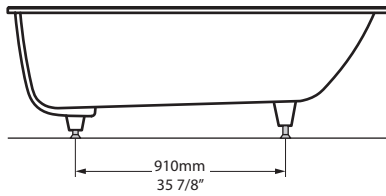

Kaldera 1 Undermount or Drop In Bathtub

KAL1-N-SW-10

Top view

Side view

Section AA

Section BB

Front view

Recommended drain: K-13-xx