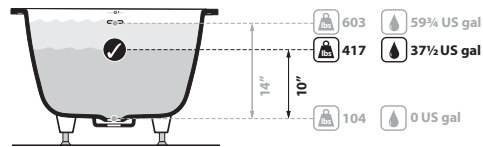

Kaldera 1 Undermount or Drop In Bathtub

KAL1-N-SW-10

Top view

Side view

Section AA

Section BB

Front view

Recommended drain: K-13-xx