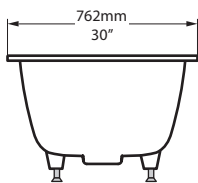

Kaldera 1 Undermount or Drop In Bathtub

KAL1-N-SW-10

Top view

Side view

Section AA

Section BB

Front view

Recommended drain: K-13-xx