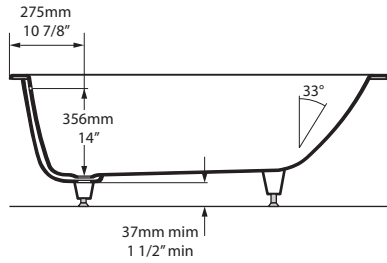

Kaldera 1 Undermount or Drop In Bathtub

KAL1-N-SW-10

Top view

Side view

Section AA

Section BB

Front view

Recommended drain: K-13-xx