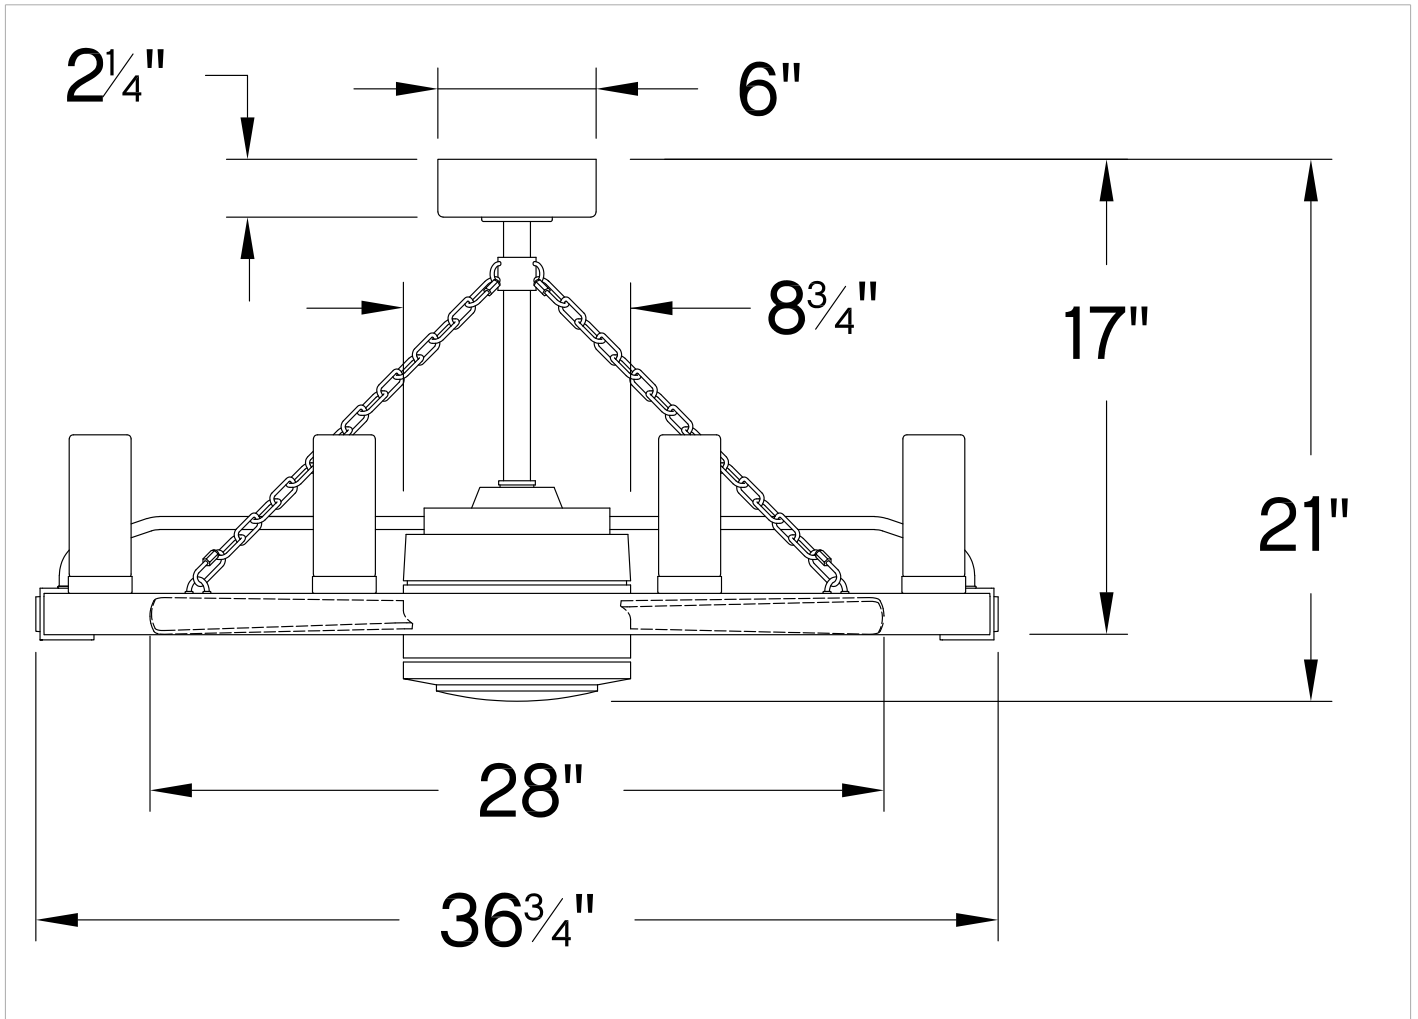

SAWYER 36" WITH 28" LED SMART FANDELIER

902928FMW-LWD

PERFORMANCE SPECIFICATIONS	STANDARD	
	HIGH SPEED	AVERAGE SPEED
Airflow	2432	1637
EnergyUse	10.7	8
EnergyCost	3	2
Efficiency	227	201
AMPS	0.19	0.12
RPMS	319	211