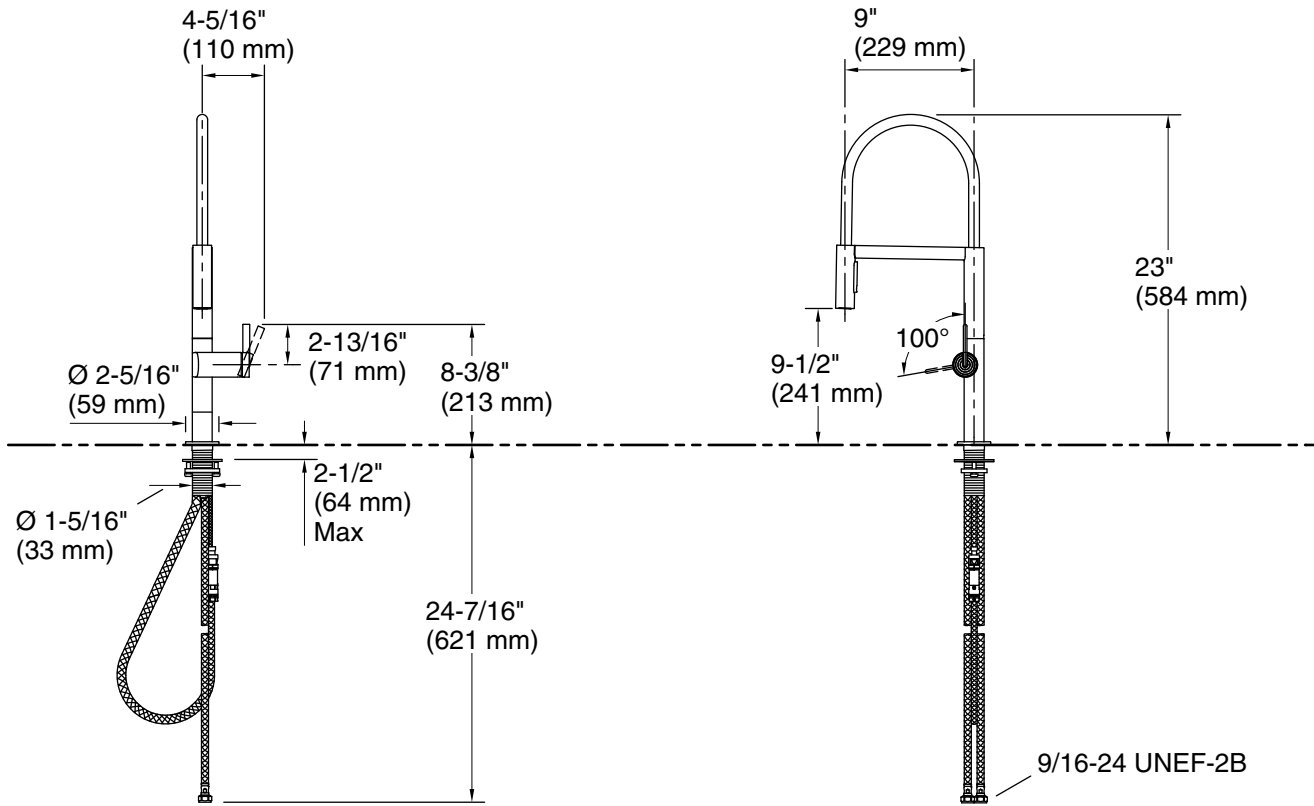

KOHLER® Faucets

Semi-professional kitchen sink faucet with two-function sprayhead

Components® K-28267

Features

- Professional-inspired faucet design features an easy-to-clean coated hose with extended functional reach and enhanced maneuverability
- Unique two-function sprayhead with Sweep® spray and aerated stream
- Sweep® spray features specially angled nozzles that form a wide, powerful blade of water to sweep your dishes and sink clean
- DockNetik® magnetic docking system securely locks sprayhead into place when not in use
- MasterClean™ sprayface features an easy-to-clean surface that withstands mineral buildup and maximizes spray performance
- High-arch spout offers vertical clearance for tall cookware and pitchers
- Handle rotates 90° forward to prevent contact with backsplash
- KOHLER® ceramic disc valves exceed industry longevity standards for a lifetime of durable performance
- 1.5 gpm (5.7 lpm) maximum flow rate at 60 psi (4.14 bar)
- Temperature memory allows faucet to be turned on and off at the temperature set during prior usage

Optional Products/Accessories

K-24461 Three-hole kitchen faucet escutcheon

ADA

CSA B651

Codes/Standards

ASME A112.18.1/CSA B125.1
 NSF/ANSI/CAN 61
 NSF/ANSI/CAN 372
 DOE - Energy Policy Act 1992
 California Energy Commission (CEC)
 ADA
 ICC/ANSI A117.1
 CSA B651

8-21-2025 21:06 - US/CA

THE BOLD LOOK
OF **KOHLER®**

KOHLER Faucets

Semi-professional kitchen sink faucet with two-function sprayhead
Components®
K-28267

Technical Information

All product dimensions are nominal.

Faucet flow rate: 1.5 gal/min (5.7 l/min)

Spout:

Spout reach: 9" (228 mm)

Notes

Install this product according to the installation instructions.

ADA compliant for faucet handles only

ADA, CSA B651 compliant when installed to the specific requirements of these regulations.