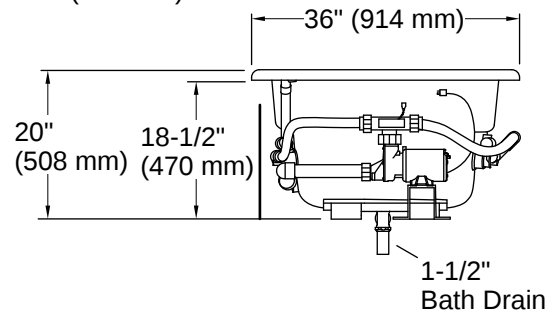

THE BOLD LOOK
OF **KOHLER**®

Codes/Standards

ASME A112.19.7/CSA B45.10
CSA B45.5/IAPMO Z124
ASTM E162
ASTM E662
UL 1795

Technical Information

All product dimensions are nominal.

Drain Location:	Reversible
Drain Hole Diameter:	2-1/4" (57 mm)
Basin Area, Bottom:	46" x 24" (1168 mm x 610 mm)
Basin Area, Top:	54" x 27" (1372 mm x 686 mm)
Water Depth:	14" (356 mm)
Water Capacity:	63 gal (238.5 L)
Minimum Floor Load:	44 lbs/ft ²
Weight:	110 lbs (49.9 kg)
Cutout:	Drop-in, 58" x 34" (1473 mm x 864 mm)

Drop-in Rim Detail

Pump/Control Access
20" (508 mm) W x
15" (381 mm) H

Installation

- Reversible drain
- Drop-in

Installation Notes

Install this product according to the installation instructions.

Measure your actual product for rough-in details.