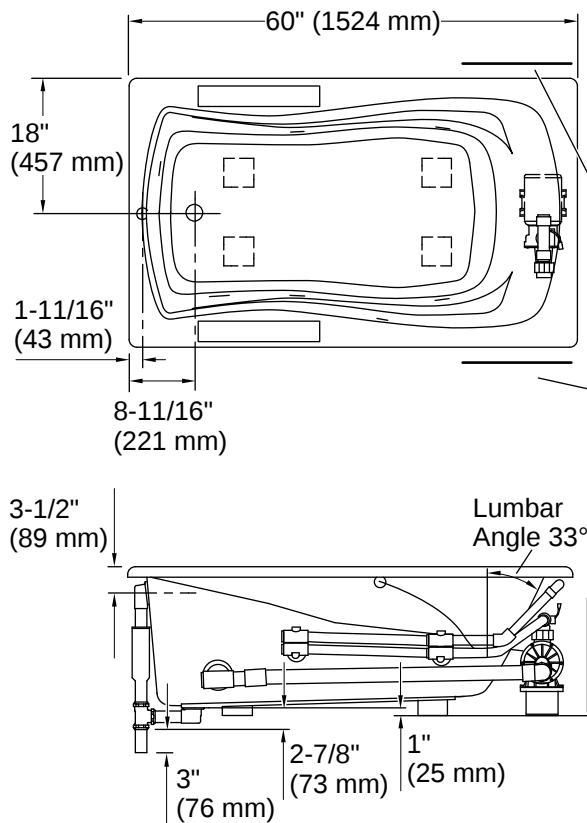

No change in measurements if connected with drain illustrated. (K-7161-AF)

□ Recommended Faucet Location

Pump/Control Access
20" (508 mm) W x
15" (381 mm) H

Installation

- Reversible drain
- Drop-in

Installation Notes

Install this product according to the installation instructions.

Measure your actual product for rough-in details.

The hot water supply should be 70% of the capacity of the bath or greater. Installations will vary.

If installing a rim-mount faucet, make sure there is no interference above or below the deck before drilling any holes.