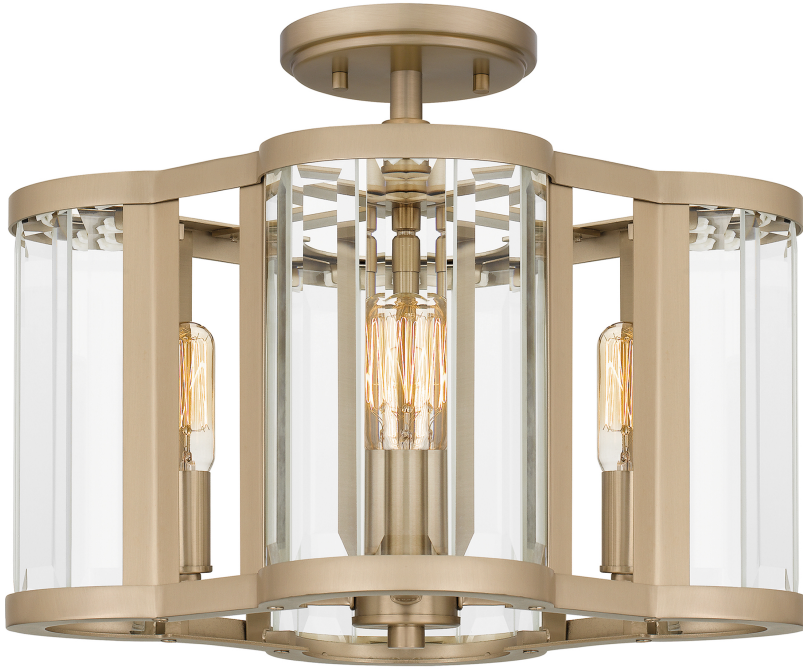

**QSF6193BGD**  
Semi-Flush Mount  
Bronze Gold

**QUOIZEL**  
LIGHTING

## DIMENSIONS

Dimensions: 15.00" W x 11.50" H x 15.00" D  
Canopy Dimensions: 5.00"W x 0.75"D  
Chain/Downrod Length: 2 (0.63"D x 6") and 2 (0.63"D x 12")  
Down Rods  
Weight: 9.14 lbs

## DETAILS

Material: STEEL  
Glass/Shade Description: Clear beveled  
Glass