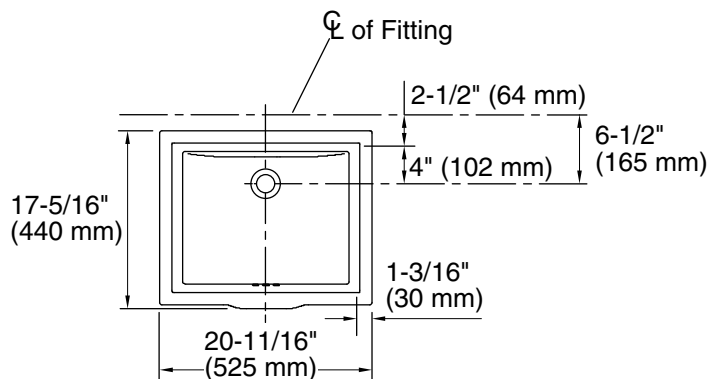

Standard Installation