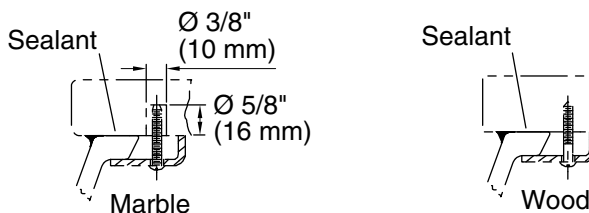

Installation

Technical Information

All product dimensions are nominal.

- Basin configuration: Single Bowl
- Bowl area:
  - Length: 18-7/16" (468 mm)
  - Width: 14-13/16" (376 mm)
  - Water depth: 5-3/16" (132 mm)
- With overflow: Yes
- Drain hole: 1-3/4" (44 mm)
- Template: 1031348-7, required, not included

Notes

Install this product according to the installation instructions.

NOTICE: Countertop manufacturer or cutter must use the current product template available at www.kohler.com, or by calling 1-800-4KOHLER. Kohler Co. is not responsible for cutout errors when the incorrect cutout template is used.

ADA compliant when installed to the specific requirements of these regulations.