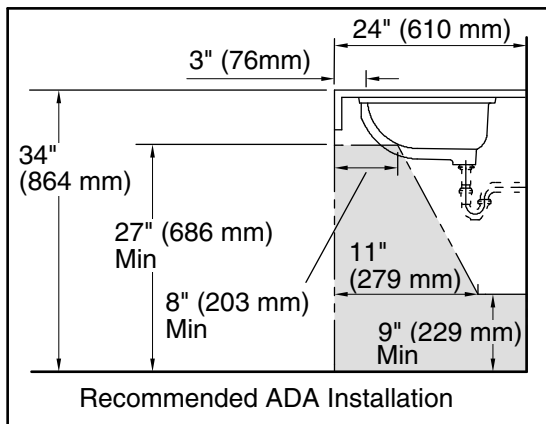

Standard Installation