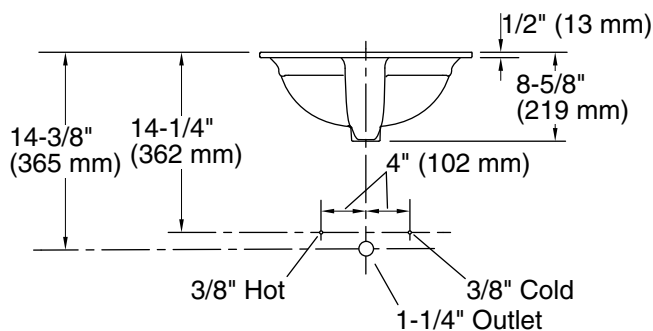

Standard Installation