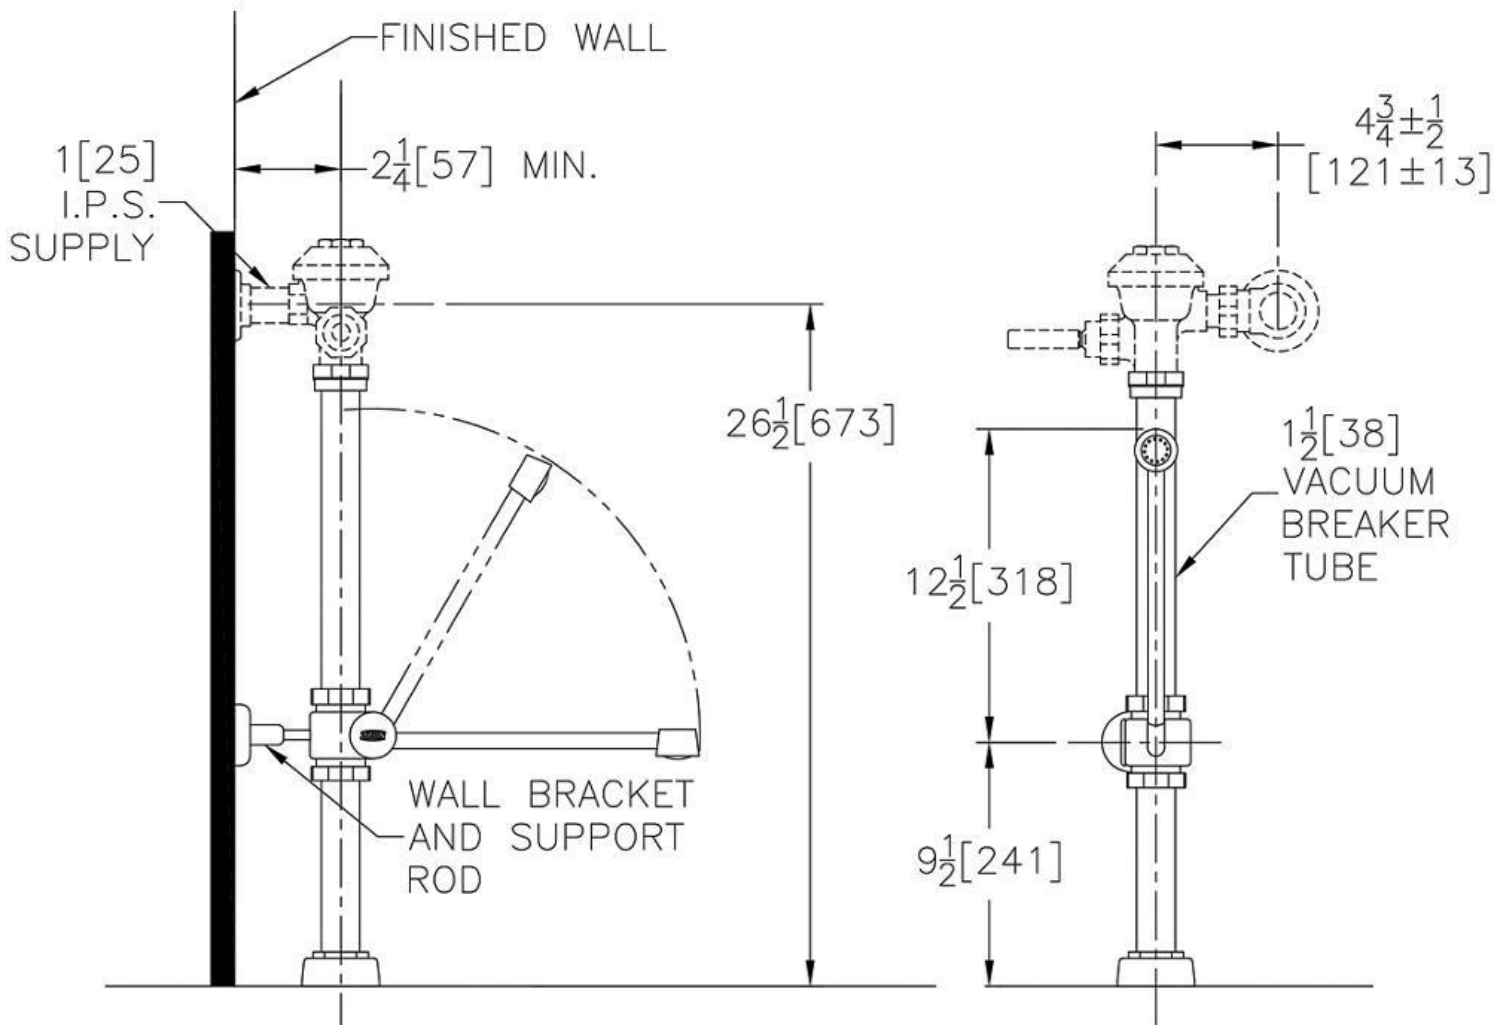

Model(s) Z6000-DVN

Z6000-DVN Aquaflush® Bedpan Washer for Water Closets

TAG _____

Architectural/Engineering Specification:

The Bedpan Washer Assembly is furnished complete with bedpan washer, wall bracket and support rod, vacuum breaker, vacuum breaker tube nut, 1-1/2"[38] flush tubes, fixture spud escutcheon, and fixture spud securing nut.

[Installation Guide - FV335.pdf](#)

Architectural/Engineering Approval

Design and dimensional data (inches and [mm]) are subject to manufacturing tolerances and change without notice.

⚠ WARNING: Cancer and Reproductive Harm – www.P65warnings.ca.gov
 ⚠ ADVERTENCIA: Cáncer y daño reproductivo – www.P65warnings.ca.gov
 ⚠ AVERTISSEMENT: Cancer et effets néfastes sur la reproduction – www.P65warnings.ca.gov

NOTE: All dimensions are for reference only. Do not use for pre-plumbing.

Design and dimensional data (inches and [mm]) are subject to manufacturing tolerances and change without notice.

⚠ WARNING: Cancer and Reproductive Harm – www.P65warnings.ca.gov
 ⚠ ADVERTENCIA: Cáncer y daño reproductivo – www.P65warnings.ca.gov
 ⚠ AVERTISSEMENT: Cancer et effets néfastes sur la reproduction – www.P65warnings.ca.gov