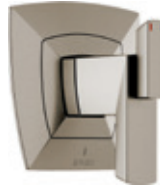

VETTIS® BATH COLLECTION

The Vettis® Bath Collection by Brizo® combines a solid form with the sensory experience of a waterfall to create a truly contemporary centerpiece. The unprecedented water delivery system pairs flawlessly with the faucet's geometric form to embody the strength of nature. Unique to this collection, the open-flow spout regulates the flow of water evenly through all four sides to create one perfectly cascading and luxurious stream.

Available Finishes

POLISHED
CHROME
(PC)

BRILLIANCE®
LUXE NICKEL®
(NK)

MATTE BLACK
(BL)

BRILLIANCE® LUXE
NICKEL® / POLISHED
CHROME (NKPC)*

Pressure Balance Valve Only Trim
T60P088

TempAssure® Thermostatic
Valve Only Trim
T60088

3-Function Diverter Trim
T60888
Available as 3 and 6-Function

TempAssure® Thermostatic
Shower Only Trim
T60288
Available as tub/shower

Pressure Balance Valve
with Integrated 3-Function
Diverter Trim
T75P588
Available as 3 and 6-Function

TempAssure® Thermostatic
Valve with Integrated
3-Function Diverter Trim
T75588
Available as 3 and 6-Function

H2OKinetic® Multi-Function
Slide Bar Handshower
88788

H2OKinetic® Multi-Function Wall
Mount Handshower
88888