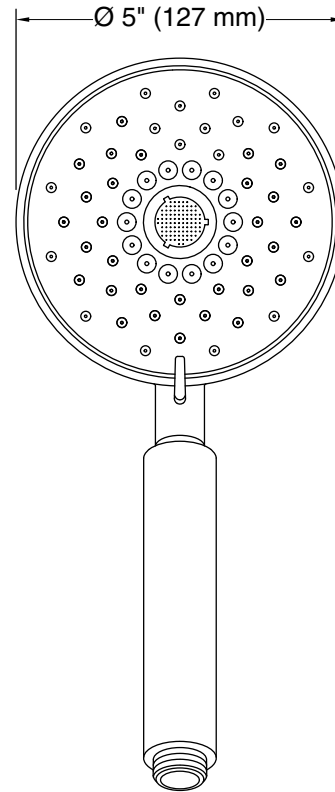

#### Features

- Multifunction showerhead and handshower each have advanced spray engines to provide three experiences: full coverage, pulsating massage, and silk spray
- Full coverage spray produces an encompassing spray ideal for everyday use
- Pulsating massage spray targets sore muscles to ease away aches and pains
- Silk spray releases a dense, luxurious spray ideal for rinsing
- Thumb tab allows for a smooth transition between sprays
- Combination of balance, weight, grip, and angle makes this handshower comfortable and easy to use
- MasterClean™ sprayface features an easy-to-clean surface that withstands mineral buildup and maximizes spray performance
- 2.5 gpm (9.5 lpm) maximum flow rate
- Requires K-8593, K-9514, K-98360, K-98359, K-45981, or K-45982 shower hose (sold separately)
- Coordinates with Purist®, Stillness®, and Composed® faucets and accessories
- Features a nonpositive shutoff: water-saving pause mode to temporarily reduce water flow
- Pause feature temporarily pauses water flow to conserve water while you lather, shave, or shampoo

### Technical Information

All product dimensions are nominal.