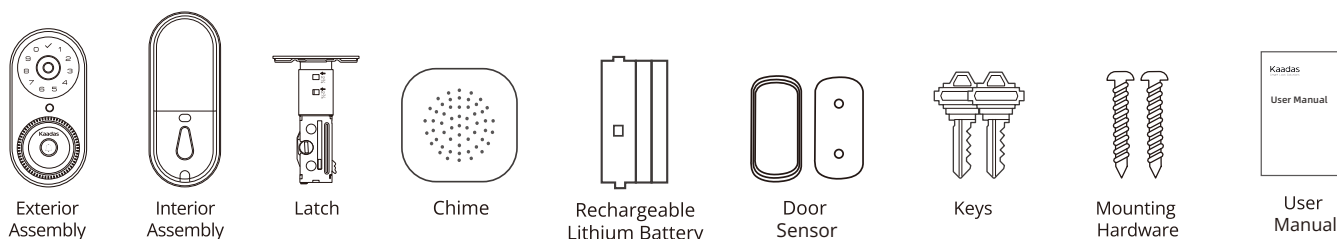

What's in the box

More options and compatible products at <https://kaadassolutions.com>