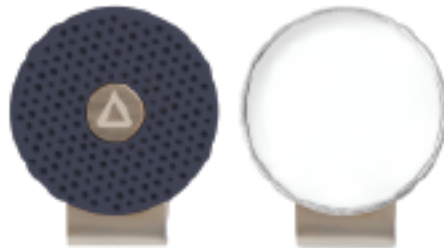

PAPER PROOF

Note: Please be advised that this Paper Proof is for logo placement only.

Item Number:	102569-836
Item Color:	Navy/Matte Nickel

Reference No:	E000000	Deco Location:	XXXXX
Decoration Size: (W x H)	XXXXX	Deco Color(s):	XXXXX

XX% to scale

100% to scale