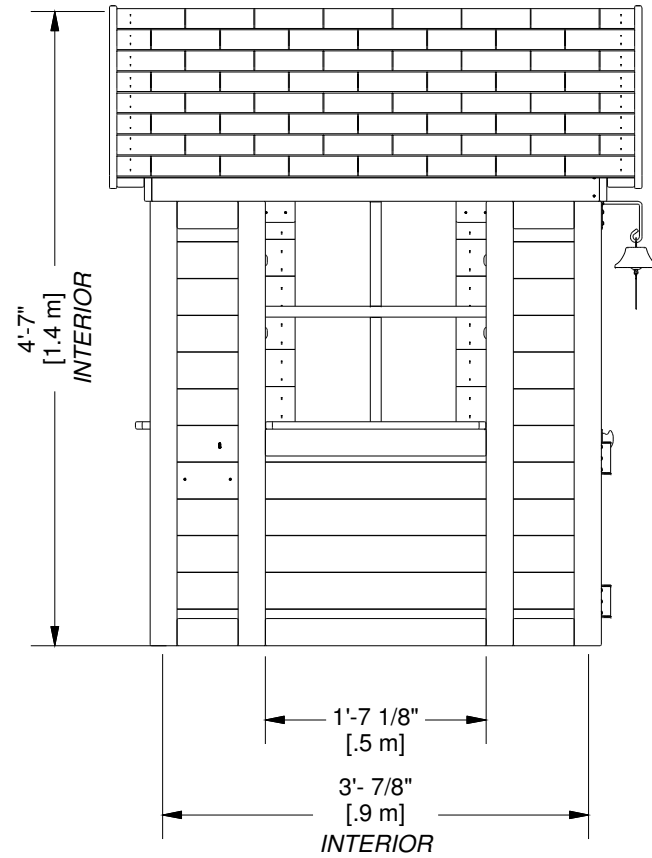

Part Number	2303027B SWEETWATER FOOTPRINT
Sheet	3 OF 4
Size	

Backyard Discovery
3305 Airport Dr, Pittsburg, KS. 66762
www.backyarddiscovery.com

This drawing and its contents are the property of Backyard Discovery issued in strict confidence and shall not without the prior written permission of the above stated company, be reproduced, copied, or used for any purpose whatsoever except the manufacture of articles for Backyard Discovery. This drawing is loaned and subject to return upon demand.

TOLERANCES UNLESS OTHERWISE SPECIFIED (UNITS: mm) GENERAL = +1 -0 X.X = ±0.5mm ANGULAR = ±0.5°	FINISH SCALE DATE DRAWN BY	DESCRIPTION PART NUMBER LABEL REV
	NONE 6/15/2023 wsmalley	2303027B SWEETWATER PLAYHOUSE