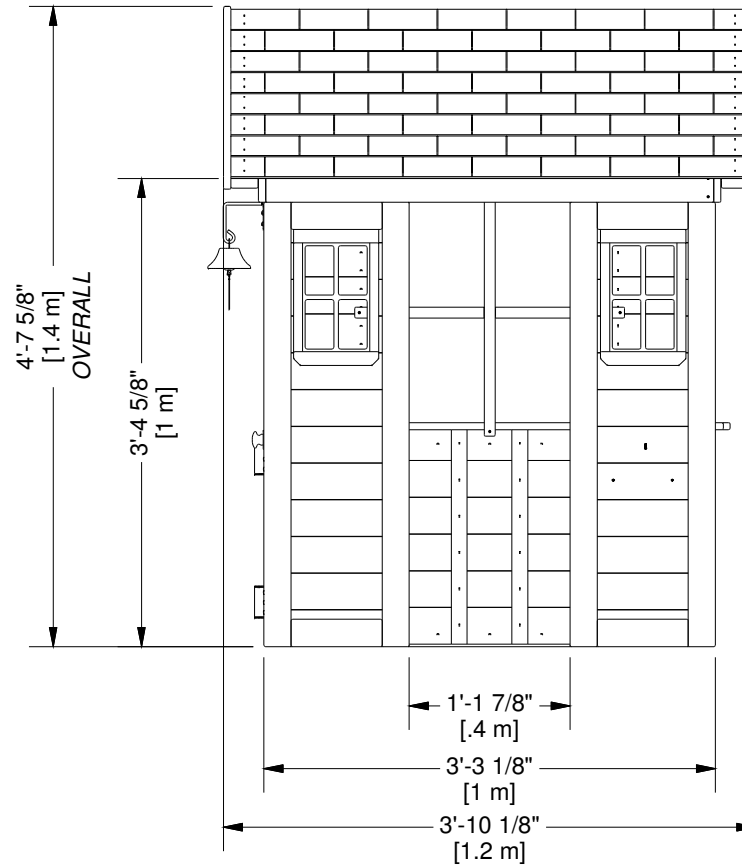

Part Number	2303027B SWEETWATER FOOTPRINT
Sheet	1 OF 4
Size	

Backyard Discovery
 3305 Airport Dr, Pittsburg, KS. 66762
www.backyarddiscovery.com

This drawing and its contents are the property of Backyard Discovery issued in strict confidence and shall not without the prior written permission of the above stated company, be reproduced, copied, or used for any purpose whatsoever except the manufacture of articles for Backyard Discovery. This drawing is loaned and subject to return upon demand.

TOLERANCES UNLESS OTHERWISE SPECIFIED (UNITS: mm) GENERAL = +1 -0 X.X = ±0.5mm ANGULAR = ±0.5°	FINISH	DESCRIPTION		
	SCALE	NONE		
	DATE	6/15/2023	PART NUMBER	
	DRAWN BY	wsmalley	2303027B SWEETWATER PLAYHOUSE	LABEL REV

TOLERANCES UNLESS OTHERWISE SPECIFIED (UNITS: mm)	FINISH	DESCRIPTION
GENERAL = +1 -0	SCALE	
X.X = ±0.5mm	NONE	
ANGULAR = ±0.5°	DATE	PART NUMBER
	6/15/2023	2303027B SWEETWATER PLAYHOUSE
	DRAWN BY	LABEL
	wsmalley	REV