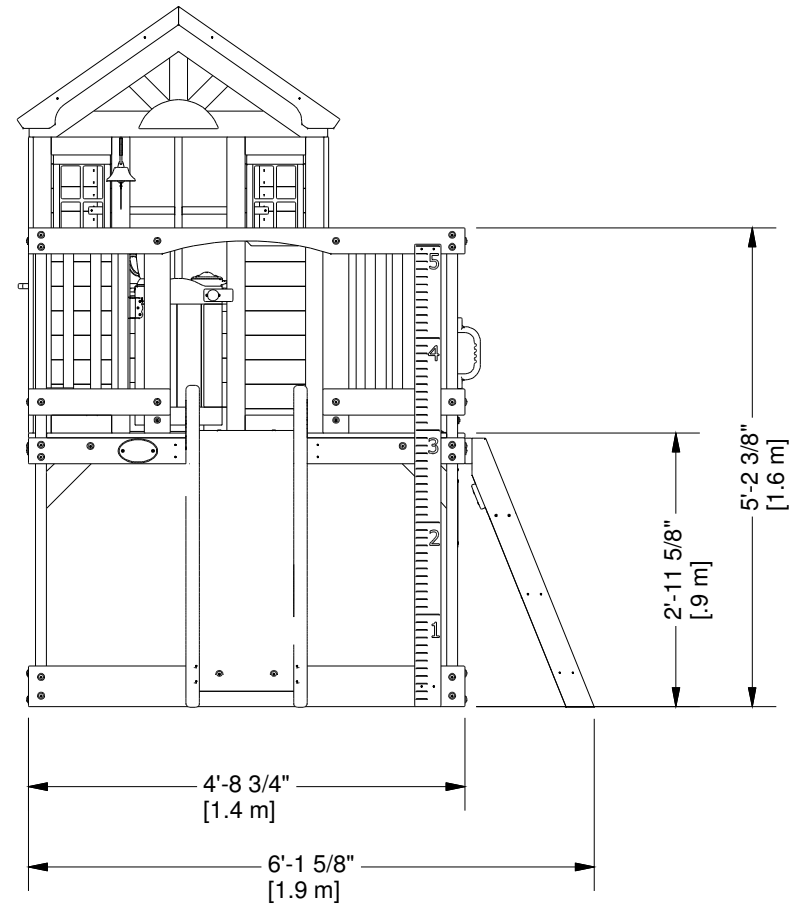

Part Number	2303027B SWEETWATER FOOTPRINT
Sheet	4 OF 4
Size	

Backyard Discovery 3305 Airport Dr, Pittsburg, KS. 66762 www.backyarddiscovery.com		
<i>This drawing and its contents are the property of Backyard Discovery issued in strict confidence and shall not without the prior written permission of the above stated company, be reproduced, copied, or used for any purpose whatsoever except the manufacture of articles for Backyard Discovery. This drawing is loaned and subject to return upon demand.</i>		
TOLERANCES UNLESS OTHERWISE SPECIFIED (UNITS: mm) GENERAL = +1 -0 X.X = ±0.5mm ANGULAR = ±0.5°		FINISH SCALE DATE DRAWN BY
		DESCRIPTION PART NUMBER LABEL REV
		NONE 6/15/2023 wsmalley
		2303027B SWEETWATER MASTER