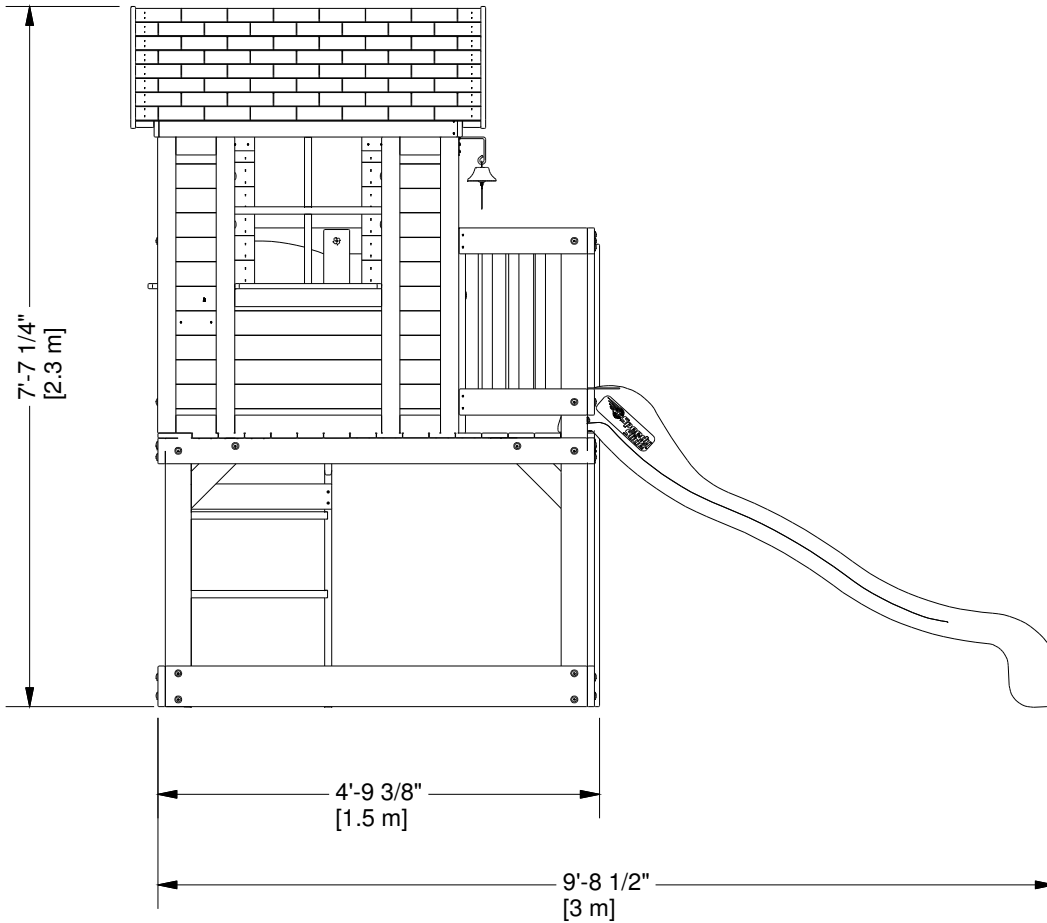

Part Number	2303027B SWEETWATER FOOTPRINT
Sheet	4 OF 4
Size	

Backyard Discovery 3305 Airport Dr, Pittsburg, KS. 66762 www.backyarddiscovery.com		
<i>This drawing and its contents are the property of Backyard Discovery issued in strict confidence and shall not without the prior written permission of the above stated company, be reproduced, copied, or used for any purpose whatsoever except the manufacture of articles for Backyard Discovery. This drawing is loaned and subject to return upon demand.</i>		
TOLERANCES UNLESS OTHERWISE SPECIFIED (UNITS: mm) GENERAL = +1 -0 X.X = ±0.5mm ANGULAR = ±0.5°		FINISH SCALE DATE DRAWN BY
		DESCRIPTION PART NUMBER LABEL REV
		NONE 6/15/2023 wsmalley
		2303027B SWEETWATER MASTER