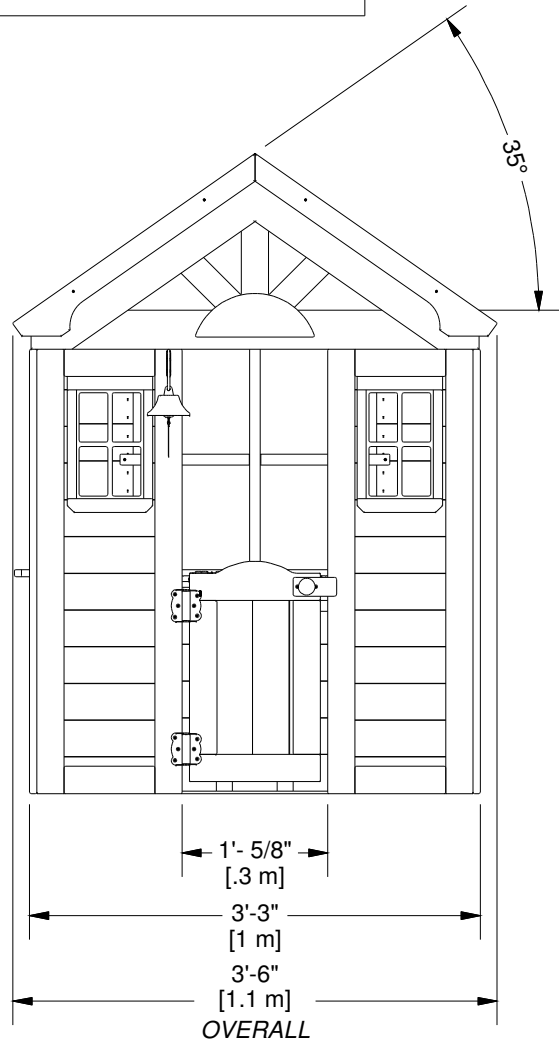

Part Number	2303027B SWEETWATER FOOTPRINT
Sheet	1 OF 4
Size	

Backyard Discovery
 3305 Airport Dr, Pittsburg, KS. 66762
www.backyarddiscovery.com

This drawing and its contents are the property of Backyard Discovery issued in strict confidence and shall not without the prior written permission of the above stated company, be reproduced, copied, or used for any purpose whatsoever except the manufacture of articles for Backyard Discovery. This drawing is loaned and subject to return upon demand.

TOLERANCES UNLESS OTHERWISE SPECIFIED (UNITS: mm) GENERAL = +1 -0 X.X = ±0.5mm ANGULAR = ±0.5°	FINISH	DESCRIPTION		
	SCALE	NONE		
	DATE	6/15/2023	PART NUMBER	
	DRAWN BY	wsmalley	2303027B SWEETWATER PLAYHOUSE	LABEL REV

TOLERANCES UNLESS OTHERWISE SPECIFIED (UNITS: mm)	FINISH	DESCRIPTION
GENERAL = +1 -0	SCALE	
X.X = ±0.5mm	NONE	
ANGULAR = ±0.5°	DATE	PART NUMBER
	6/15/2023	2303027B SWEETWATER PLAYHOUSE
	DRAWN BY	LABEL
	wsmalley	REV