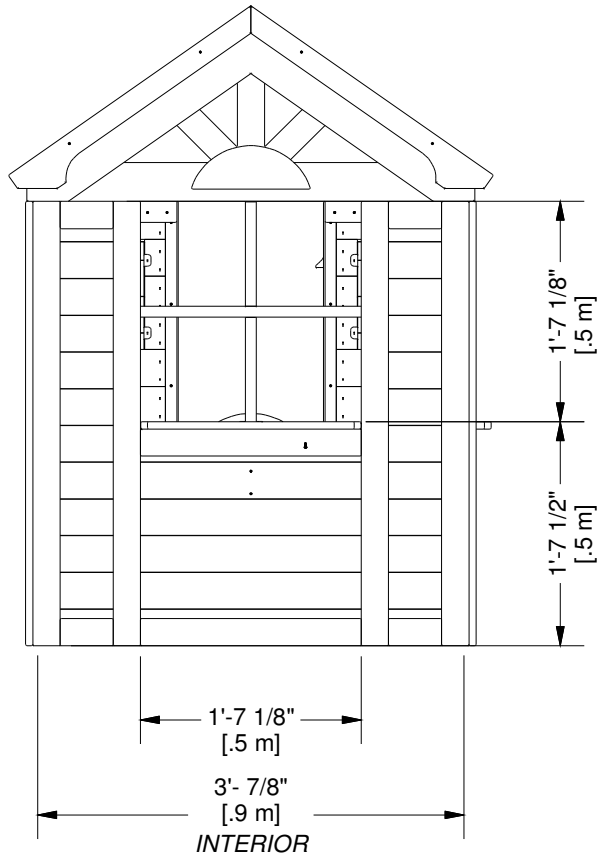

Part Number	2303027B SWEETWATER FOOTPRINT
Sheet	3 OF 4
Size	

Backyard Discovery
3305 Airport Dr, Pittsburg, KS. 66762
www.backyarddiscovery.com

This drawing and its contents are the property of Backyard Discovery issued in strict confidence and shall not without the prior written permission of the above stated company, be reproduced, copied, or used for any purpose whatsoever except the manufacture of articles for Backyard Discovery. This drawing is loaned and subject to return upon demand.

TOLERANCES UNLESS OTHERWISE SPECIFIED (UNITS: mm) GENERAL = +1 -0 X.X = ±0.5mm ANGULAR = ±0.5°	FINISH SCALE DATE DRAWN BY	DESCRIPTION PART NUMBER LABEL REV
	NONE 6/15/2023 wsmalley	2303027B SWEETWATER PLAYHOUSE