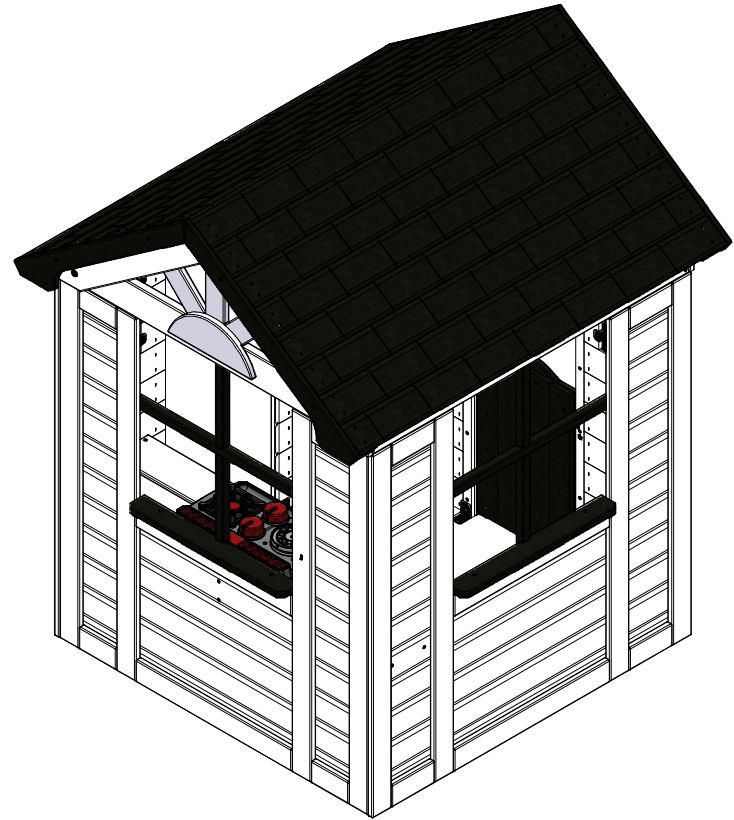

Part Number	2303027B SWEETWATER FOOTPRINT
Sheet	1 OF 4
Size	

Backyard Discovery
 3305 Airport Dr, Pittsburg, KS. 66762
www.backyarddiscovery.com

This drawing and its contents are the property of Backyard Discovery issued in strict confidence and shall not without the prior written permission of the above stated company, be reproduced, copied, or used for any purpose whatsoever except the manufacture of articles for Backyard Discovery. This drawing is loaned and subject to return upon demand.

TOLERANCES UNLESS OTHERWISE SPECIFIED (UNITS: mm) GENERAL = +1 -0 X.X = ±0.5mm ANGULAR = ±0.5°	FINISH	DESCRIPTION		
	SCALE	NONE		
	DATE	6/15/2023	PART NUMBER	
	DRAWN BY	wsmalley	2303027B SWEETWATER PLAYHOUSE	LABEL REV