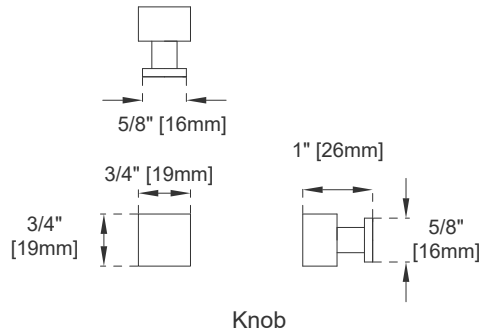

Hardware Material and Finish: Zinc Alloy in Polished Chrome

Fits Drain Hole Size: 1-3/4"

Overflow: Yes, Front Facing

Full Extension, Soft Close Glides

European Soft Close Hinges

Aluminum Laminate Drawer Liners

Adjustable Levelers

Dimension

Width: 35-7/8"

Depth: 23-1/4"

Height: 33-1/2"

Rough-In Height: 21-1/2"

36" ATHENS VANITY

JAMES MARTIN VANITIES

E645-V36-GW

Top View 1

Top View 2

Front View 1

Front View 2

All dimensions are nominal
Diagrams are of cabinet only –James Martin Optional Countertops and sinks are not shown

Visit website for warranty and installation information
www.jamesmartinvanities.com

36" ATHENS VANITY

JAMES MARTIN VANITIES

E645-V36-GW

Side View 2

Side View 1

Back View

All dimensions are nominal
Diagrams are of cabinet only –James Martin Optional Countertops and sinks are not shown

Visit website for warranty and installation information
www.jamesmartinvanities.com