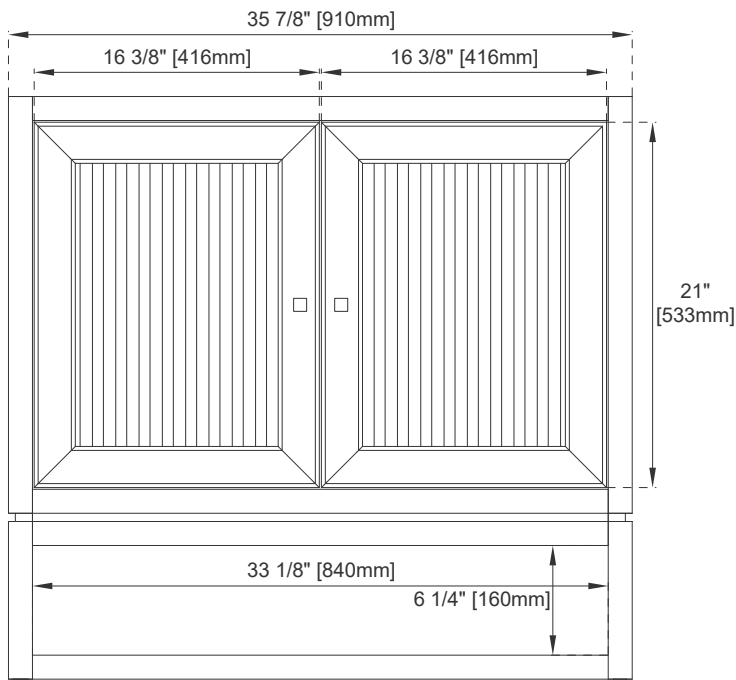

Hardware Material and Finish: Zinc Alloy in Polished Chrome

Fits Drain Hole Size: 1-3/4"

Overflow: Yes, Front Facing

Full Extension, Soft Close Glides

European Soft Close Hinges

Aluminum Laminate Drawer Liners

Adjustable Levelers

Dimension

Width: 35-7/8"

Depth: 23-1/4"

Height: 33-1/2"

Rough-In Height: 21-1/2"

36" ATHENS VANITY

JAMES MARTIN VANITIES

E645-V36-GW

Top View 1

Top View 2

Front View 1

Front View 2

All dimensions are nominal
Diagrams are of cabinet only –James Martin Optional Countertops and sinks are not shown

Visit website for warranty and installation information
www.jamesmartinvanities.com

36" ATHENS VANITY

JAMES MARTIN VANITIES

E645-V36-GW

Side View 2

Side View 1

Back View

All dimensions are nominal
Diagrams are of cabinet only –James Martin Optional Countertops and sinks are not shown

Visit website for warranty and installation information
www.jamesmartinvanities.com