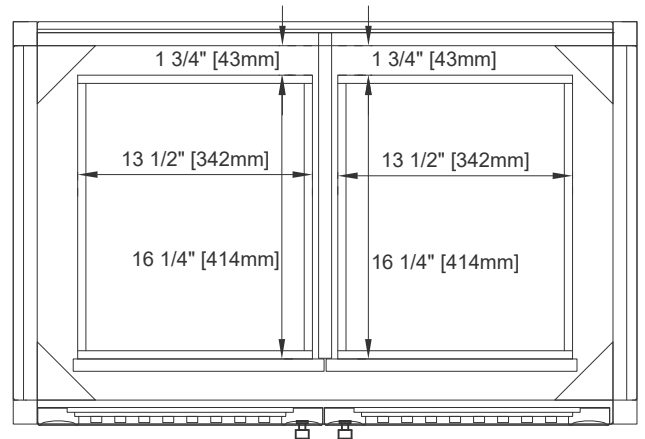

Adjustable Levelers

Dimension

Width: 35-7/8"

Depth: 23-1/4"

Height: 33-1/2"

Rough-In Height: 21-1/2"

36" ATHENS VANITY

JAMES MARTIN VANITIES

E645-V36-GW

Top View 1

Top View 2

Front View 1

Front View 2

All dimensions are nominal
Diagrams are of cabinet only –James Martin Optional Countertops and sinks are not shown

Visit website for warranty and installation information
www.jamesmartinvanities.com

36" ATHENS VANITY

JAMES MARTIN VANITIES

E645-V36-GW

Side View 2

Side View 1

Back View

All dimensions are nominal
Diagrams are of cabinet only –James Martin Optional Countertops and sinks are not shown

Visit website for warranty and installation information
www.jamesmartinvanities.com