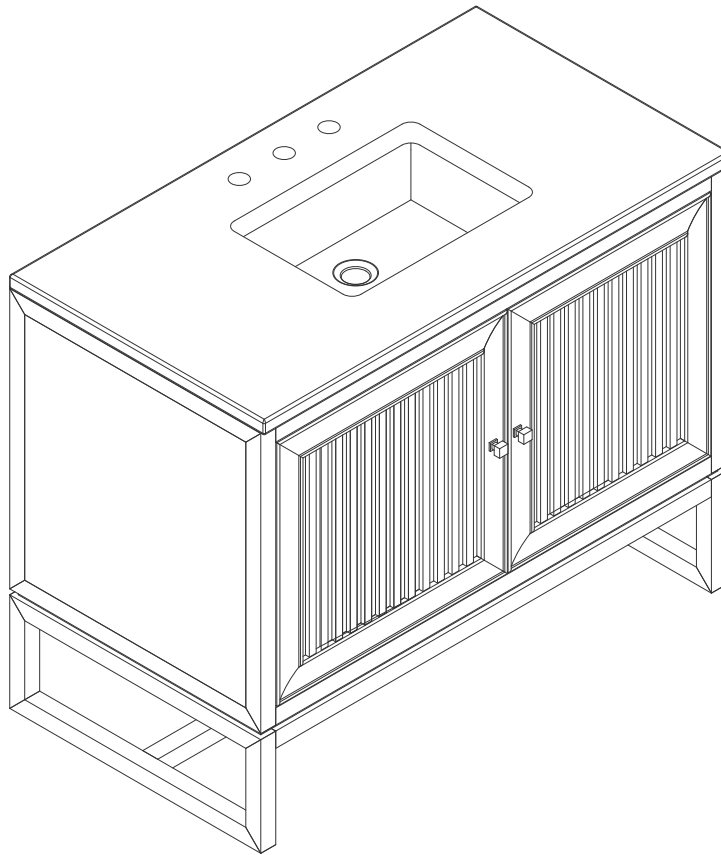

36" ATHENS VANITY

JAMES MARTIN
VANITIES

E645-V36-GW

Features and Materials

Solids: Yellow Poplar

Panels: MDF

Installation Type: Floor Standing with Wood Base or Wall Mounted

Number of Basins: One, with Optional 3cm Top

Vanity Top Included: NO, Optional 3cm Tops Available with Sinks

Number of Doors: Two

Number of Drawers: Two

USB/Power Component: Yes(ETL5011080)

Cord Length: 6'6"

Assembly Type: Installation of Optional 3cm Top

Assembly Type: Remove Base to Wall Hang (hardware included)

Door Panel: Reversible. One Side Finished in Glossy White, One Side Natural Cork (Pattern: Patchwork)

Drawer Box Material and Construction: 12mm Plywood/English Dovetail Joinery

Adjustable Levelers

Dimension

Width: 35-7/8"

Depth: 23-1/4"

Height: 33-1/2"

Rough-In Height: 21-1/2"

36" ATHENS VANITY

JAMES MARTIN VANITIES