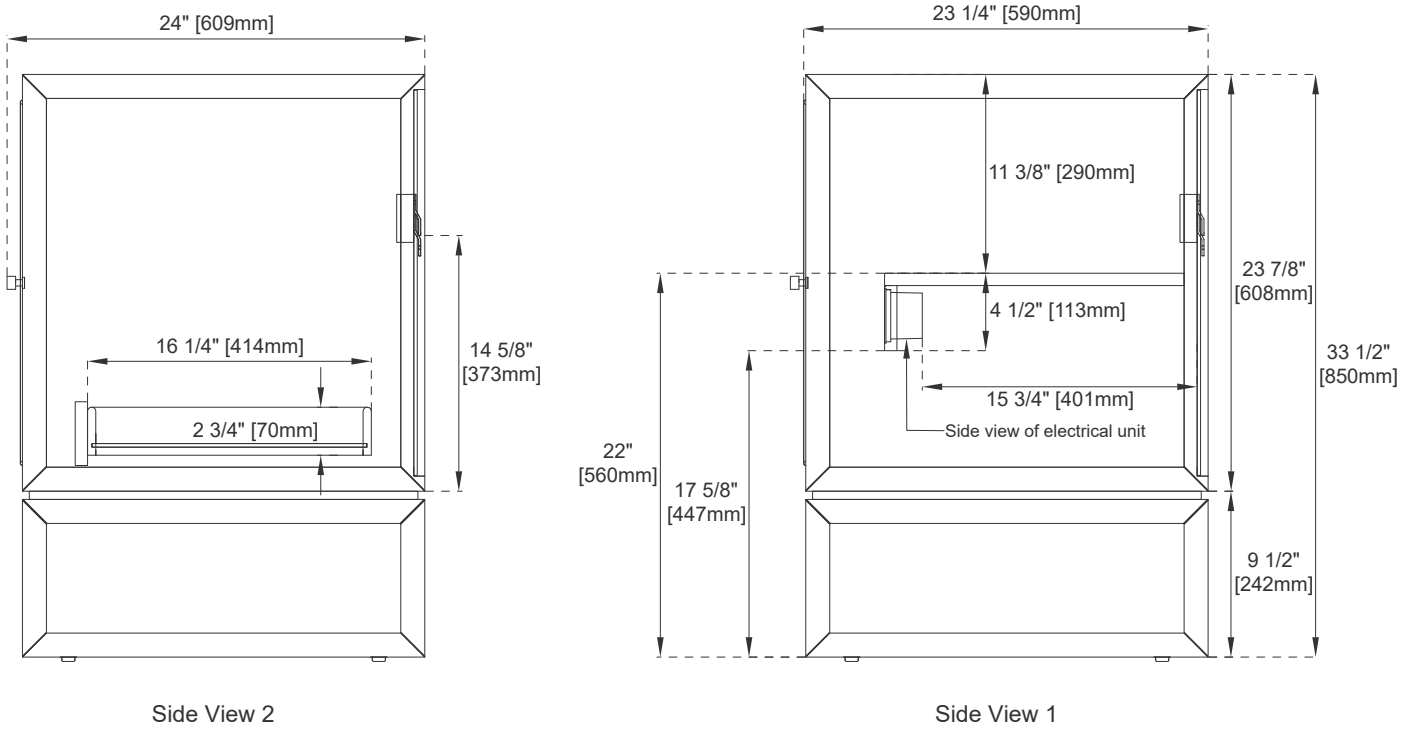

Hardware Material and Finish: Zinc Alloy in Polished Chrome

Fits Drain Hole Size: 1-3/4"

Overflow: Yes, Front Facing

Full Extension, Soft Close Glides

European Soft Close Hinges

Aluminum Laminate Drawer Liners

Adjustable Levelers

Dimension

Width: 35-7/8"

Depth: 23-1/4"

Height: 33-1/2"

Rough-In Height: 21-1/2"

36" ATHENS VANITY

JAMES MARTIN VANITIES

E645-V36-GW

Top View 1

Top View 2

Front View 1

Front View 2

All dimensions are nominal
Diagrams are of cabinet only –James Martin Optional Countertops and sinks are not shown

Visit website for warranty and installation information
www.jamesmartinvanities.com

36" ATHENS VANITY

JAMES MARTIN VANITIES

E645-V36-GW

Side View 2

Side View 1

Back View

All dimensions are nominal
Diagrams are of cabinet only –James Martin Optional Countertops and sinks are not shown

Visit website for warranty and installation information
www.jamesmartinvanities.com