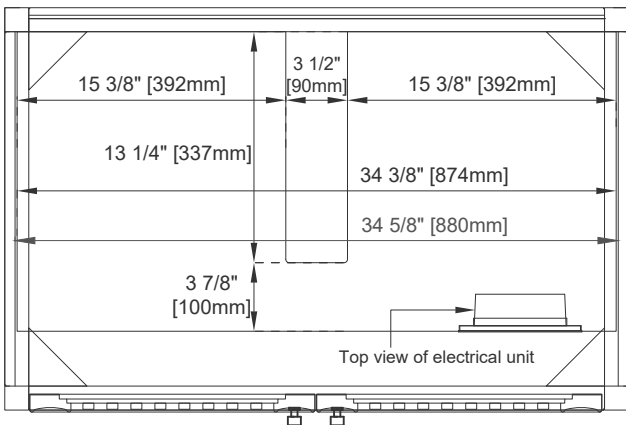

Vanity Top Included: NO, Optional 3cm Tops Available with Sinks

Number of Doors: Two

Number of Drawers: Two

USB/Power Component: Yes(ETL5011080)

Cord Length: 6'6"

Assembly Type: Installation of Optional 3cm Top

Adjustable Levelers

Dimension

Width: 35-7/8"

Depth: 23-1/4"

Height: 33-1/2"

Rough-In Height: 21-1/2"

36" ATHENS VANITY

JAMES MARTIN VANITIES

E645-V36-GW

Top View 1

Top View 2

Front View 1

Front View 2

All dimensions are nominal
Diagrams are of cabinet only –James Martin Optional Countertops and sinks are not shown

Visit website for warranty and installation information
www.jamesmartinvanities.com

36" ATHENS VANITY

JAMES MARTIN VANITIES

E645-V36-GW

Side View 2

Side View 1

Back View

All dimensions are nominal
Diagrams are of cabinet only –James Martin Optional Countertops and sinks are not shown

Visit website for warranty and installation information
www.jamesmartinvanities.com