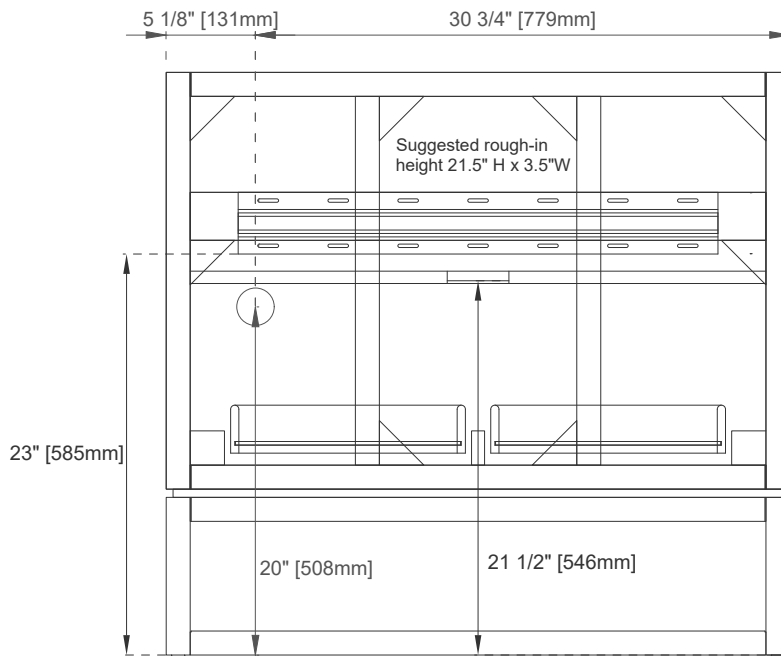

Hardware Material and Finish: Zinc Alloy in Polished Chrome

Fits Drain Hole Size: 1-3/4"

Overflow: Yes, Front Facing

Full Extension, Soft Close Glides

European Soft Close Hinges

Aluminum Laminate Drawer Liners

Adjustable Levelers

Dimension

Width: 35-7/8"

Depth: 23-1/4"

Height: 33-1/2"

Rough-In Height: 21-1/2"

36" ATHENS VANITY

JAMES MARTIN VANITIES

E645-V36-GW

Top View 1

Top View 2

Front View 1

Front View 2

All dimensions are nominal
Diagrams are of cabinet only –James Martin Optional Countertops and sinks are not shown

Visit website for warranty and installation information
www.jamesmartinvanities.com

36" ATHENS VANITY

JAMES MARTIN VANITIES

E645-V36-GW

Side View 2

Side View 1

Back View

All dimensions are nominal
Diagrams are of cabinet only –James Martin Optional Countertops and sinks are not shown

Visit website for warranty and installation information
www.jamesmartinvanities.com