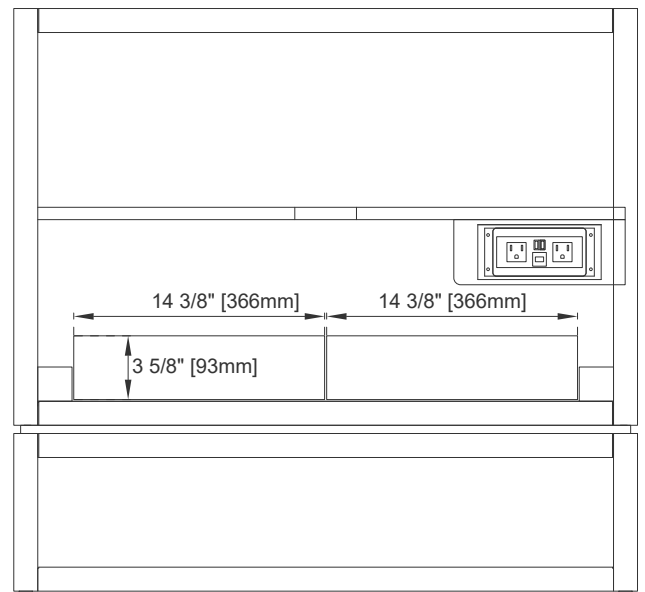

Hardware Material and Finish: Zinc Alloy in Polished Chrome

Fits Drain Hole Size: 1-3/4"

Overflow: Yes, Front Facing

Full Extension, Soft Close Glides

European Soft Close Hinges

Aluminum Laminate Drawer Liners

Adjustable Levelers

Dimension

Width: 35-7/8"

Depth: 23-1/4"

Height: 33-1/2"

Rough-In Height: 21-1/2"

36" ATHENS VANITY

JAMES MARTIN VANITIES

E645-V36-GW

Top View 1

Top View 2

Front View 1

Front View 2

All dimensions are nominal
Diagrams are of cabinet only –James Martin Optional Countertops and sinks are not shown

Visit website for warranty and installation information
www.jamesmartinvanities.com

36" ATHENS VANITY

JAMES MARTIN VANITIES

E645-V36-GW

Side View 2

Side View 1

Back View

All dimensions are nominal
Diagrams are of cabinet only –James Martin Optional Countertops and sinks are not shown

Visit website for warranty and installation information
www.jamesmartinvanities.com