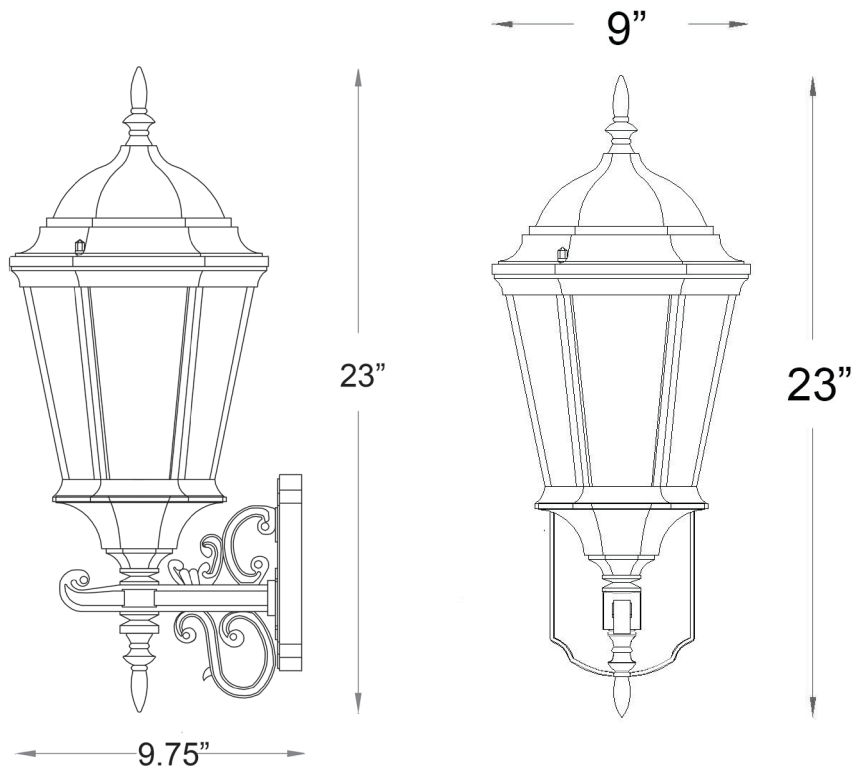

5203BK

RICHMOND 1-LIGHT WALL LANTERN

Description: Richmond 1-light wall lantern

Finish: Matte black

Dimensions: 9" W x 23" H x 9-3/4" ext.
 Height on center: 18"

Bulbs: 1-100w medium

Installed Weight: 5 lbs.

Certification: Wet location

Material: Cast aluminum

Shade: Glass

Glass: Clear beveled

Back Plate Dimensions: 4-1/4" x 7"

Chain/Wire: NA

Additional Finishes: NA