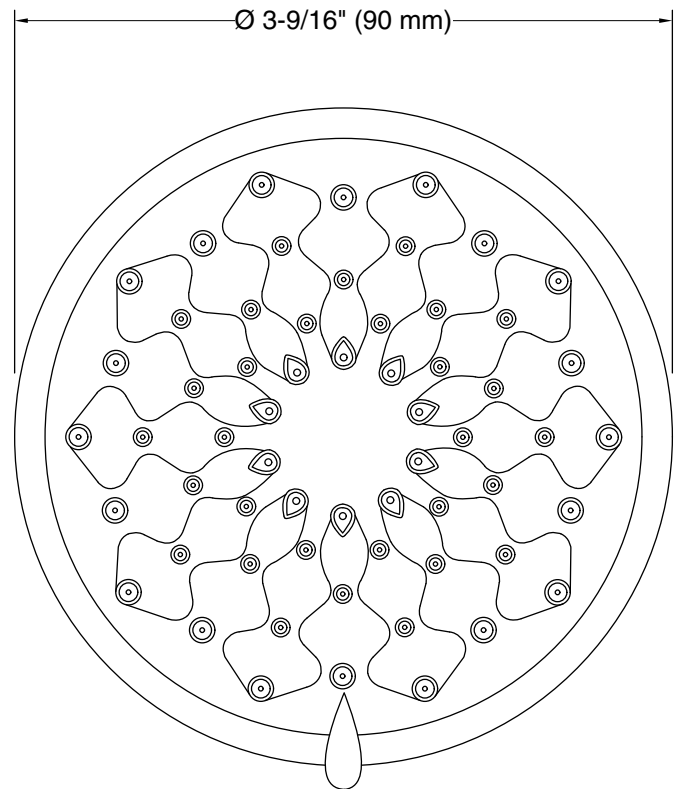

Features

- Showerhead features transitional nature-inspired design
- Advanced spray engine provides three alternate experiences: wide coverage, intense drenching, and targeted spray
- Wide coverage spray produces an encompassing spray for everyday use
- Intense drenching spray delivers a forceful spray ideal for rinsing shampoo from hair
- Targeted spray is a focused stream for targeting sore muscles or use as a utility spray
- Simple thumb tab smoothly transitions between sprays
- Spray nozzles cover full area of sprayhead
- MasterClean™ sprayface features an easy-to-clean surface that withstands mineral buildup and maximizes spray performance
- 1.75 gpm (6.6 lpm) flow rate.
- 1/2" NPT connection
- This product can help a building earn Water Efficiency points in LEED® Green Building Rating System

Available Colors/Finishes

Color tiles intended for reference only.

Color	Code	Description
	CP	Polished Chrome
	BN	Vibrant® Brushed Nickel

Technical Information

All product dimensions are nominal.

Spout:

Shower/Rainhead rated max flow: 1.75 gal/min (6.6 l/min)