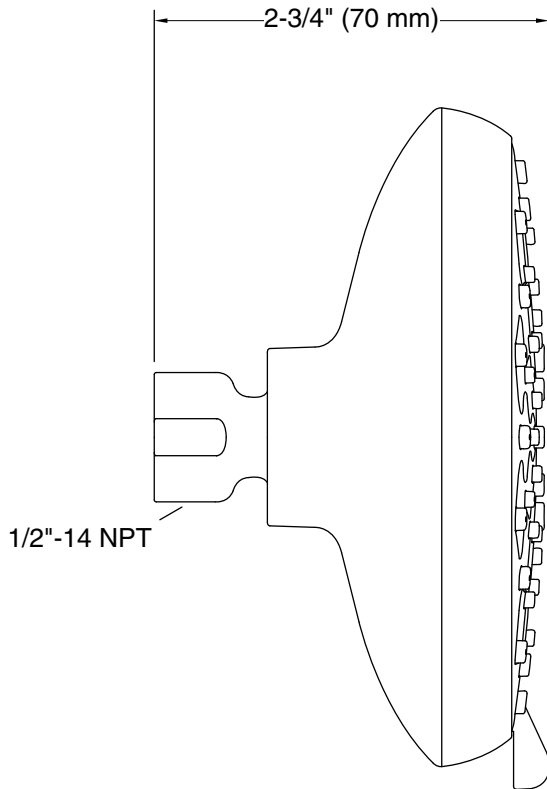

Features

- Showerhead features transitional nature-inspired design
- Advanced spray engine provides three alternate experiences: wide coverage, intense drenching, and targeted spray
- Wide coverage spray produces an encompassing spray for everyday use
- Intense drenching spray delivers a forceful spray ideal for rinsing shampoo from hair
- Targeted spray is a focused stream for targeting sore muscles or use as a utility spray
- Simple thumb tab smoothly transitions between sprays
- Spray nozzles cover full area of sprayhead
- MasterClean™ sprayface features an easy-to-clean surface that withstands mineral buildup and maximizes spray performance
- 1.75 gpm (6.6 lpm) flow rate.
- 1/2" NPT connection
- This product can help a building earn Water Efficiency points in LEED® Green Building Rating System

Available Colors/Finishes

Color tiles intended for reference only.

Color	Code	Description
	CP	Polished Chrome
	BN	Vibrant® Brushed Nickel

Technical Information

All product dimensions are nominal.

Spout:

Shower/Rainhead rated max flow: 1.75 gal/min (6.6 l/min)