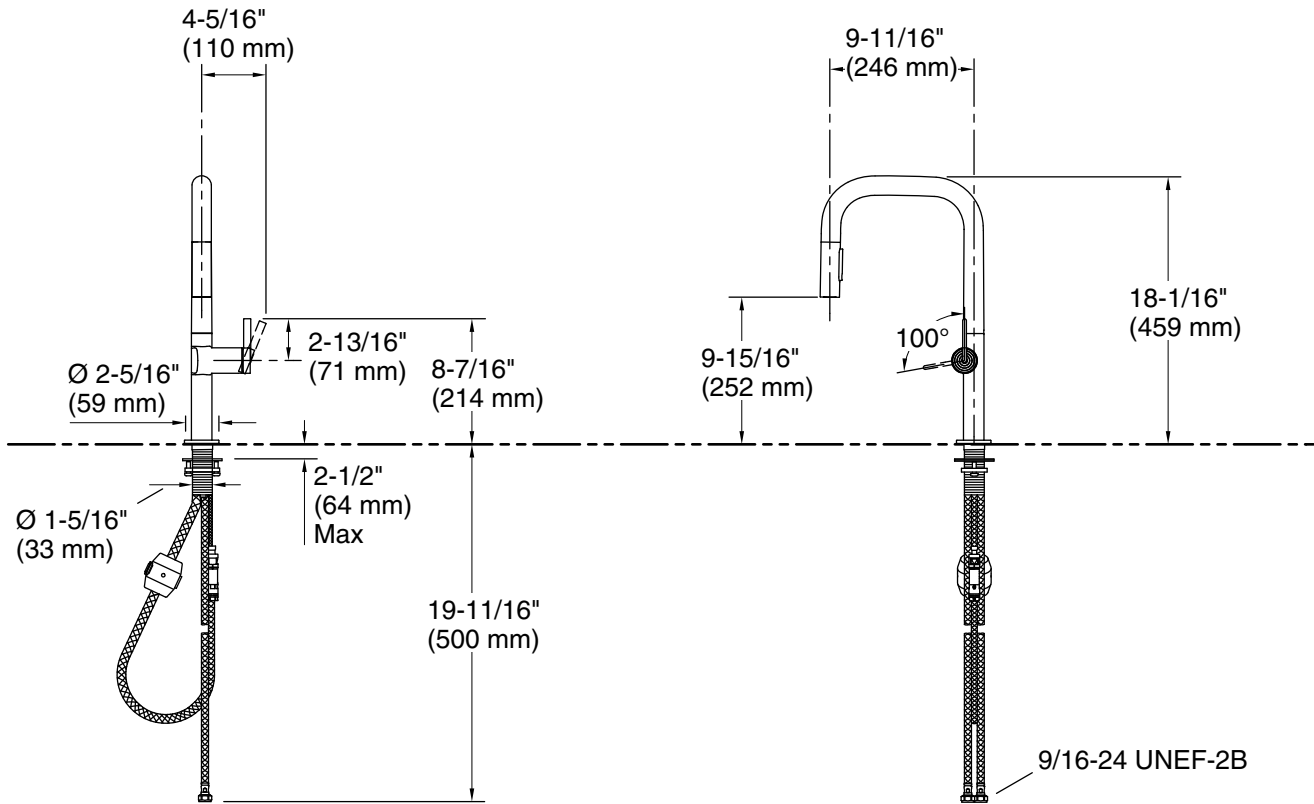

### Installation

- For single-hole or three-hole installation (escutcheon plate sold separately)
- Flexible supply lines simplify installation

### Optional Products/Accessories

K-24461 Three-hole kitchen faucet escutcheon

ADA

CSA B651

### Technical Information

All product dimensions are nominal.

Faucet flow rate: 1.5 gal/min (5.7 l/min)

### Spout:

Spout reach: 9-11/16" (246 mm)