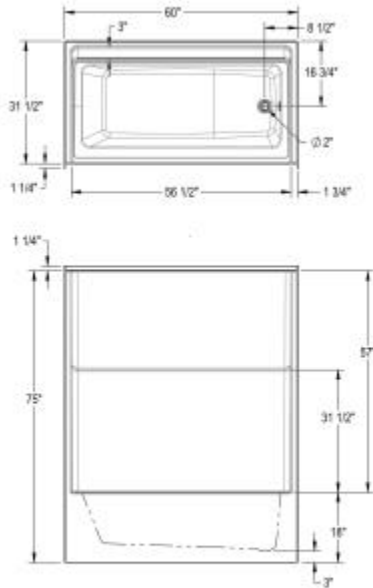

Icon TS6032X AFR Acrylx Alcove One-Piece Tub Shower

Model number:

TS6032XL-WH

Dimensions: 60" x 32.75" x 76.25"

Installation: Alcove

Material: AcryIX™

Dimensions

60 x 32 3/4 x 76 1/4 In.
(1524 x 832 x 1937 mm)

Weight

138 lbs - 63 kg

Deep Sump Height

10.625 In. - 270 mm

Drain location:

Left

Right

Project:

Contractor:

Representative:

Date:

Tel:

Notes: