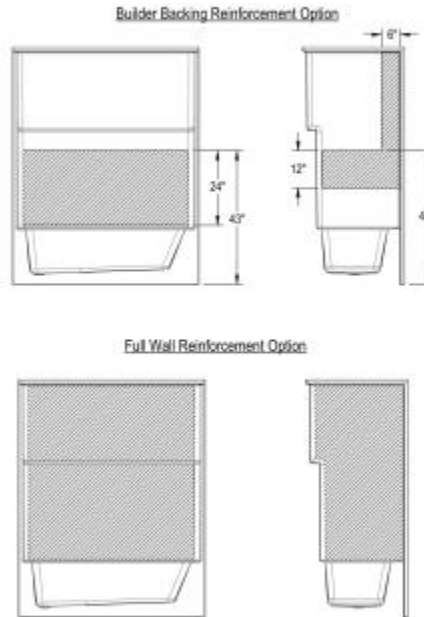

Icon TS6032X AFR Acrylx Alcove One-Piece Tub Shower

Model number:

TS6032XL-WH

Dimensions: 60" x 32.75" x 76.25"

Installation: Alcove

Material: AcryIX™

Dimensions

60 x 32 3/4 x 76 1/4 In.
(1524 x 832 x 1937 mm)

Weight

138 lbs - 63 kg

Deep Sump Height

10.625 In. - 270 mm

Drain location:

Left

Right

Project:

Contractor:

Representative:

Date:

Tel:

Notes: