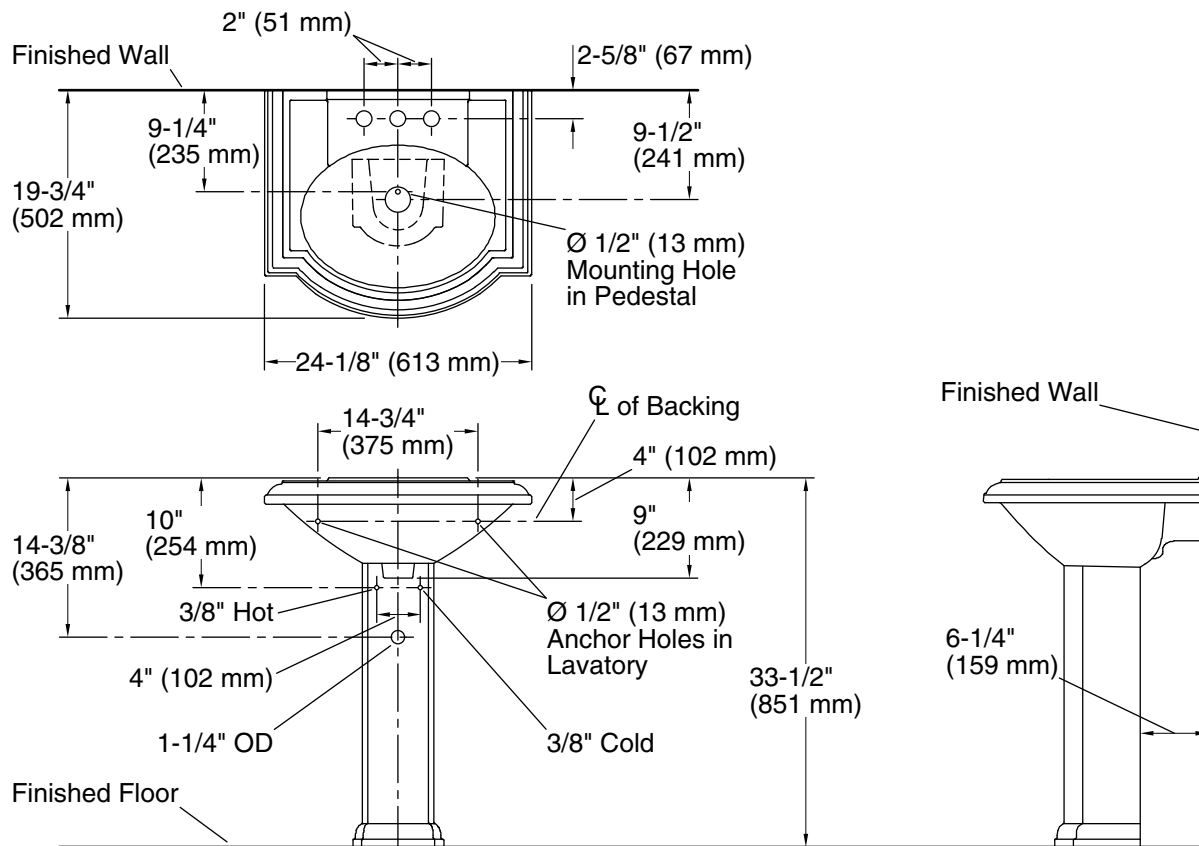

Technical Information

All product dimensions are nominal.

Basin configuration:	Single Bowl
Center(s):	4" (102 mm)
Bowl area:	Length: 17" (432 mm) Width: 12" (305 mm) Water depth: 4-7/8" (124 mm)
With overflow:	Yes
Number of deck holes:	3
Faucet hole(s):	1-1/4" (32 mm)
Drain hole:	1-3/4" (44 mm)

Notes

Install this product according to the installation instructions.