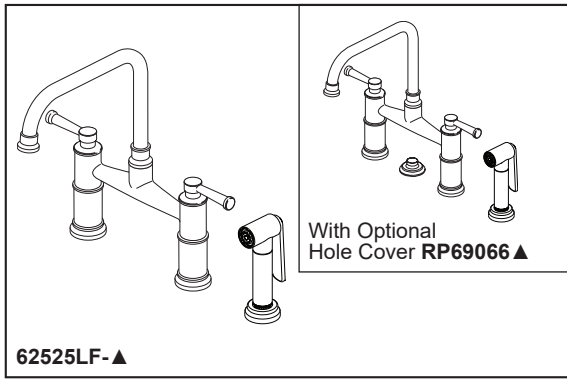

BRIZO®

KITCHEN FAUCETS

- Artesso® Kitchen Collection
- Two Handle Widespread Bridge

STANDARD SPECIFICATIONS:

- Max flow rate 1.8 gpm @ 60 PSI, 6.8 L/Min @ 414 kPa
- Two or three hole mount. Additional hole cover available for 4 hole installation.
- Ceramic cartridges
- Spout rotates 360°
- Solid brass with one-piece cast brass waterway
- Twin lever handles

WARRANTY

- Parts and Finish – Lifetime limited warranty; or for commercial purchasers, 10 years for multi-family residential (apartments and condominiums) and 5 years for all other commercial uses, in each case from the date the product is received by the original purchaser or their authorized representative (installation contractor, etc.).
- Please go to www.brizo.com for the complete details of our limited warranty

COMPLIES WITH:

- ASME A112.18.1 / CSA B125.1
- NSF/ANSI/CAN 61 & 372
- ICC/ANSI A117.1 - Valve control only

▲ Designate Proper Finish Suffix

Brizo Kitchen & Bath Company reserves the right (1) to make changes in specifications and materials, and (2) to change or discontinue models, both without notice or obligation. Dimensions are for reference only. See current full-line price book or www.brizo.com for finish options and product availability.

BSP-K-62525LF Rev. E

Brizo Kitchen & Bath Company

55 E. 111th Street, Carmel, IN 46280
350 South Edgeware Road, St. Thomas, ON N5P 4L1
© 2026 Brizo Kitchen & Bath Company