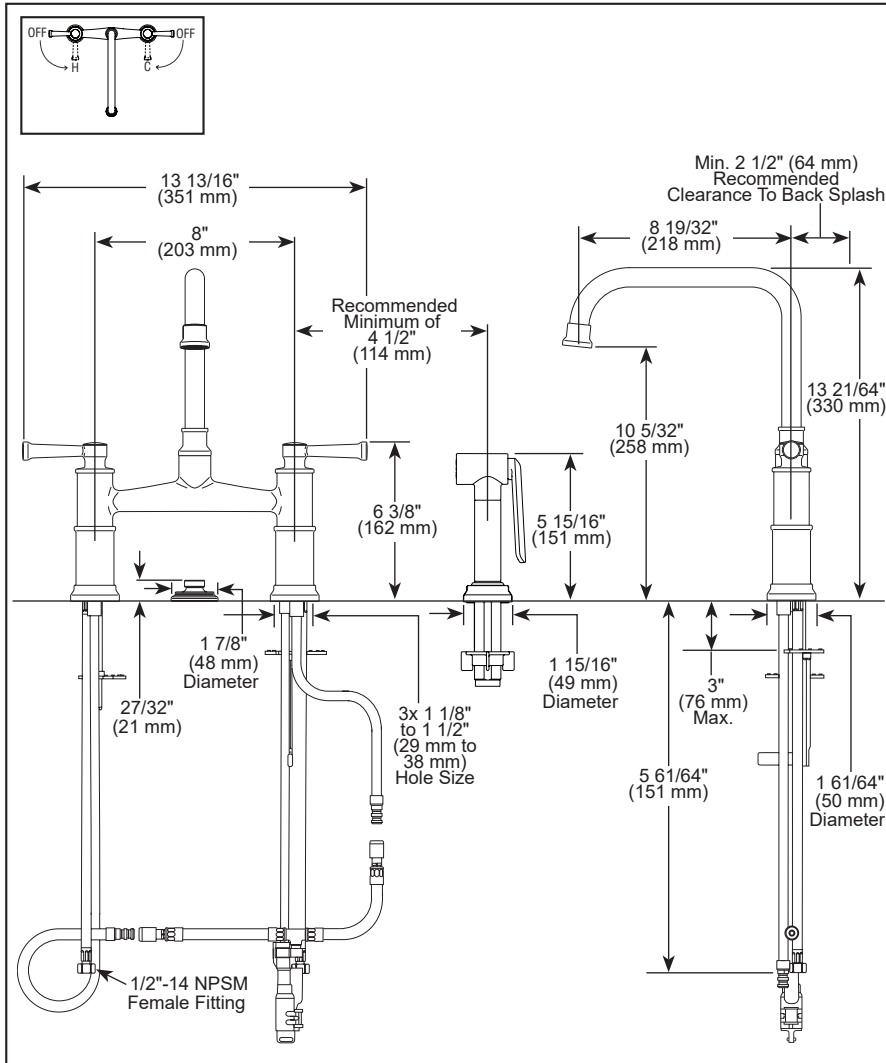

BRIZO®

KITCHEN FAUCETS

- Artesso® Kitchen Collection
- Two Handle Widespread Bridge

STANDARD SPECIFICATIONS:

- Max flow rate 1.8 gpm @ 60 PSI, 6.8 L/Min @ 414 kPa
- Two or three hole mount. Additional hole cover available for 4 hole installation.
- Ceramic cartridges
- Spout rotates 360°
- Solid brass with one-piece cast brass waterway
- Twin lever handles

COMPLIES WITH:

- ASME A112.18.1 / CSA B125.1
- NSF/ANSI/CAN 61 & 372
- ICC/ANSI A117.1 - Valve control only

▲ Designate Proper Finish Suffix

Brizo Kitchen & Bath Company reserves the right (1) to make changes in specifications and materials, and (2) to change or discontinue models, both without notice or obligation. Dimensions are for reference only. See current full-line price book or www.brizo.com for finish options and product availability.