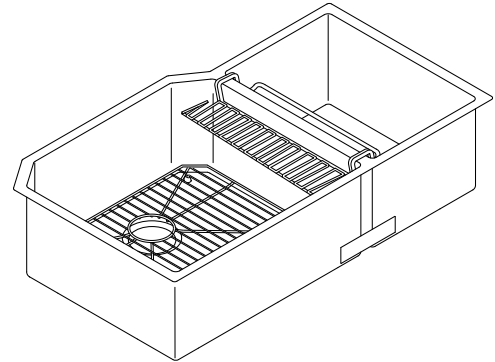

Features

- 36" minimum base cabinet width
- Extra-large/medium bowls
- Left bowl is sized to fit a half cookie sheet flat in the bottom of the basin
- 9" (229 mm) depth provides generous workspace
- Rear drain increases workspace in the sink and allows for more storage space underneath the sink
- Includes divider dishcloth bar, divider utility shelf, and bottom sink rack
- Includes installation hardware
- Rounded 10mm corners are easy to clean

Material

- Premium 16-gauge stainless steel

Installation

- Undermount

Recommended Products/Accessories

- K-6445 Sink Rack
- K-6647 Right-Bowl Sink Rack
- K-8801 Sink drain and strainer with tailpiece
- K-8799 Sink drain and strainer basket
- K-23726 Drain treatment
- K-23729 Stainless steel cleaner

Optional Products/Accessories

- K-6667 Wood Cutting Board
- K-11352 Disposal Flange with Stopper

Codes/Standards

ASME A112.19.3/CSA B45.4

KOHLER® Stainless Steel Sinks Lifetime Limited Warranty

See website for detailed warranty information.