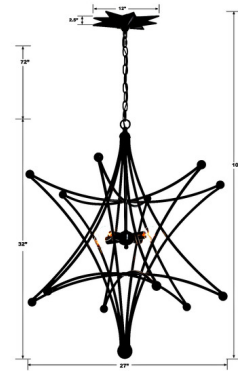

Specifications

COLOR N/A
BODY FINISH Black
WATTAGE 36W
DIMMER Dimmable
DIMENSIONS 27"W x 32"H
BULB NOT INCLUDED 4 x G16.5/Candelabra (E12)/9W/120V LED
OTHER BULB OPTIONS G16.5/Candelabra (E12)/60W/120V Incandescent
COUNTRY OF ORIGIN China

Technical Information

PRODUCT DIMENSIONS Adjustable Chain Length: 72"

Shown in black

CLICK TO VIEW PRODUCT

Notes: