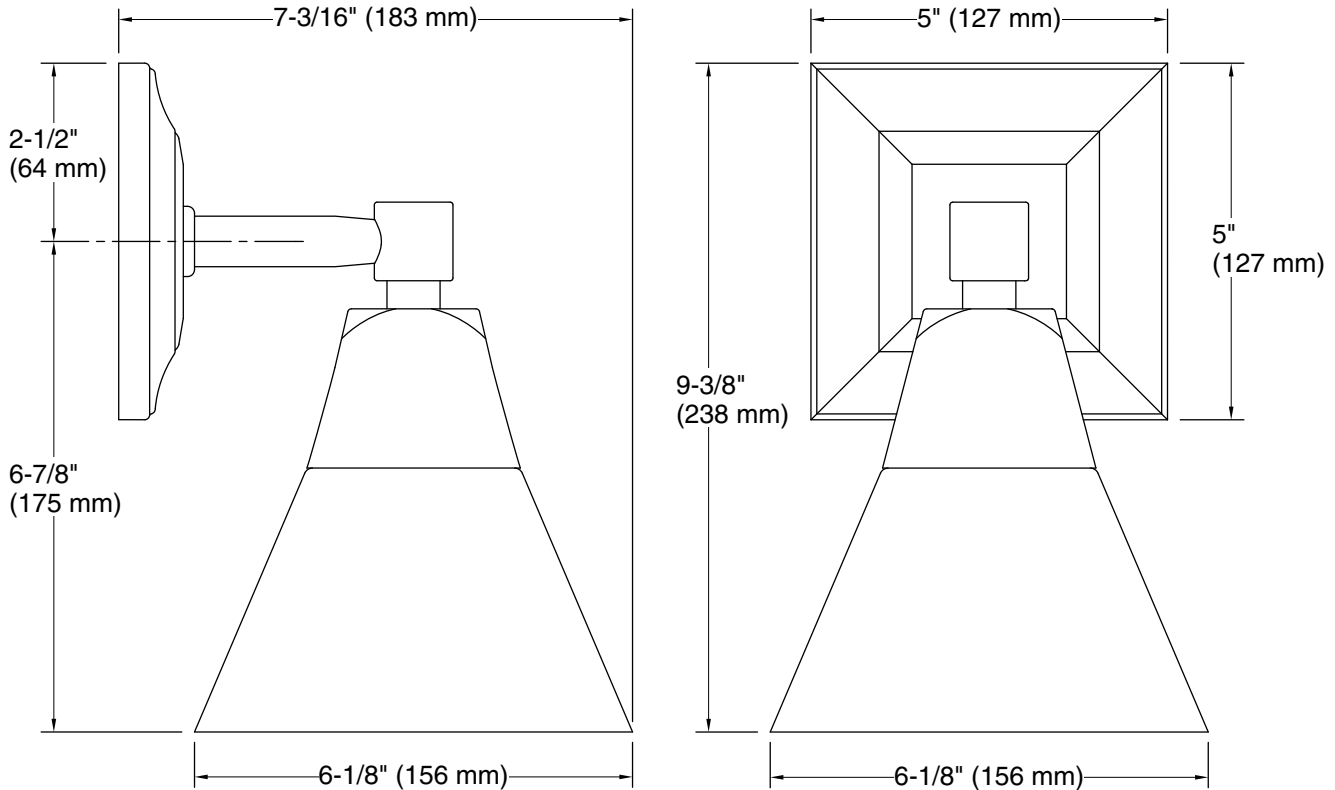

Color	Code	Description
	SNL	Polished Nickel
	BNL	Brushed Nickel
	CPL	Polished Chrome

Required Electrical Service

One circuit required.

Lights: 120 V, 0.5 A, 60 Hz

Technical Information

All product dimensions are nominal.