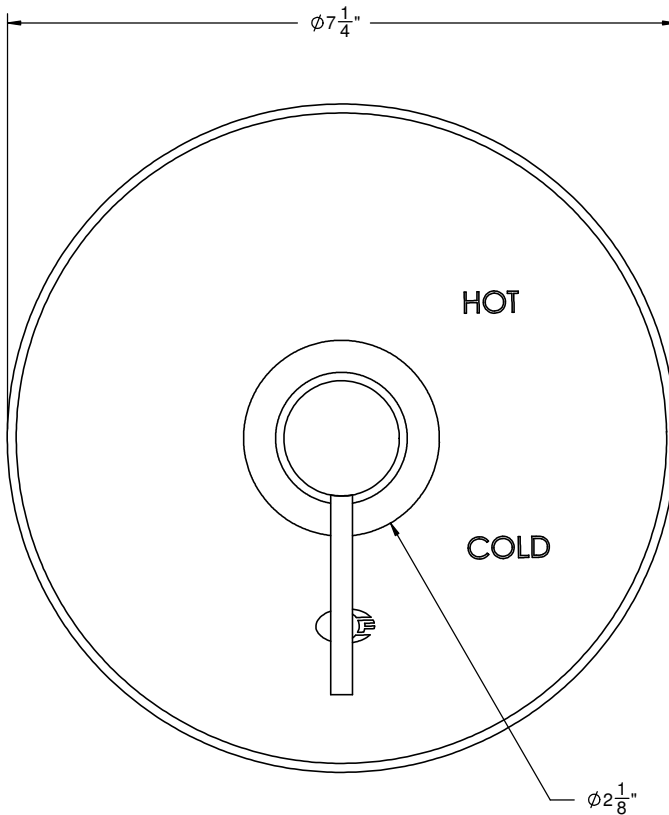

California Faucets®

Bel Canto™

1/2" PRESSURE BALANCE TRIM ONLY

Features

- Screwless faceplate
- 7-1/4" round faceplate
- Less head, arm, flange and spout
- Over 30 finishes including 15 PVD finishes

TO-PBL-E3

Codes/Standards Applicable

Product meets or exceeds the following:

- ASME A112.18.1/CSA B125.1
- ASSE 1016
- ADA compliant

ALL DIMENSIONS SHOWN TO NEAREST 1/16"