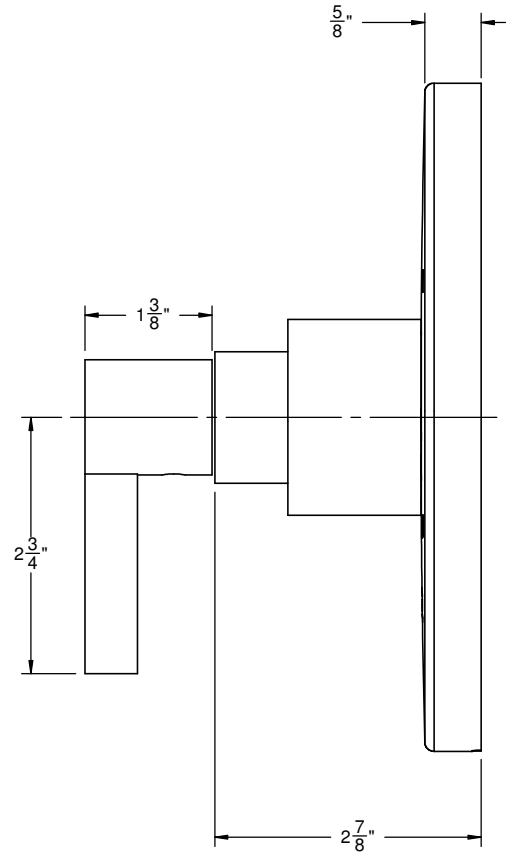

California Faucets®

Bel Canto™

1/2" PRESSURE BALANCE TRIM ONLY

Features

- Screwless faceplate
- 7-1/4" round faceplate
- Less head, arm, flange and spout
- Over 30 finishes including 15 PVD finishes

TO-PBL-E3

Codes/Standards Applicable

Product meets or exceeds the following:

- ASME A112.18.1/CSA B125.1
- ASSE 1016
- ADA compliant

ALL DIMENSIONS SHOWN TO NEAREST 1/16"