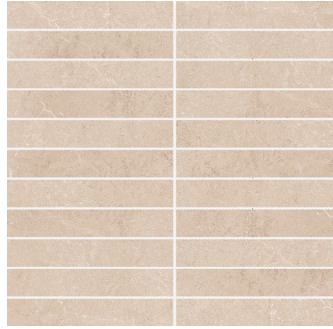

Simplicity meets sophistication. Subtly reminiscent of natural stone, Vernon™ porcelain tile brings life to any installation. Well-loved neutrals in both warm and cool tones provide a perfect backdrop for the soft texturing. Available in two sizes with a matching mosaic, Vernon is sure to bring a sense of elegance to any space.

# VERNON™

*Glazed Porcelain*

FLOOR / WALL  RESIDENTIAL  COMMERCIAL  INDOOR  POOL 

White

Fawn

Silver

Sizes							
	12"x24" 11.81"x23.62"	13"x13" 12.99"x12.99"	1"x6" Mosaic 12"x12" Mesh	3"x12" Floor SBN			
Thickness	7.5mm	7.5mm	7.5mm	Check Website			
Faces	12	24	Random	N/A			
Finish	Matte	Matte	Matte	Matte			
Edge	Pressed	Pressed	Cut	Cut/Rounded			
Grout Joint Recommendation	3/16"	3/16"	3/16"	3/16"			
Testing	Abrasion Resistance C1027	Breaking Strength C648	Chemical Resistance C650	Water Absorption C373	DCOF ANSI A1371	Scratch Hardness MOHS	Shade Variation Rating
	Results* III	>250 lbf	Resistant	<0.5%	>0.42	6	V2