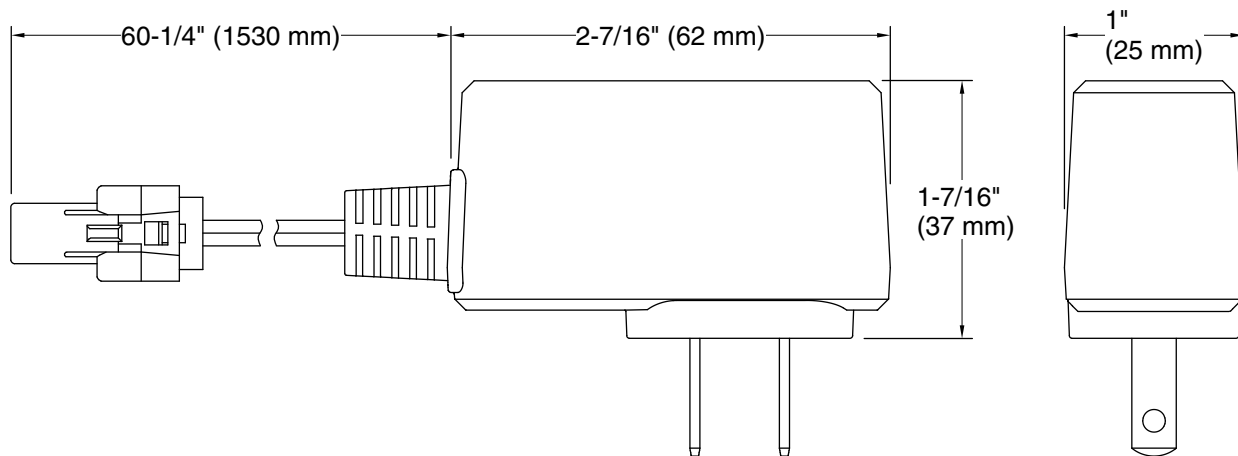

Required Electrical Service

One circuit required.

120/240 V, 0.3 A, 50/60 Hz

Technical Information

All product dimensions are nominal.

Material: Plastic

Notes

Install this product according to the installation instructions.