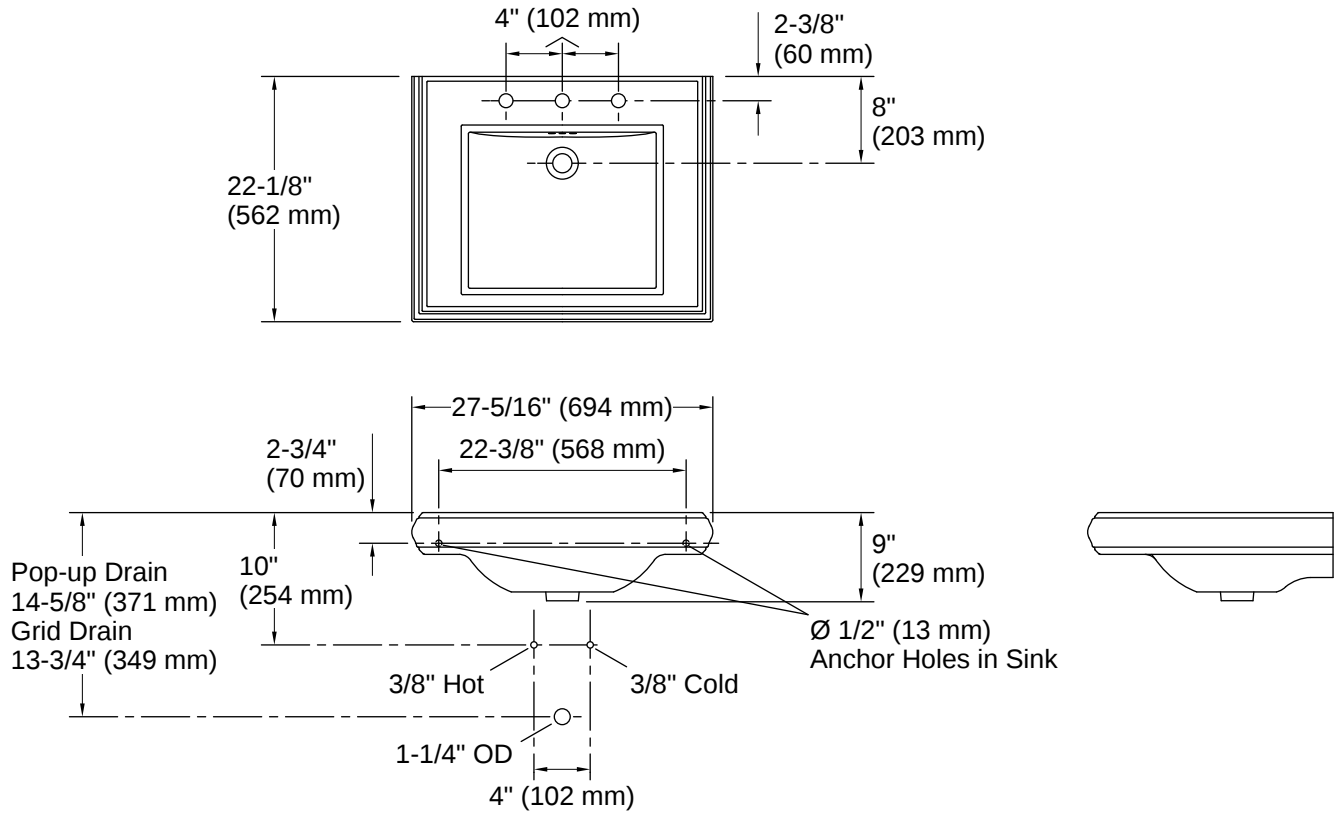

Installation

- Pedestal or console table

Installation Notes

Install this product according to the installation instructions.