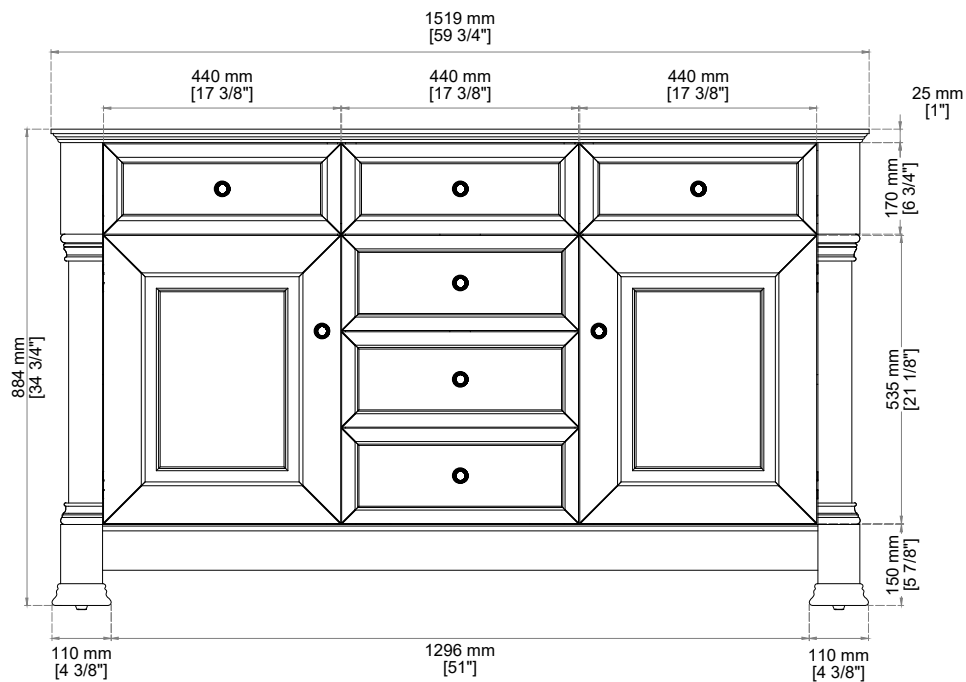

Front View

All dimensions are nominal

Diagrams are of cabinet only-James Martin Optional Countertops and sinks are not shown

Visit website for warranty and installation information
<http://www.jamesmartinvanities.com>