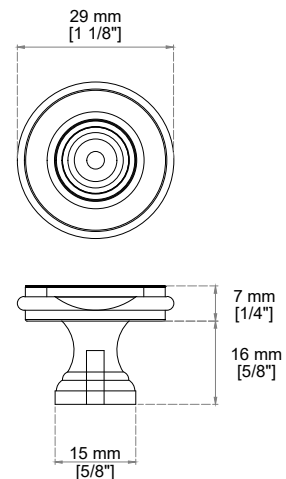

BROOKFIELD 60" SINGLE VANITY

547-V60S-BKO
547-V60S-HNO
547-V60S-PCN

JAMES MARTIN
VANITIES®

FREEPOWER COMPATIBLE

Features and Materials

Solids: Poplar
Veneers: Poplar
Panels: Plywood
Wooden Backsplash
Installation Type: Freestanding
Number of Basins: One, With Optional 3cm Top
Vanity Top Included: No, Optional 3cm Tops Available with Sinks
Overflow: Yes, Front Facing
Number of Doors: Two
Number of Drawers: Five
Drawer Box Material and Construction: 12mm, Plywood
English Dovetail Joinery
Aluminum Laminate Drawer Liners
Assembly Type: Installation of Optional 3cm Top with Sink
Assembly Type: Cabinet comes fully assembled
Hardware Material and Finish: Antimony in Champagne Brass
Fits Drain Hole Size: 1 3/4"
Full Extension, Soft Close Glides
European Soft Close Hinges
Adjustable Levelers

Dimension

Width: 59-3/4"
Depth: 23-3/8"
Height: 34-3/4"
Rough-In Height: 21-1/2"

Knob

Visit website for warranty and installation information
<http://www.jamesmartinvanities.com>

BROOKFIELD 60" SINGLE VANITY

547-V60S-BKO
 547-V60S-HNO
 547-V60S-PCN

Top View

Top View

Front View

All dimensions are nominal

Diagrams are of cabinet only-James Martin Optional Countertops and sinks are not shown

Visit website for warranty and installation information
<http://www.jamesmartinvanities.com>

BROOKFIELD 60" SINGLE VANITY

547-V60S-BKO
 547-V60S-HNO
 547-V60S-PCN

All dimensions are nominal

Diagrams are of cabinet only-James Martin Optional Countertops and sinks are not shown

Visit website for warranty and installation information
<http://www.jamesmartinvanities.com>