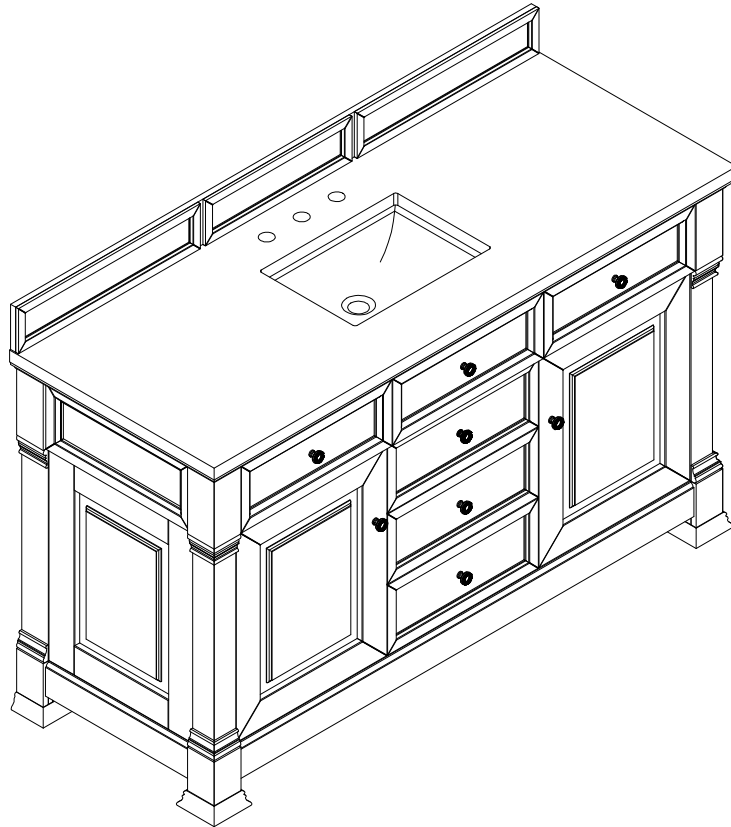

BROOKFIELD 60" SINGLE VANITY

547-V60S-BKO
547-V60S-HNO
547-V60S-PCN

JAMES MARTIN
VANITIES®

FREEPOWER COMPATIBLE

Features and Materials

Solids: Poplar
Veneers: Poplar
Panels: Plywood
Wooden Backsplash
Installation Type: Freestanding
Number of Basins: One, With Optional 3cm Top
Vanity Top Included: No, Optional 3cm Tops Available with Sinks
Overflow: Yes, Front Facing
Number of Doors: Two
Number of Drawers: Five
Drawer Box Material and Construction: 12mm, Plywood
English Dovetail Joinery
Aluminum Laminate Drawer Liners
Assembly Type: Installation of Optional 3cm Top with Sink
Assembly Type: Cabinet comes fully assembled
Hardware Material and Finish: Antimony in Champagne Brass
Fits Drain Hole Size: 1 3/4"
Full Extension, Soft Close Glides
European Soft Close Hinges
Adjustable Levelers

Dimension

Width: 59-3/4"
Depth: 23-3/8"
Height: 34-3/4"
Rough-In Height: 21-1/2"

Knob

Visit website for warranty and installation information
<http://www.jamesmartinvanities.com>

BROOKFIELD 60" SINGLE VANITY