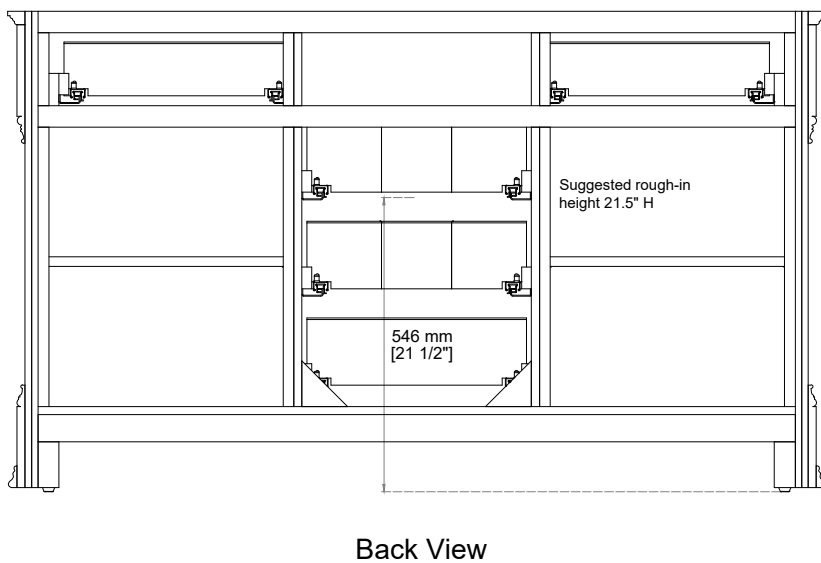

BROOKFIELD 60" SINGLE VANITY

547-V60S-BKO
547-V60S-HNO
547-V60S-PCN

All dimensions are nominal

Diagrams are of cabinet only-James Martin Optional Countertops and sinks are not shown

Visit website for warranty and installation information
<http://www.jamesmartinvanities.com>