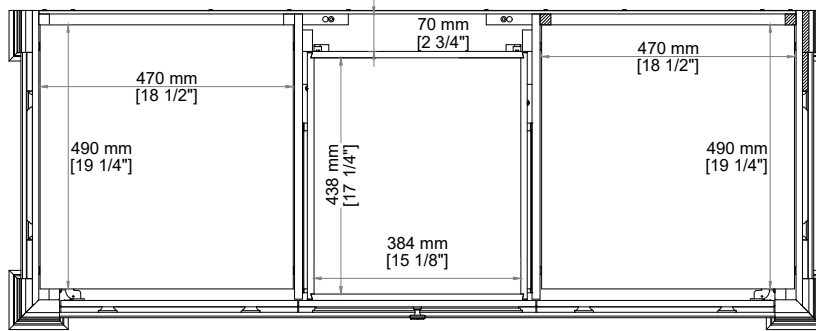

BROOKFIELD 60" SINGLE VANITY

547-V60S-BKO
547-V60S-HNO
547-V60S-PCN

JAMES MARTIN
VANITIES®

FREEPOWER COMPATIBLE

Features and Materials

Solids: Poplar
Veneers: Poplar
Panels: Plywood
Wooden Backsplash
Installation Type: Freestanding
Number of Basins: One, With Optional 3cm Top
Vanity Top Included: No, Optional 3cm Tops Available with Sinks
Overflow: Yes, Front Facing
Number of Doors: Two
Number of Drawers: Five
Drawer Box Material and Construction: 12mm, Plywood
English Dovetail Joinery
Aluminum Laminate Drawer Liners
Assembly Type: Installation of Optional 3cm Top with Sink
Assembly Type: Cabinet comes fully assembled
Hardware Material and Finish: Antimony in Champagne Brass
Fits Drain Hole Size: 1 3/4"
Full Extension, Soft Close Glides
European Soft Close Hinges
Adjustable Levelers

Dimension

Width: 59-3/4"
Depth: 23-3/8"
Height: 34-3/4"
Rough-In Height: 21-1/2"

Knob

Visit website for warranty and installation information
<http://www.jamesmartinvanities.com>

BROOKFIELD 60" SINGLE VANITY

547-V60S-BKO
 547-V60S-HNO
 547-V60S-PCN

Top View

Top View

Front View

All dimensions are nominal

Diagrams are of cabinet only-James Martin Optional Countertops and sinks are not shown

Visit website for warranty and installation information
<http://www.jamesmartinvanities.com>