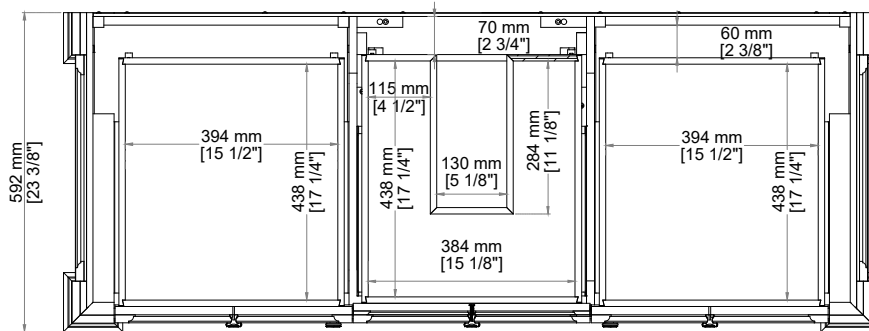

BROOKFIELD 60" SINGLE VANITY

547-V60S-BKO
547-V60S-HNO
547-V60S-PCN

JAMES MARTIN
VANITIES®

FREEPOWER COMPATIBLE

Features and Materials

Solids: Poplar
Veneers: Poplar
Panels: Plywood
Wooden Backsplash
Installation Type: Freestanding
Number of Basins: One, With Optional 3cm Top
Vanity Top Included: No, Optional 3cm Tops Available with Sinks
Overflow: Yes, Front Facing
Number of Doors: Two
Number of Drawers: Five
Drawer Box Material and Construction: 12mm, Plywood
English Dovetail Joinery
Aluminum Laminate Drawer Liners
Assembly Type: Installation of Optional 3cm Top with Sink
Assembly Type: Cabinet comes fully assembled
Hardware Material and Finish: Antimony in Champagne Brass
Fits Drain Hole Size: 1 3/4"
Full Extension, Soft Close Glides
European Soft Close Hinges
Adjustable Levelers

Dimension

Width: 59-3/4"
Depth: 23-3/8"
Height: 34-3/4"
Rough-In Height: 21-1/2"

Knob

Visit website for warranty and installation information
<http://www.jamesmartinvanities.com>

BROOKFIELD 60" SINGLE VANITY

547-V60S-BKO
 547-V60S-HNO
 547-V60S-PCN

Top View

Top View

Front View

All dimensions are nominal

Diagrams are of cabinet only-James Martin Optional Countertops and sinks are not shown

Visit website for warranty and installation information
<http://www.jamesmartinvanities.com>