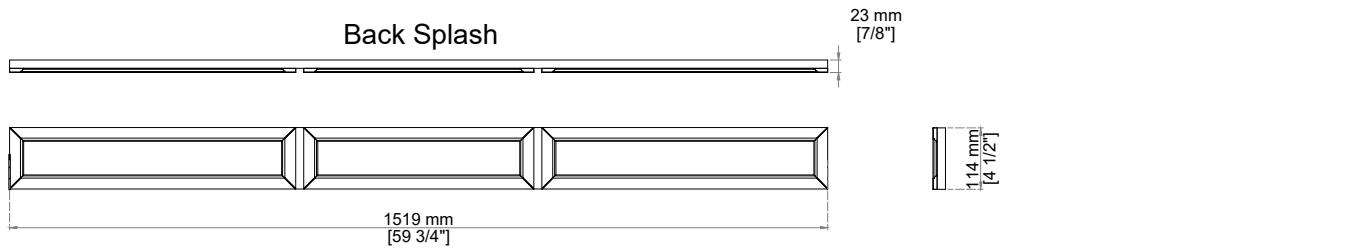

BROOKFIELD 60" SINGLE VANITY

547-V60S-BKO
547-V60S-HNO
547-V60S-PCN

All dimensions are nominal

Diagrams are of cabinet only-James Martin Optional Countertops and sinks are not shown

Visit website for warranty and installation information
<http://www.jamesmartinvanities.com>