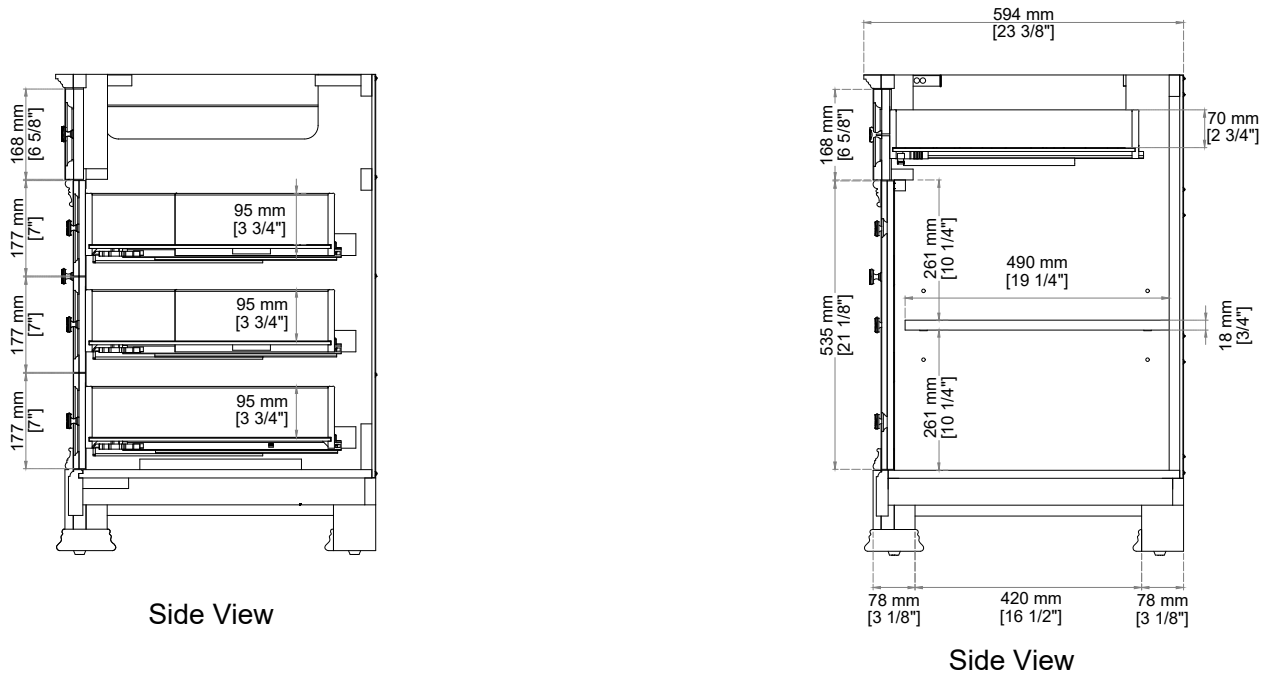

BROOKFIELD 60" SINGLE VANITY

547-V60S-BKO
547-V60S-HNO
547-V60S-PCN

JAMES MARTIN
VANITIES®

FREEPOWER COMPATIBLE

Features and Materials

Solids: Poplar
Veneers: Poplar
Panels: Plywood
Wooden Backsplash
Installation Type: Freestanding
Number of Basins: One, With Optional 3cm Top
Vanity Top Included: No, Optional 3cm Tops Available with Sinks
Overflow: Yes, Front Facing
Number of Doors: Two
Number of Drawers: Five
Drawer Box Material and Construction: 12mm, Plywood
English Dovetail Joinery
Aluminum Laminate Drawer Liners
Assembly Type: Installation of Optional 3cm Top with Sink
Assembly Type: Cabinet comes fully assembled
Hardware Material and Finish: Antimony in Champagne Brass
Fits Drain Hole Size: 1 3/4"
Full Extension, Soft Close Glides
European Soft Close Hinges
Adjustable Levelers

Dimension

Width: 59-3/4"
Depth: 23-3/8"
Height: 34-3/4"
Rough-In Height: 21-1/2"

Knob

Visit website for warranty and installation information
<http://www.jamesmartinvanities.com>

BROOKFIELD 60" SINGLE VANITY

547-V60S-BKO
 547-V60S-HNO
 547-V60S-PCN

Top View

Top View

Front View

All dimensions are nominal

Diagrams are of cabinet only-James Martin Optional Countertops and sinks are not shown

Visit website for warranty and installation information
<http://www.jamesmartinvanities.com>

BROOKFIELD 60" SINGLE VANITY

547-V60S-BKO
 547-V60S-HNO
 547-V60S-PCN

All dimensions are nominal

Diagrams are of cabinet only-James Martin Optional Countertops and sinks are not shown

Visit website for warranty and installation information
<http://www.jamesmartinvanities.com>