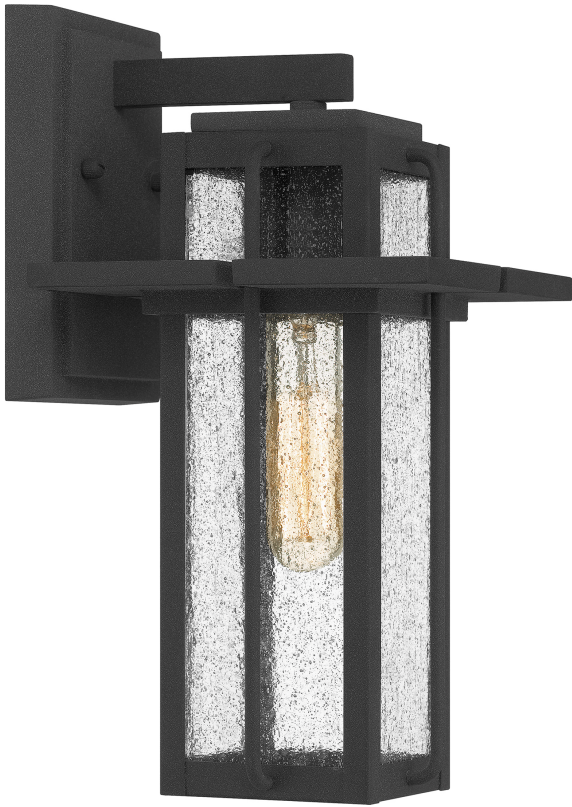

## RDL8407MB

Randall Outdoor  
Mottled Black

QUOIZEL  
LIGHTING

### DIMENSIONS

Dimensions: 7.00" W x 13.00" H x 8.00" D

Backplate Dimensions: 6.75"H x 4.50"W

HCWO: 2.75"

Weight: 4.18 lbs

### DETAILS

Material: COASTAL ARMOUR ALUMINUM

Glass/Shade Description: Clear Seedy Glass -  
Glass - Seeded

### ELECTRICAL

Dimmable: Yes

Voltage: 120v

Wire Length: 0.5'