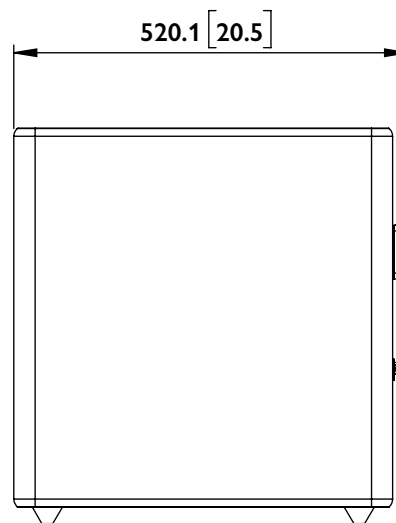

FRONT

SIDE

BACK

BOTTOM

Kube 15 MIE + KW1

UNIT: MM [INCH]