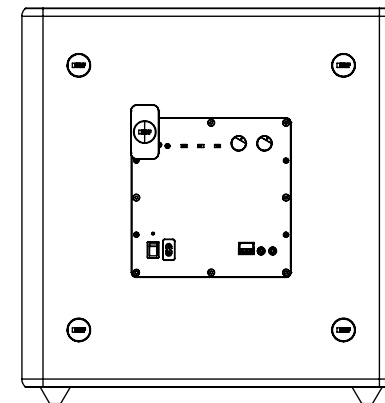

FRONT

SIDE

BACK

BOTTOM

Kube 15 MIE + KW1

UNIT: MM [INCH]