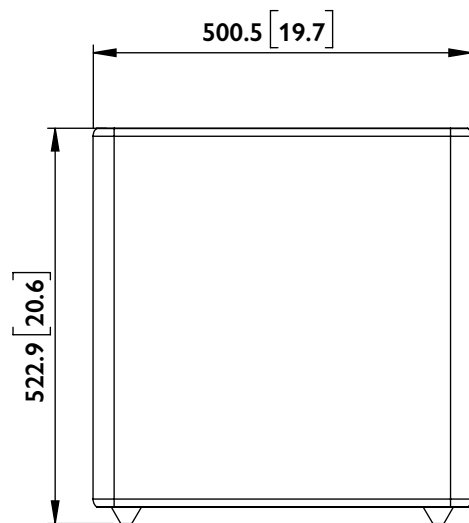

FRONT

SIDE

BACK

BOTTOM

Kube 15 MIE + KW1

UNIT: MM [INCH]