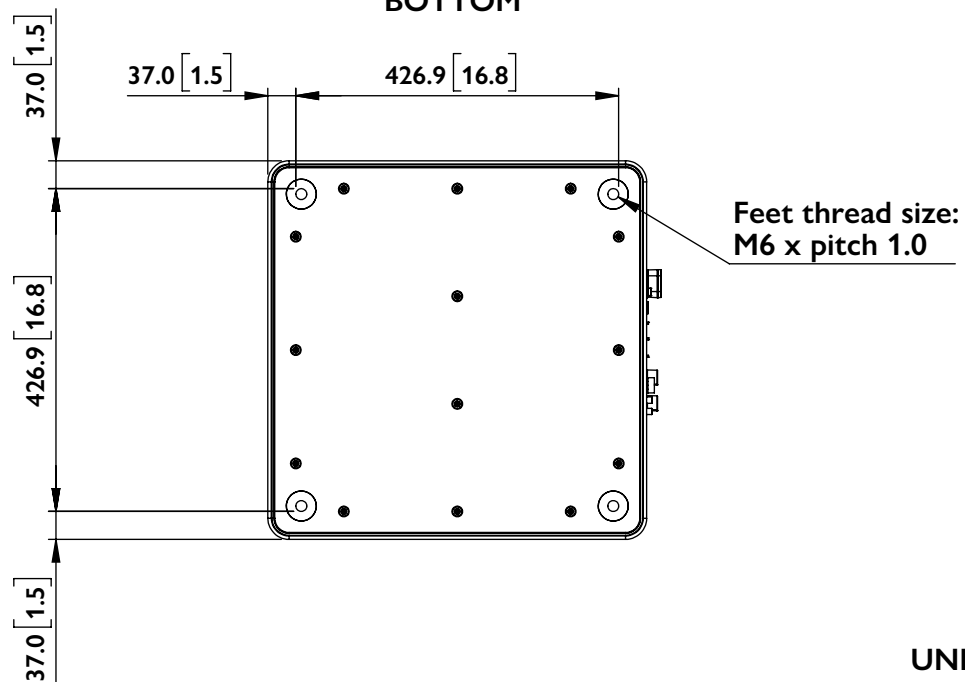

FRONT

SIDE

BACK

BOTTOM

Kube 15 MIE + KW1

UNIT: MM [INCH]