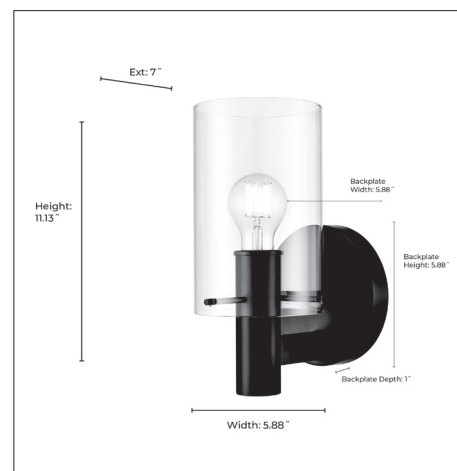

55101

APOLLA ONE LIGHT SCONCE

FINISH

MB - Matte Black
VB - Vintage Brass

DIMENSIONS

Width 5.88"
Height 11.13"
Ext. 7"
Backplate Width 5.88"
Backplate Height 5.88"
Backplate Depth 1"
Weight 2.20 lbs

MATERIAL

Steel

GLASS

Clear

LAMPING

Bulbs 1-Medium
Bulb Base Medium (E26)
Watts per Bulb 60W
Voltage 120V
Total Wattage 60W
Bulbs Included No

CERTIFICATION

UL & cUL Listed Damp Location

ITEM NUMBER

SKUs 55101 MB
55101 VB

55101 MB

55101 VB

Millennium Lighting
105 Declaration Drive
McDonough, GA 30253
www.millenniumlighting.com