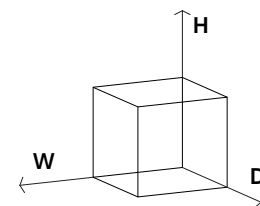

# Lowry Console Sofa Table

**Net weight:** 80.5 lbs / 36.5 Kgs