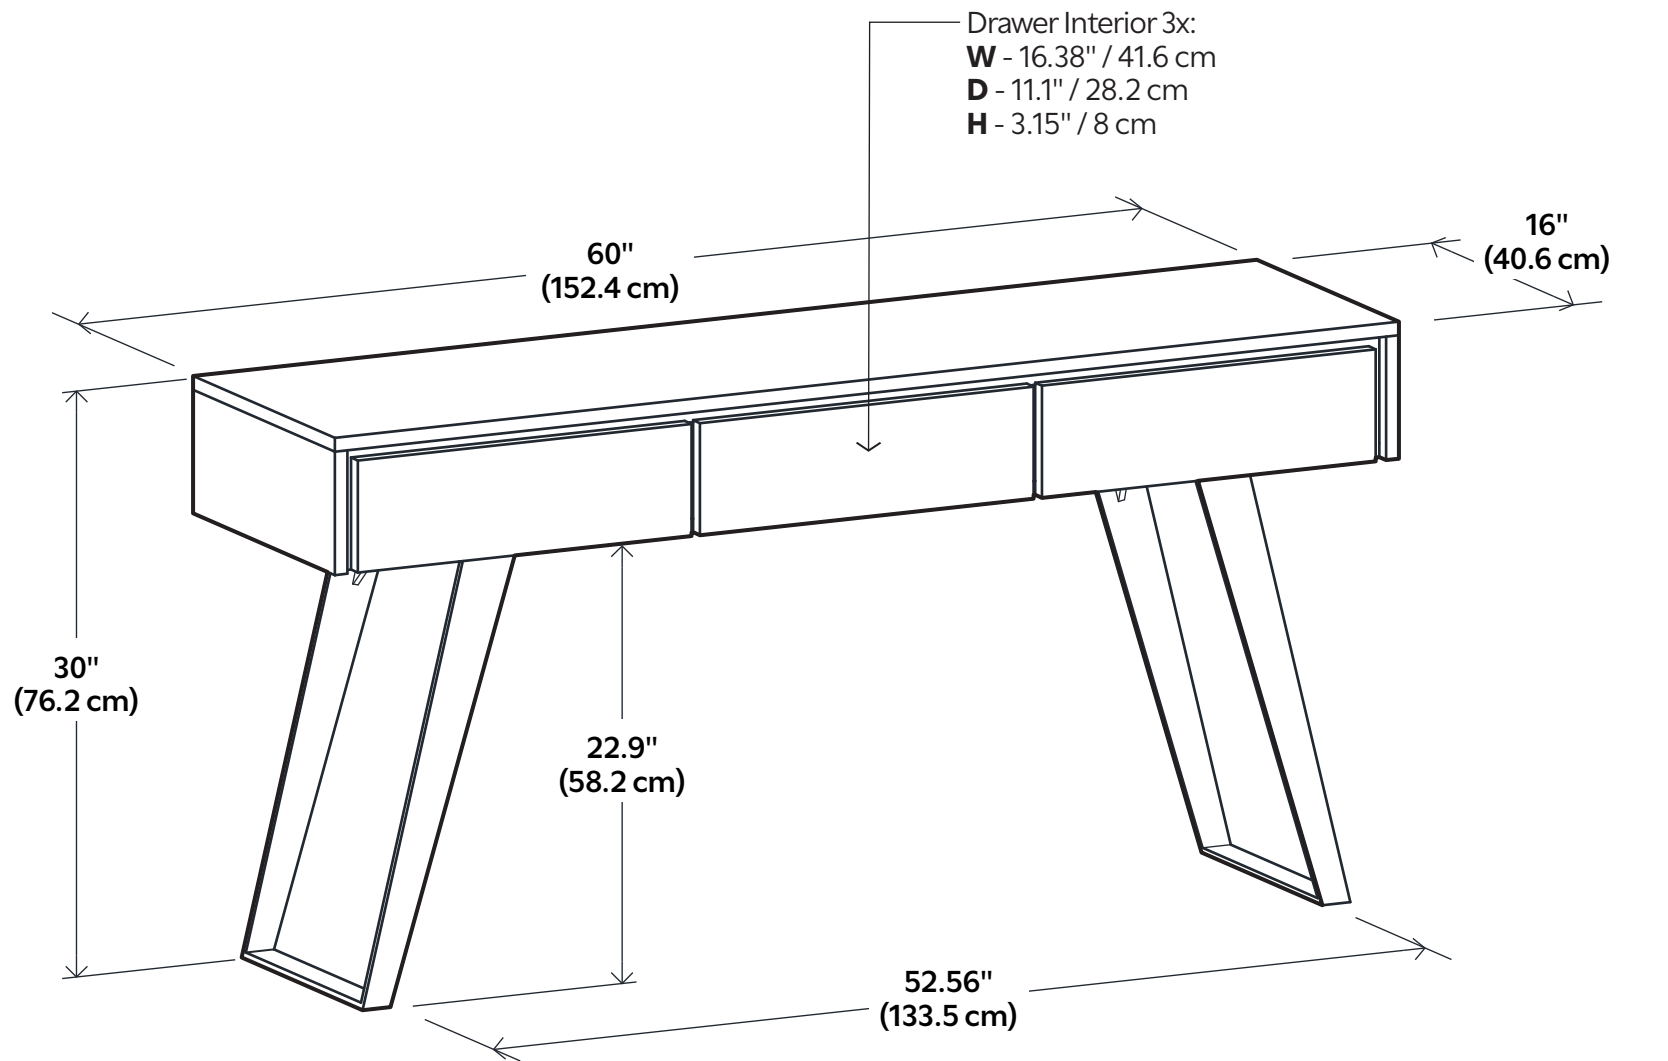

# Lowry Console Sofa Table

**Net weight:** 80.5 lbs / 36.5 Kgs