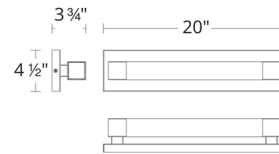

CLICK TO VIEW PRODUCT

Notes: